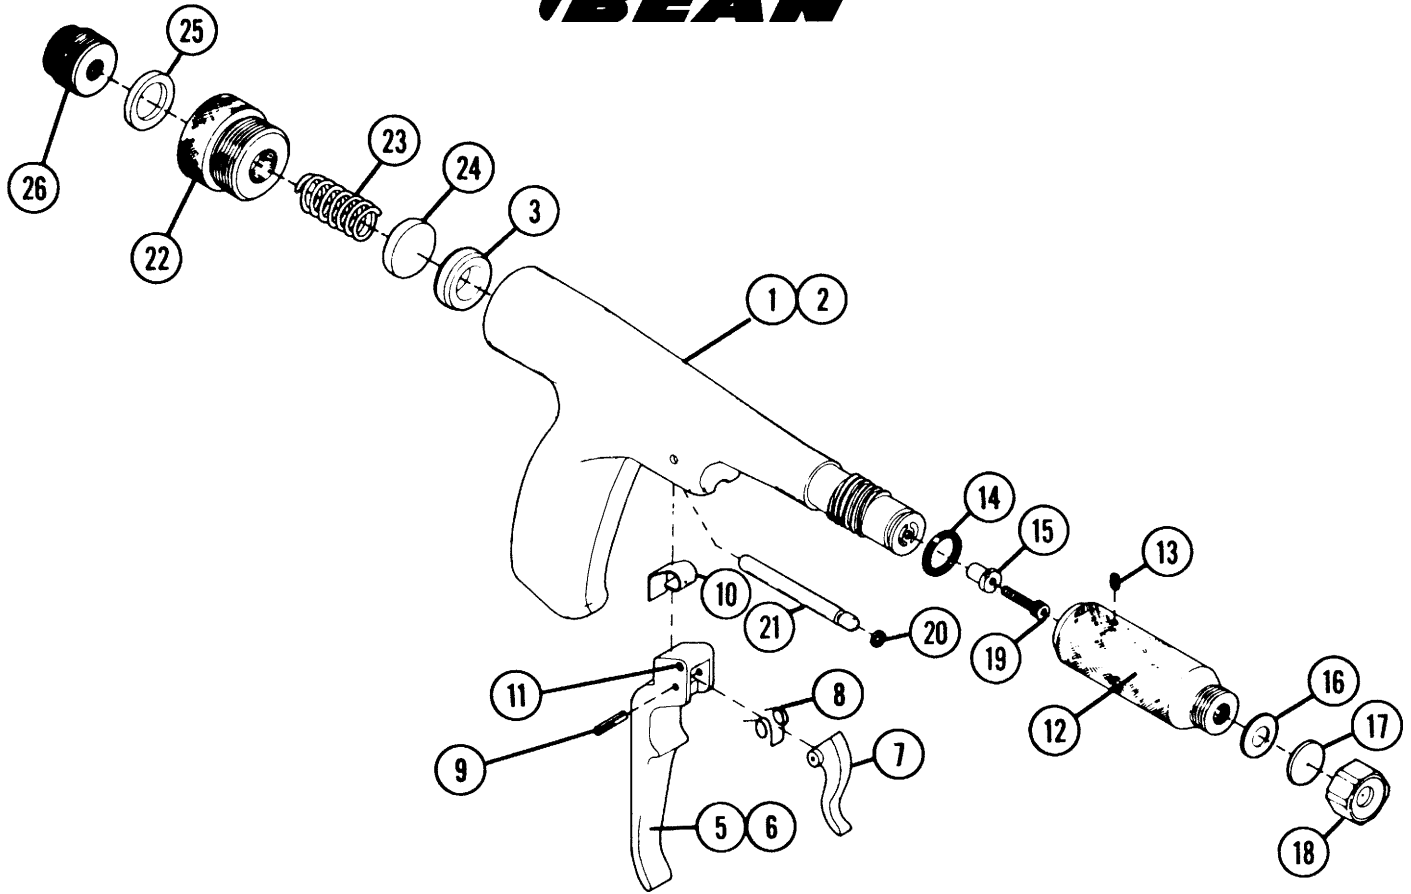

Model 757 Spray Gun

Ref. No.	Part No.	Description	Qty.
1 *	1234923	Grip and seat assy.	1
2	1234552	Gun grip	1
3 ***	1234876	Valve seat	1
4	1285565	Insert	1
5 **	1234922	Trigger and latch assy.	1
6	1234553	Trigger	1
7	1234554	Latch trigger	1
8	1234881	Latch spring	1
9	1177217	Roll pin, 3/32 x 5/8	1
10 ***	1278390	Wearclip	1
11 ***	1187961	Roll pin, 5/32 x 1	1
12	1234874	Adjusting sleeve	1
13	1112962	Set screw, hex head socket #8-36 x 3/16	1
14 ***	1185360	O-ring	1
15	1234875	Whirl	1
16 ***	15528	Gasket	1

Ref. No.	Part No.	Description	Qty.
17	14691	Disc, #3	1
***	28755	Disc, #4	1
***	14191	Disc, #5	1
***	15066	Disc, #6	1
	14192	Disc, #7	1
18	1234994	Nozzle cap	1
19	320107	Capscrew, socket head #8-32 x 3/4	1
20 ***	1177386	O-ring	1
21	1234877	Valve stem	1
22	1234992	Valve cap	1
23	1234880	Valve spring	1
24 ***	5269041	Valve Disc	1
25 ***	17236	Gasket	1
26	1236337	Adapter, 3/4" hose thread to 1/4" pipe thread	1