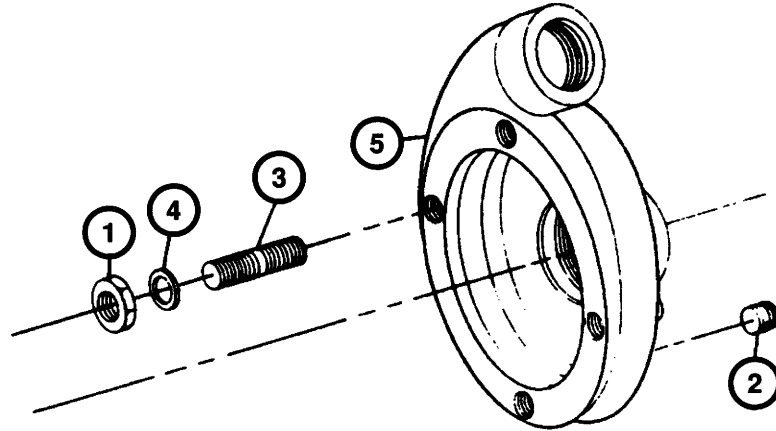

# Series S-3220-P 2" Straight Centrifugal Pump

**103274 Repair Kit  
(Includes Seal)**

## Volute Housing

Item	Part No.	Quantity	Description
1	S-3557	4	3/8" Nut - Stainless Steel
2	95019	3	Pipe Plug
3	S-3561	4	3/8" x 1-5/8" Stud - Stainless
4	S-3562	4	Lock Washer
5	102038-01	1	Volute Housing (Serial No. above 7885)