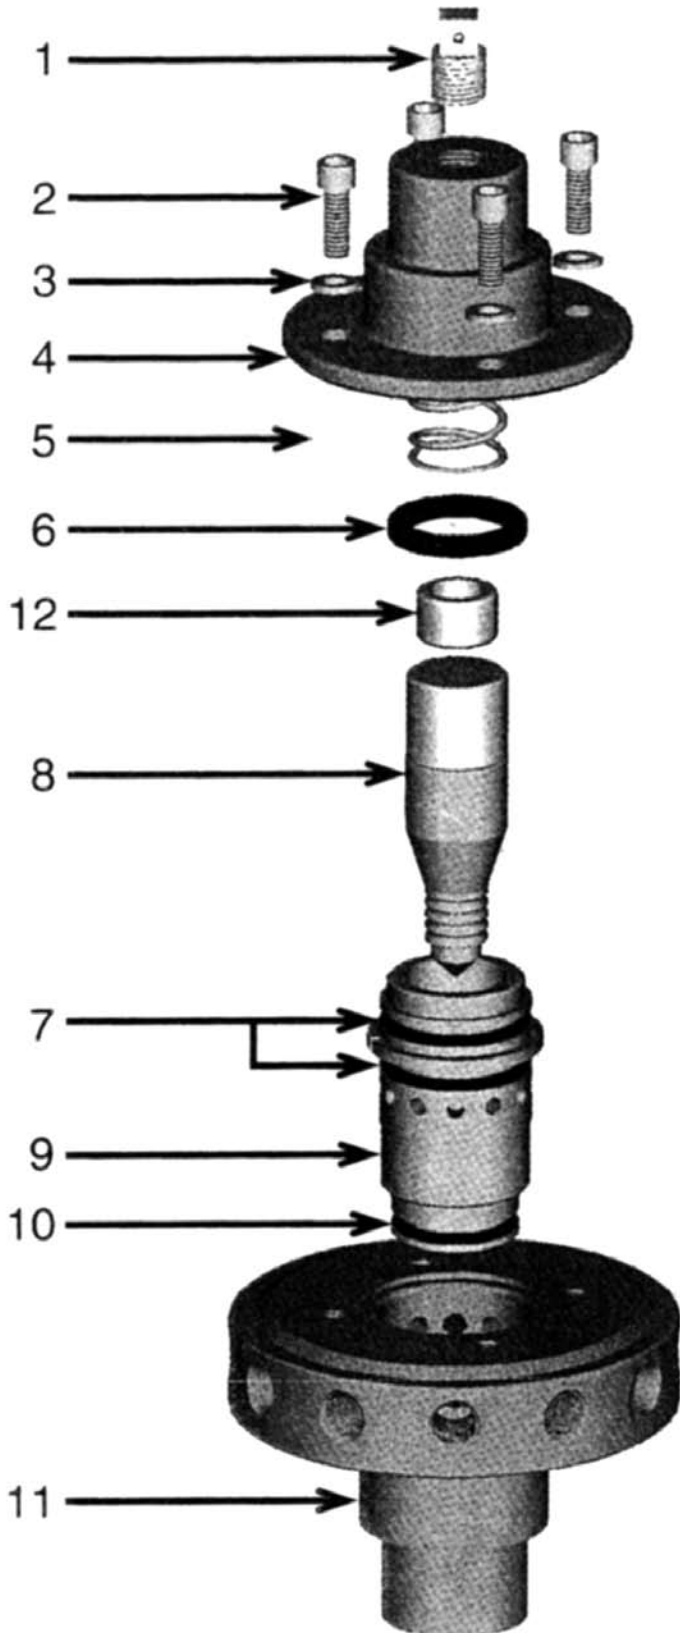

Flow Divider FD1200/2000

Item	FD-1200 Part #	FD-2000 Part #	Description	Qty.
1	S-350	S-350	Vented Plug	1
2	90514	90514	Socket Screw	4
3	93022	93022	Lock Washer	4
4	115146-01	115401-01	Cap	1
5	115152-01	115399-01	Spring	1
6	115151-01	115398-01	Needle Seal	1
7	115025-01	115403-01	O-Ring	2
8	115150-91	115397-91	Needle	1
9	115387-01	115402-01	Sleeve	1
10	115024-01	115025-01	O-Ring	1
11	115147-01	115400-01	Body	1
12	115435-01	115438-01	Stopper	1

Service Kits:

115406 FD-1200 Needle & Seal Kit

Consists of 1 each of item # 5, 6, 8, 10 and 12
2 each of #7

115407 FD-1200 Seal Kit

Consists of 1 each of item #5, 6, 10 and 12
2 each of item #7

115433 FD-2000 Needle & Seal Kit

Consists of 1 each of item # 5, 6, 8 and 10
2 each of item #7

115434 FD-2000 Seal Kit

Consists of 1 each of item # 5, 6 and 10
2 each of item #7