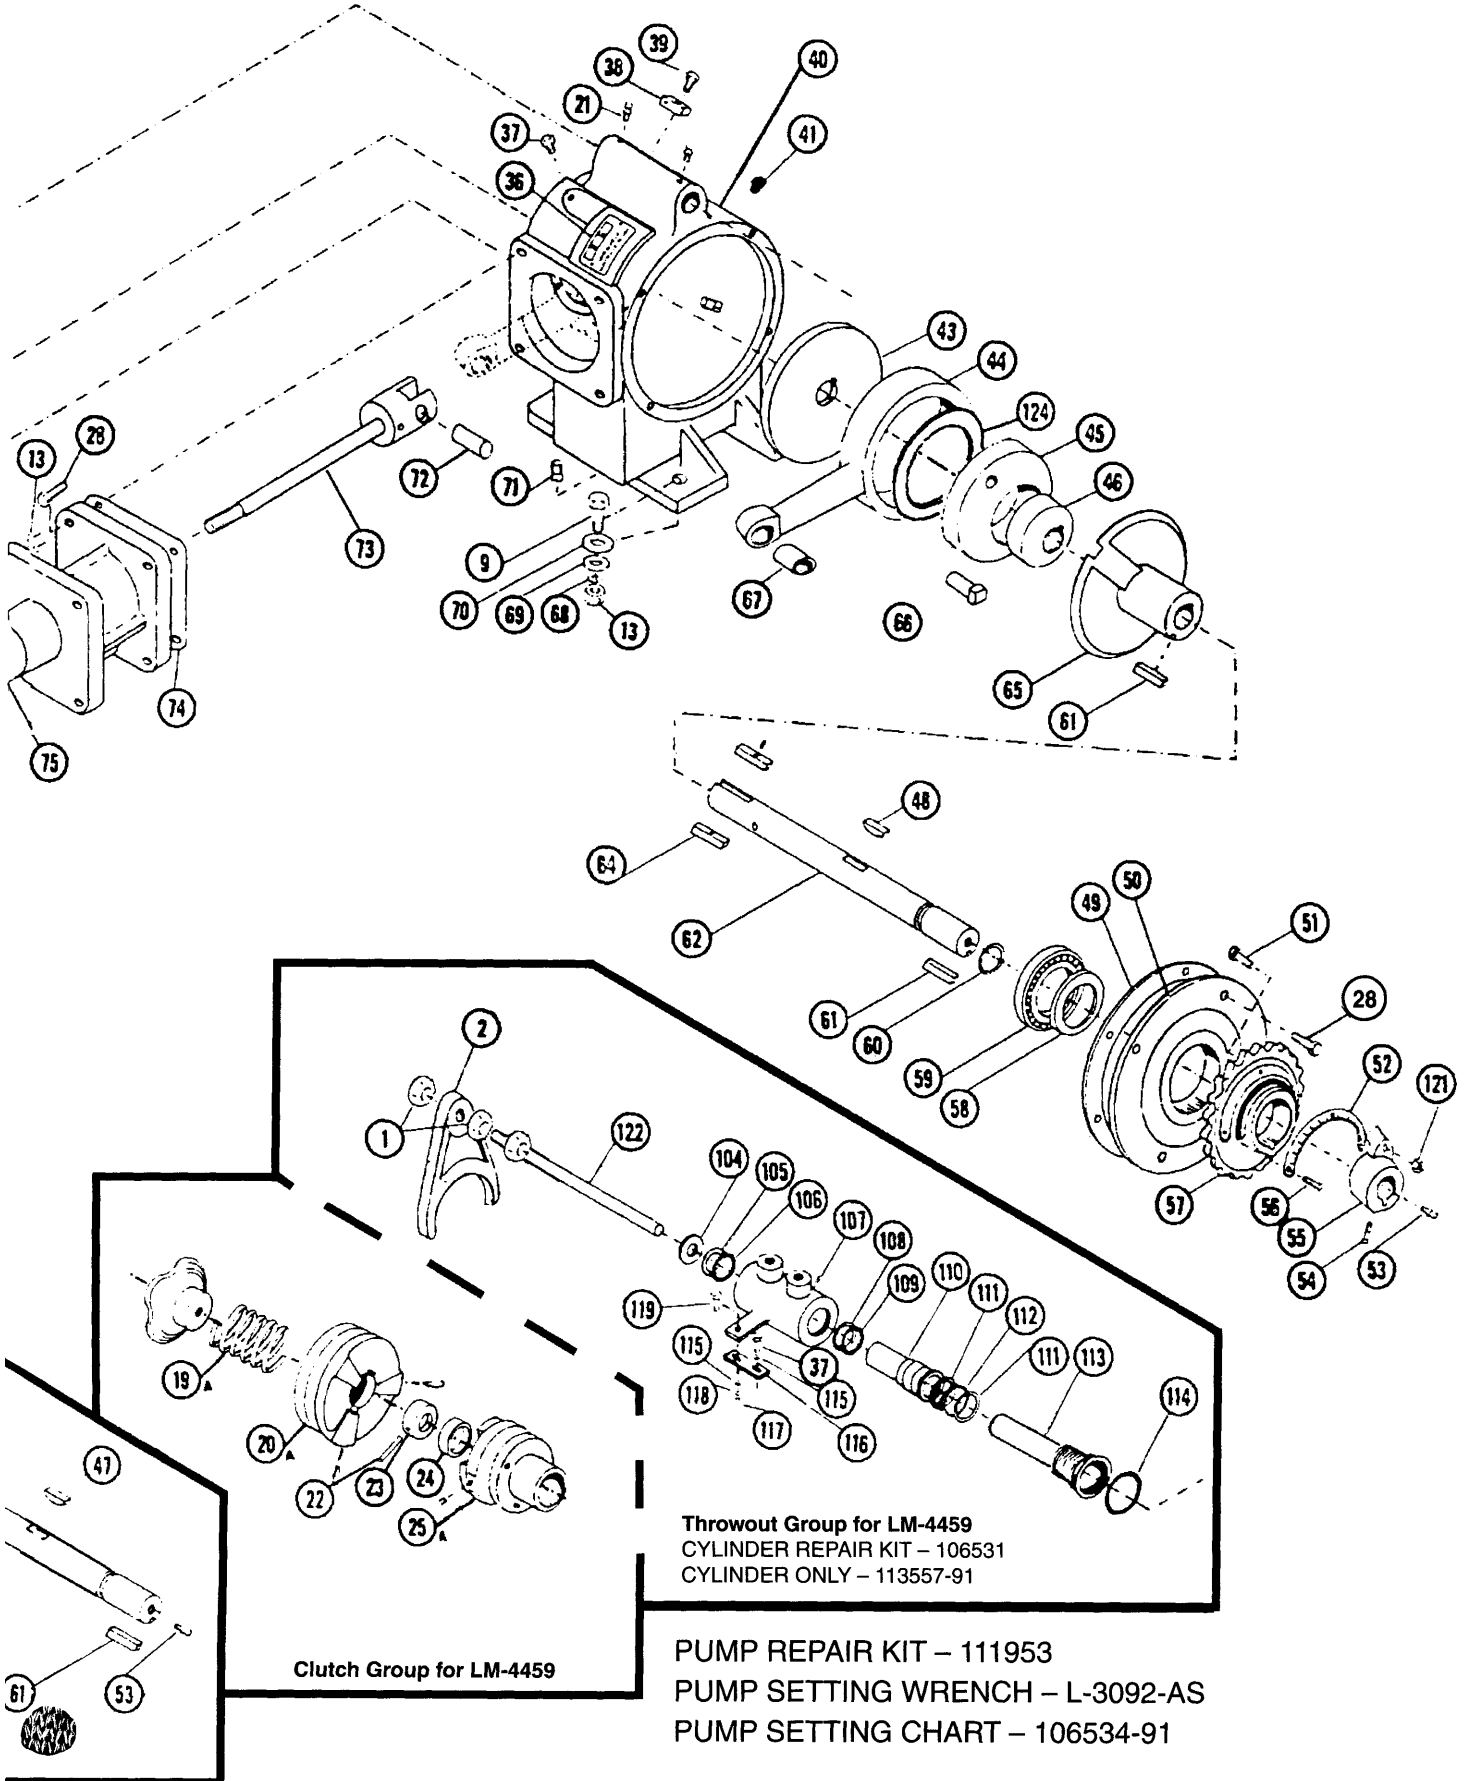

Series LM-4450 Metering Pumps

Series LM-4450 Metering Pumps

Series LM-4450 Metering Pumps

LM - 4450 SERIES							LM - 4450 SERIES						
REF. NO.	PART NO.	ITEM DESCRIPTION	4450 QTY.	4455 QTY.	4459 QTY.		REF. NO.	PART NO.	ITEM DESCRIPTION	4450 QTY.	4455 QTY.	4459 QTY.	
1	92037	5/8" JAM NUT	2	0	2		*60	L-1022	CRANKSHAFT O'RING	1	1	1	
2	113628-01	THROW-OUT YOKE	1	0	1		61	L-1020	SETTING ARM KEY	2	3	2	
3	92014	#10 SQUARE NUT	1	0	0		62	L-4012	CRANKSHAFT	1	0	1	
4	A-697	WASHER	2	0	0		64	A-261	SQUARE KEY	2	0	2	
5	A-2762	CAM ROLLER	2	0	0		65	L-3056	STROKE LOCATING SLV.	1	1	1	
6	A-2763	ROLL PIN	1	0	0		66	L-3004	ECCENTRIC PIN	1	1	1	
7	90953	2 1/4 RD HD SCREW	1	0	0		*67	113588-01	CONNECTOR ROD BUSHING	1	1	1	
8	L-4011	THROW-OUT ROD	1	0	1		68	93024	3/8 LOCK WASHER	4	4	4	
9	90655	3/8 X 1 1/2 HEX BOLT	6	4	5		69	93011	3/8 FLAT WASHER	4	4	4	
10	F-48	THROW-OUT LEVER SPRING	1	0	0		70	A-147	LEG MOUNTING PAD	4	4	4	
11	94010	5/32 X 1 COTTER PIN	1	0	0		71	C-431-B	PLUG	3	3	3	
12	L-3064	THROW-OUT LEVER	1	0	0		72	105895-01	CROSSHEAD PIN	1	1	1	
13	92024	3/8 HEX NUT	10	8	8		73	105900-91	PISTON ROD ASSEMBLY	1	1	1	
14	A-2758-A	PAWL	1	0	0		*74	L-3052	CROSSHEAD GDE. GASKET	1	1	1	
15	A-2757-A	THROW-OUT CAM	1	0	0		75	111935-01	CROSSHEAD GUIDE	1	1	1	
16	L-3007	THROW-OUT BRACKET	1	0	0		*76	L-1109	ROD VEE PACKING SET	2	2	2	
17	114165-01	R H TORSION SPRING	1	0	1		77	L-1041	WASHER	3	3	3	
18	A-50	HANDWHEEL	1	0	1		78	L-1063	PACKING SPRING	2	2	2	
19	HA-57	SAFETY CLUTCH SPRING	1	0	0		*79	L-3074	STUFFING BOX GASKET	1	1	1	
19A	108907-01	SAFETY CLUTCH SPRING	0	0	1		80	111937-01	OUTBOARD STUFFING BOX	1	1	1	
20	A-260	CLUTCH	1	0	0		81	L-1042	RETAINING RING	1	1	1	
20A	108905-91	CLUTCH	0	0	1		82	L-1031-2	STUFFING BOX INSERT	1	1	1	
21	H-28	GREASE FITTING	5	2	5		83	111938-01	INBOARD CYLINDER	1	1	1	
22	L-4249	DRIVE PIN	1	0	1		84	112816-91	PISTON PLUNGER AS'MBLY	1	1	1	
23	105373-01	CLUTCH COLLAR	1	0	1		85	L-1047	SELF-LOCKING NUT	1	1	1	
24	A-116	OILITE BUSHING	2	0	2		86	L-1044-A	FLANGE PACKING WASHER	1	1	1	
25	L-4008-A	CARRIER	1	0	0		*87	L-1098	PACKING ADJ. GASKET	2	2	2	
25A	108906-01	CARRIER	0	0	1		*88	L-1045-V	FLANGE PLUNGER PACKING	2	2	2	
26	L-4006	16T SPROCKET (OR)					90	L-3115	1/2 PLASTIC PLUG	1	1	1	
	L-4007	18T SPROCKET	1	0	1		91	111945-01	SUCTION MANIFOLD	1	1	1	
26A	L-4004	16T SPROCKET ASSEMBLY (OR)					*92	A-2848	VALVE O'RING	4	4	4	
	L-4005	18T SPROCKET ASSEMBLY	1	0	0		93	109112-92	SUCTION VALVE ASSEMBLY	2	2	2	
27	90993	1/4 X 1 1/2 BOLT	3	0	3		94	111940-01	OUTBOARD CYLINDER	1	1	1	
28	90637	5/16 X 1 HEX BOLT	12	12	12		95	91051	3/8 X 8 HEX BOLT	4	4	4	
29	L-4009	RETAINING COLLAR	1	0	1		96	109113-92	DISCHARGE VALVE AS'MBLY	2	2	2	
*30	110155-01	WASHER	1	1	1		97	111944-01	DISCHARGE MANIFOLD	1	1	1	
*31	L-1018	OIL SEAL	1	1	1		98	C-3517	PLASTIC PLUG	1	1	1	
32	L-3023	BEARING HOUSING	1	1	1		100	106532-01	SPROCKET	0	1	0	
*33	L-3021	BEARING HOUSING GASKET	1	1	1		101	90986	3/8 X 5/8 SCREW	0	4	0	
35	L-3019	CRANKSHAFT BEARING	1	1	1		102	110147-01	SPACER	0	1	0	
36	113655-01	NAME PLATE	1	1	1		103	103453-02	CRANKSHAFT	0	1	0	
37	90634	5/16 X 1/2 HEX BOLT	1	2	1		104	93016	SAE FLAT WASHER	0	0	1	
38	L-4014	SPRING ANCHOR	1	0	0		105	105448-01	BACK-UP-RING	0	0	1	
39	90636	5/16 X 3/4 HEX BOLT	1	0	1		106	A-3776	O'RING	0	0	1	
40	113632-01	CRANKCASE ASSEMBLY	1	1	1		107	105447-01	BODY	0	0	1	
41	S-350	VENT PLUG	1	1	1		108	105452-01	BACK-UP-RING	0	0	1	
43	L-3020	CRANKSHAFT DISC	1	1	1		109	105461-01	PISTON ROD O'RING	0	0	1	
44	113645-91	CONNECTING ROD	1	1	1		110	105449-01	PISTON	0	0	1	
45	113633-01	LARGE ECCENTRIC	1	1	1		111	105462-01	BACK-UP-RING	0	0	2	
46	L-3017	SMALL ECCENTRIC	1	1	1		112	A-2849	O'RING	0	0	1	
48	A-4333	#808 WOODRUFF KEY	1	1	1		113	105463-01	CYLINDER	0	0	1	
*49	L-3002	COVER PLATE GASKET	1	1	1		114	105500-01	BODY O'RING	0	0	1	
50	L-3001	COVER PLATE	1	1	1		115	93010	5/16 FLAT WASHER	0	0	2	
51	91017	3/8 X 1 3/4 SQ. HEAD BOLT	1	1	1		116	105501-01	STRAP	0	0	2	
52	114763-01	PUMP SETTING SCALE	1	1	1		117	92020	5/16 HEX NUT	0	0	2	
53	H-30	GREASE FITTING	2	2	2		118	93023	5/16 LOCK WASHER	0	0	4	
54	90532	5/16 X 3/8 SET SCREW	3	3	3		119	90635	HEX HEAD BOLT	0	0	1	
55	105933-91	STROKE SETTING ARM	1	1	1		*120	L-3035	GASKET	2	2	2	
56	A-368	SETTING SCALE SCREW	3	3	3		121	A-3097	3/8 LOCK NUT	1	1	1	
57	105932-91	STROKE SETTING FLANGE	1	1	1		122	114705-91	ROD THROW-OUT ASSEMBLY	0	0	1	
*58	L-1021	OIL SEAL	1	1	1		123	L-4025	SUPPORT HANDLE	1	0	0	
59	L-1007-A	CRANKSHAFT BEARING	1	1	1		124	113629-01	BEARING, CRANK PIN	1	1	1	
							*125	111943-01	O'RING	1	1	1	
							126	91063	BOLT 3/8 X 8 1/2	2	2	2	