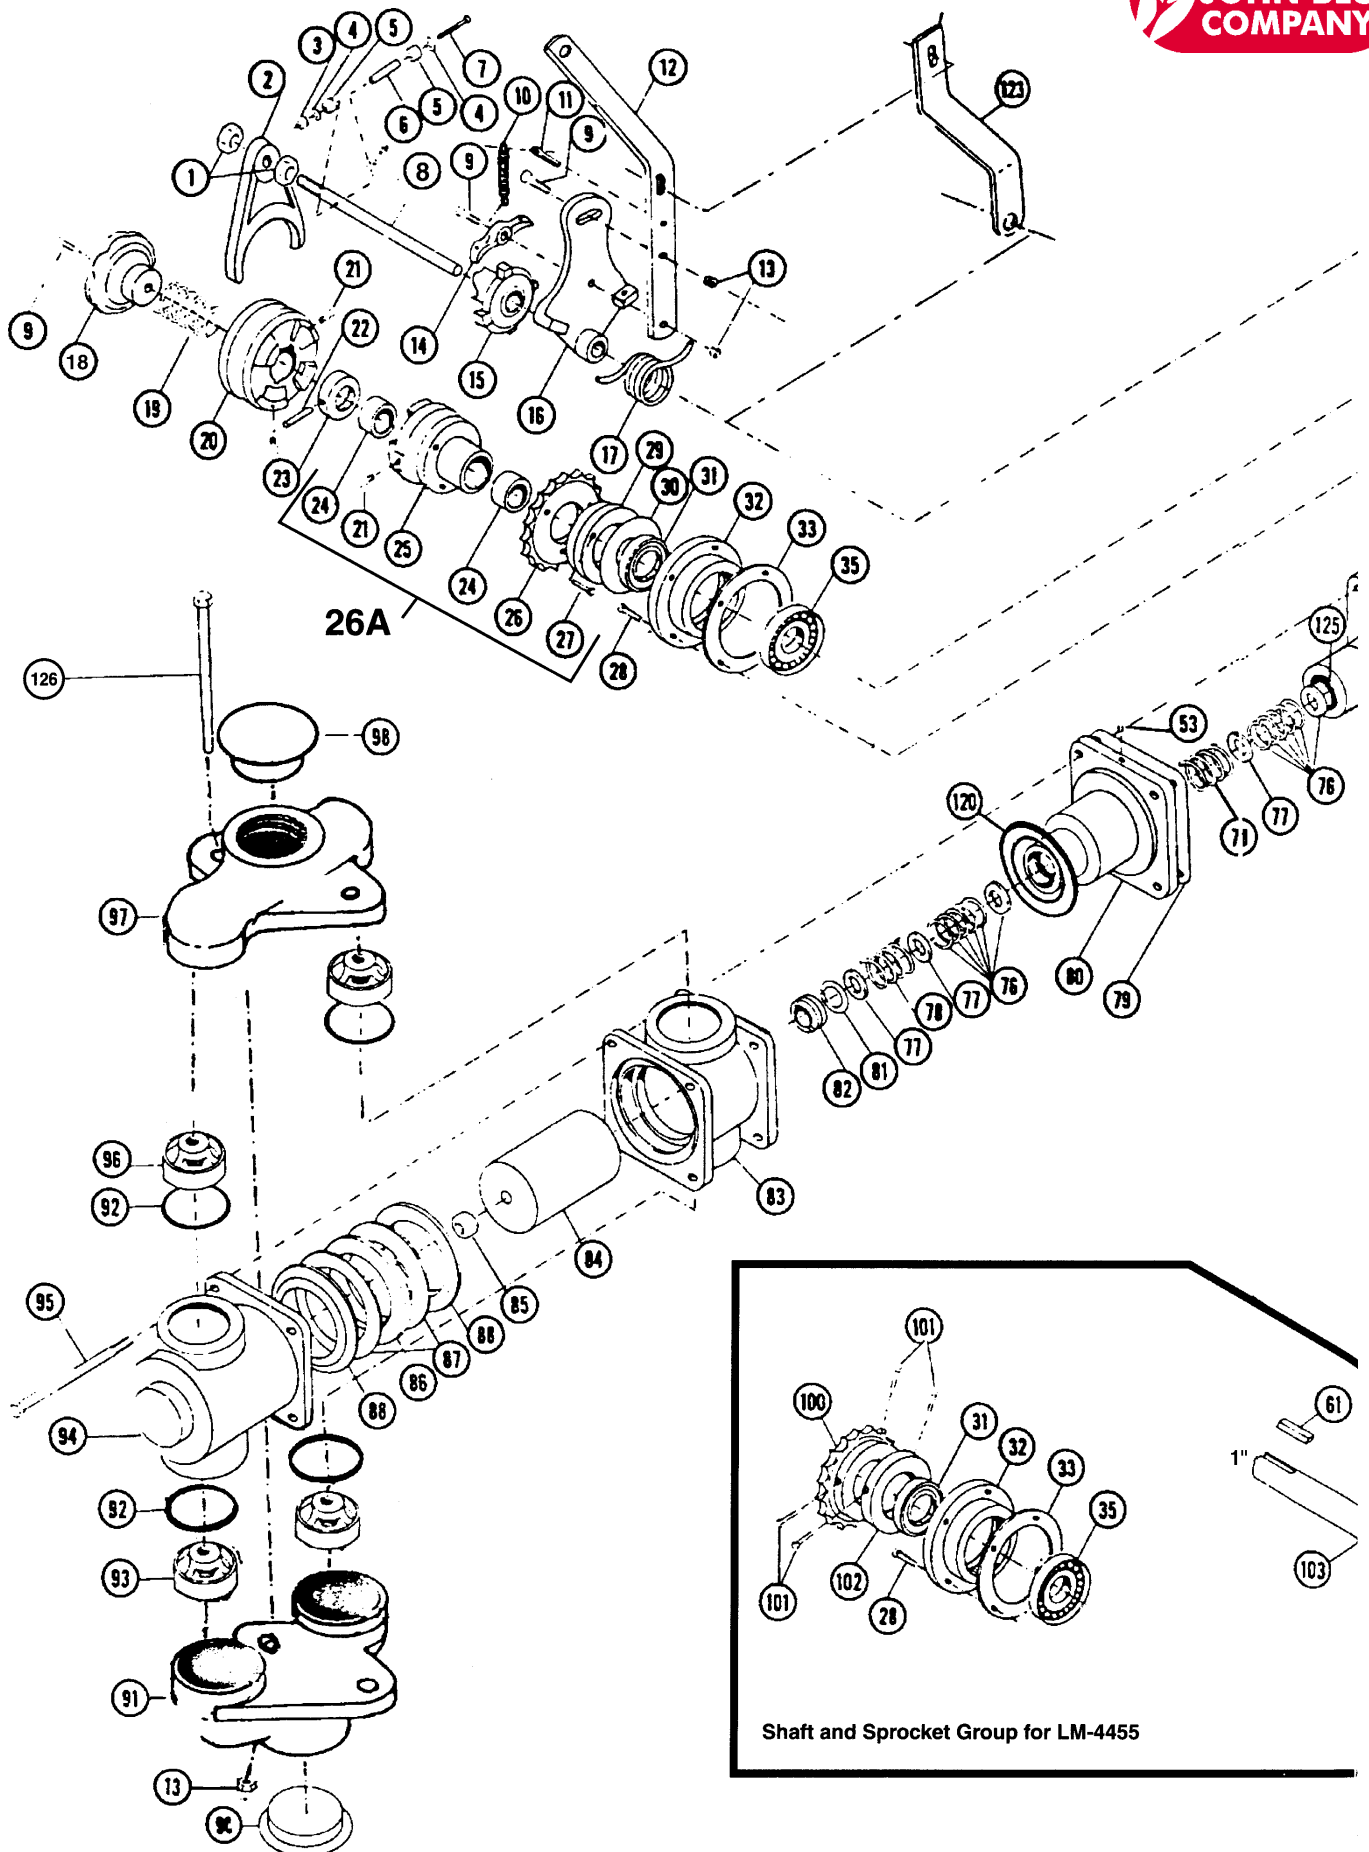

Series LM-4450 Metering Pumps

Series LM-4450 Metering Pumps

Series LM-4450 Metering Pumps

LM - 4450 SERIES							LM - 4450 SERIES						
REF. NO.	PART NO.	ITEM DESCRIPTION	4450 QTY.	4455 QTY.	4459 QTY.		REF. NO.	PART NO.	ITEM DESCRIPTION	4450 QTY.	4455 QTY.	4459 QTY.	
1	92037	5/8" JAM NUT	2	0	2		*60	L-1022	CRANKSHAFT O'RING	1	1	1	
2	113628-01	THROW-OUT YOKE	1	0	1		61	L-1020	SETTING ARM KEY	2	3	2	
3	92014	#10 SQUARE NUT	1	0	0		62	L-4012	CRANKSHAFT	1	0	1	
4	A-697	WASHER	2	0	0		64	A-261	SQUARE KEY	2	0	2	
5	A-2762	CAM ROLLER	2	0	0		65	L-3056	STROKE LOCATING SLV.	1	1	1	
6	A-2763	ROLL PIN	1	0	0		66	L-3004	ECCENTRIC PIN	1	1	1	
7	90953	2 1/4 RD HD SCREW	1	0	0		*67	113588-01	CONNECTOR ROD BUSHING	1	1	1	
8	L-4011	THROW-OUT ROD	1	0	1		68	93024	3/8 LOCK WASHER	4	4	4	
9	90655	3/8 X 1 1/2 HEX BOLT	6	4	5		69	93011	3/8 FLAT WASHER	4	4	4	
10	F-48	THROW-OUT LEVER SPRING	1	0	0		70	A-147	LEG MOUNTING PAD	4	4	4	
11	94010	5/32 X 1 COTTER PIN	1	0	0		71	C-431-B	PLUG	3	3	3	
12	L-3064	THROW-OUT LEVER	1	0	0		72	105895-01	CROSSHEAD PIN	1	1	1	
13	92024	3/8 HEX NUT	10	8	8		73	105900-91	PISTON ROD ASSEMBLY	1	1	1	
14	A-2758-A	PAWL	1	0	0		*74	L-3052	CROSSHEAD GDE. GASKET	1	1	1	
15	A-2757-A	THROW-OUT CAM	1	0	0		75	111935-01	CROSSHEAD GUIDE	1	1	1	
16	L-3007	THROW-OUT BRACKET	1	0	0		*76	L-1109	ROD VEE PACKING SET	2	2	2	
17	114165-01	R H TORSION SPRING	1	0	1		77	L-1041	WASHER	3	3	3	
18	A-50	HANDWHEEL	1	0	1		78	L-1063	PACKING SPRING	2	2	2	
19	HA-57	SAFETY CLUTCH SPRING	1	0	0		*79	L-3074	STUFFING BOX GASKET	1	1	1	
19A	108907-01	SAFETY CLUTCH SPRING	0	0	1		80	111937-01	OUTBOARD STUFFING BOX	1	1	1	
20	A-260	CLUTCH	1	0	0		81	L-1042	RETAINING RING	1	1	1	
20A	108905-91	CLUTCH	0	0	1		82	L-1031-2	STUFFING BOX INSERT	1	1	1	
21	H-28	GREASE FITTING	5	2	5		83	111938-01	INBOARD CYLINDER	1	1	1	
22	L-4249	DRIVE PIN	1	0	1		84	112816-91	PISTON PLUNGER AS'MBLY	1	1	1	
23	105373-01	CLUTCH COLLAR	1	0	1		85	L-1047	SELF-LOCKING NUT	1	1	1	
24	A-116	OILITE BUSHING	2	0	2		86	L-1044-A	FLANGE PACKING WASHER	1	1	1	
25	L-4008-A	CARRIER	1	0	0		*87	L-1098	PACKING ADJ. GASKET	2	2	2	
25A	108906-01	CARRIER	0	0	1		*88	L-1045-V	FLANGE PLUNGER PACKING	2	2	2	
26	L-4006	16T SPROCKET (OR)					90	L-3115	1/2 PLASTIC PLUG	1	1	1	
	L-4007	18T SPROCKET	1	0	1		91	111945-01	SUCTION MANIFOLD	1	1	1	
26A	L-4004	16T SPROCKET ASSEMBLY (OR)					*92	A-2848	VALVE O'RING	4	4	4	
	L-4005	18T SPROCKET ASSEMBLY	1	0	0		93	109112-92	SUCTION VALVE ASSEMBLY	2	2	2	
27	90993	1/4 X 1 1/2 BOLT	3	0	3		94	111940-01	OUTBOARD CYLINDER	1	1	1	
28	90637	5/16 X 1 HEX BOLT	12	12	12		95	91051	3/8 X 8 HEX BOLT	4	4	4	
29	L-4009	RETAINING COLLAR	1	0	1		96	109113-92	DISCHARGE VALVE AS'MBLY	2	2	2	
*30	110155-01	WASHER	1	1	1		97	111944-01	DISCHARGE MANIFOLD	1	1	1	
*31	L-1018	OIL SEAL	1	1	1		98	C-3517	PLASTIC PLUG	1	1	1	
32	L-3023	BEARING HOUSING	1	1	1		100	106532-01	SPROCKET	0	1	0	
*33	L-3021	BEARING HOUSING GASKET	1	1	1		101	90986	3/8 X 5/8 SCREW	0	4	0	
35	L-3019	CRANKSHAFT BEARING	1	1	1		102	110147-01	SPACER	0	1	0	
36	113655-01	NAME PLATE	1	1	1		103	103453-02	CRANKSHAFT	0	1	0	
37	90634	5/16 X 1/2 HEX BOLT	1	2	1		104	93016	SAE FLAT WASHER	0	0	1	
38	L-4014	SPRING ANCHOR	1	0	0		105	105448-01	BACK-UP-RING	0	0	1	
39	90636	5/16 X 3/4 HEX BOLT	1	0	1		106	A-3776	O'RING	0	0	1	
40	113632-01	CRANKCASE ASSEMBLY	1	1	1		107	105447-01	BODY	0	0	1	
41	S-350	VENT PLUG	1	1	1		108	105452-01	BACK-UP-RING	0	0	1	
43	L-3020	CRANKSHAFT DISC	1	1	1		109	105461-01	PISTON ROD O'RING	0	0	1	
44	113645-91	CONNECTING ROD	1	1	1		110	105449-01	PISTON	0	0	1	
45	113633-01	LARGE ECCENTRIC	1	1	1		111	105462-01	BACK-UP-RING	0	0	2	
46	L-3017	SMALL ECCENTRIC	1	1	1		112	A-2849	O'RING	0	0	1	
48	A-4333	#808 WOODRUFF KEY	1	1	1		113	105463-01	CYLINDER	0	0	1	
*49	L-3002	COVER PLATE GASKET	1	1	1		114	105500-01	BODY O'RING	0	0	1	
50	L-3001	COVER PLATE	1	1	1		115	93010	5/16 FLAT WASHER	0	0	2	
51	91017	3/8 X 1 3/4 SQ. HEAD BOLT	1	1	1		116	105501-01	STRAP	0	0	2	
52	114763-01	PUMP SETTING SCALE	1	1	1		117	92020	5/16 HEX NUT	0	0	2	
53	H-30	GREASE FITTING	2	2	2		118	93023	5/16 LOCK WASHER	0	0	4	
54	90532	5/16 X 3/8 SET SCREW	3	3	3		119	90635	HEX HEAD BOLT	0	0	1	
55	105933-91	STROKE SETTING ARM	1	1	1		*120	L-3035	GASKET	2	2	2	
56	A-368	SETTING SCALE SCREW	3	3	3		121	A-3097	3/8 LOCK NUT	1	1	1	
57	105932-91	STROKE SETTING FLANGE	1	1	1		122	114705-91	ROD THROW-OUT ASSEMBLY	0	0	1	
*58	L-1021	OIL SEAL	1	1	1		123	L-4025	SUPPORT HANDLE	1	0	0	
59	L-1007-A	CRANKSHAFT BEARING	1	1	1		124	113629-01	BEARING, CRANK PIN	1	1	1	
							*125	111943-01	O'RING	1	1	1	
							126	91063	BOLT 3/8 X 8 1/2	2	2	2	