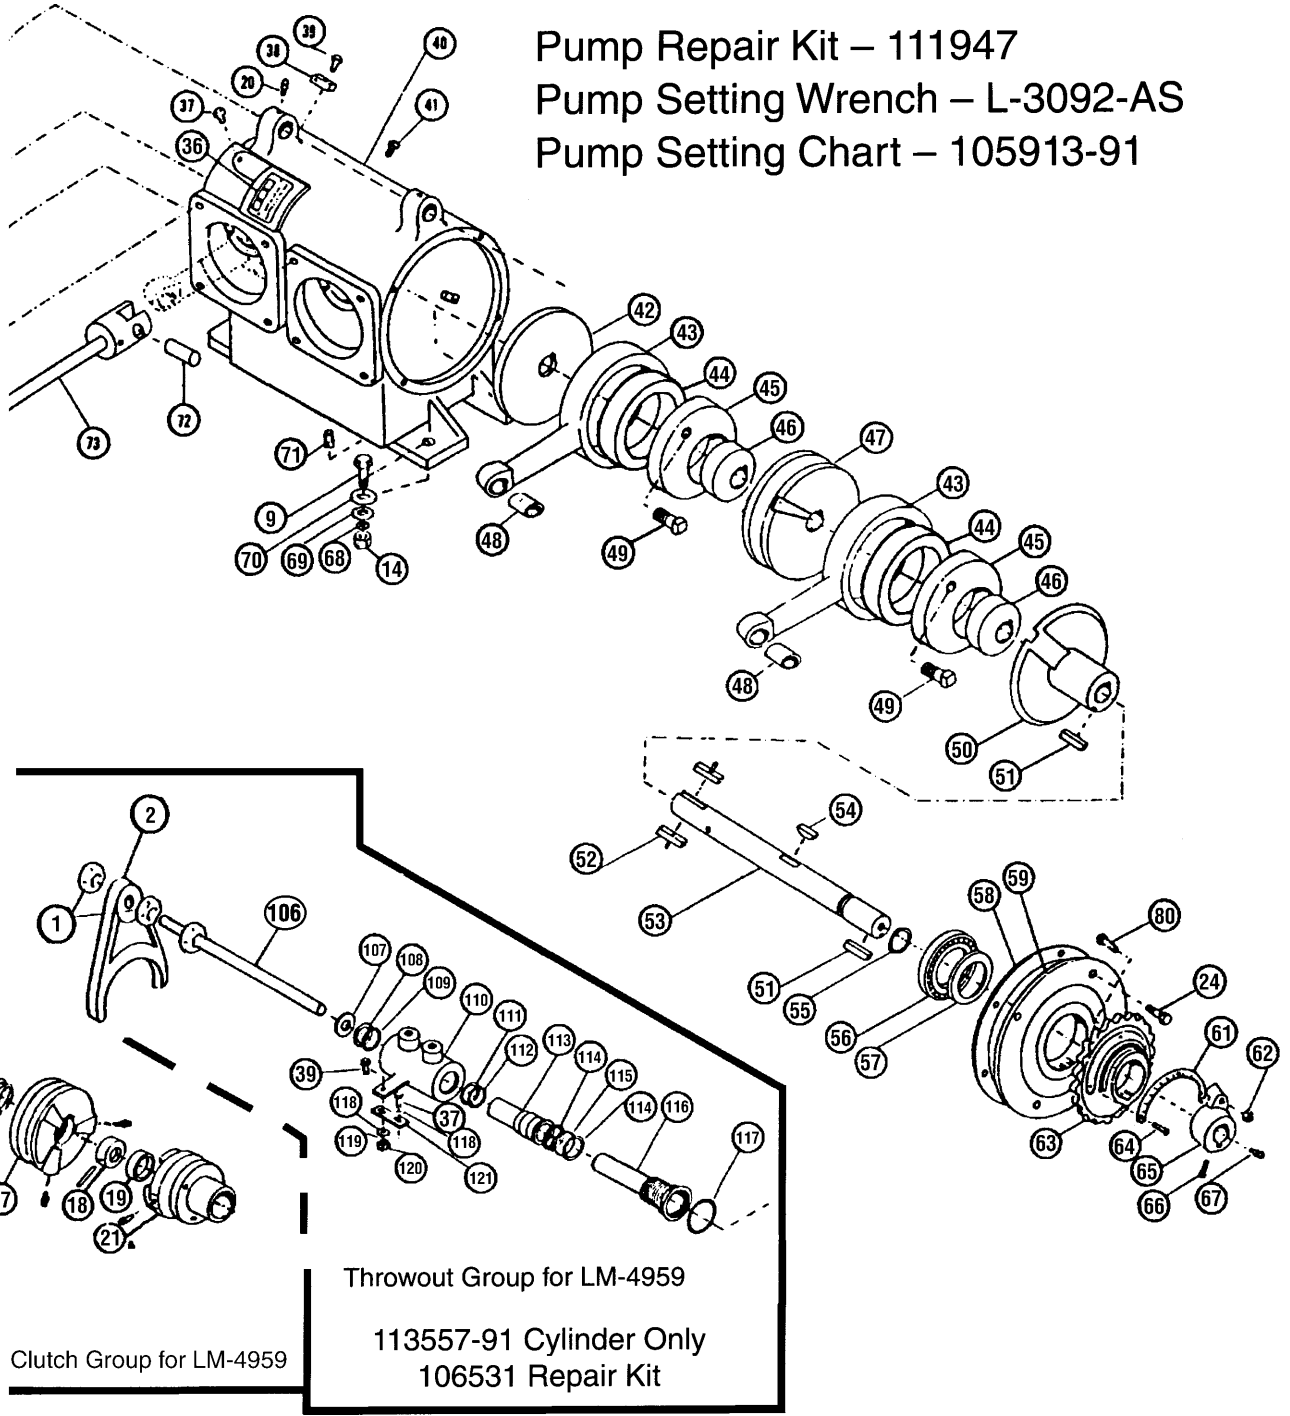

# Series LM-4950 Metering Pumps

Series LM-4950 Metering Pumps

REF. NO.	PART NO.	ITEM DESCRIPTION	4950 QTY.	4955 QTY.	4959 QTY.	REF. NO.	PART NO.	ITEM DESCRIPTION	4950 QTY.	4955 QTY.	4959 QTY.
1	92037	5/8" JAM NUT	2	0	2	60	91017	3/8 SQUARE HEAD BOLT	1	1	1
2	113628-01	TROW OUT YOKE	1	0	1	61	114763-01	PUMP SETTING SCALE	1	1	1
3	92014	#10 SQUARE NUT	1	0	0	62	A-3097	3/8 SELF LOCKING NUT	1	1	1
4	A-697	WASHER	2	0	0	63	105932-91	STROKE SETTING FLANGE	1	1	1
5	A-2762	CAM ROLLER	2	0	0	64	A-368	SETTING SCALE SCREW	3	3	3
6	A-2763	ROLL PIN	1	0	0	65	105933-91	STROKE SETTING ARM	1	1	1
7	90953	2 1/4 RD HD SCREW	1	0	0	66	90532	5/16 X 3/8 SET SCREW	3	3	3
8	L-3006	THROW OUT ROD	1	0	0	67	H-30	GREASE FITTING	3	3	3
9	90655	3/8 X 1 1/2 HEX BOLT	5	4	4	68	93024	3/8 LOCK WASHER	4	4	4
10	F-48	THROW-OUT LEVER SPRING	1	0	0	69	93011	3/8 FLAT WASHER	4	4	4
11	94010	5/32 X 1 COTTER PIN	1	0	0	70	A-147	LEG MOUNTING PAD	4	4	4
12	90653	3/8 X 1 1/4 HEX BOLT	2	0	1	71	C-431-B	PLUG	3	3	3
13	L-3064	THROW-OUT LEVER	1	0	0	72	105895-01	CROSSHEAD PIN	2	2	2
14	92024	3/8 HEX NUT	14	12	12	73	105900-91	PISTON ROD ASSEMBLY	2	2	2
15	A-50	HANDWHEEL	1	0	1	74	L-3052	CROSSHEAD, GUIDE GASKET	2	2	2
16	HA-57	SAFETY CLUTCH SPRING	1	0	0	75	111935-01	CROSSHEAD GUIDE	2	2	2
16A	108907-01	SAFETY CLUTCH SPRING	0	0	1	76	111943-01	O-RING	2	2	2
17	A-260	CLUTCH	1	0	0	77	L-1109	ROD VEE PACKING SET	4	4	4
17A	108905-91	CLUTCH	0	0	1	78	L-1041	WASHER	6	6	6
18	105373-01	CLUTCH COLLAR	1	0	1	79	L-1063	PACKING SPRING	4	4	4
19	A-116	OLITE BUSHING	2	0	2	80	L-3074	STUFFING BOX GASKET	2	2	2
20	H-28	GREASE FITTING	6	2	5	81	111937-01	OUTBOARD STUFFING BOX	2	2	2
21	L-4008-A	SPROCKET CARRIER	1	0	0	82	L-3035	GASKET	2	2	2
21A	108906-01	SPROCKET CARRIER	0	0	1	83	L-1042	RETAINING RING	2	2	2
22	L-4007	18T SPROCKET	1	0	1	84	L-1031-2	STUFFING BOX INSERT	2	2	2
23	90993	1/4 X 1 1/2 SOCKET HD BLT	3	0	3	85	111938-01	INBOARD CYLINDER	2	2	2
24	90637	5/16 X 1 HEX BOLT	16	16	16	86	112816-91	PISTON PLUNGER ASSBLY.	2	2	2
25	L-4249	DRIVE PIN	1	0	1	87	L-1047	SELF LOCKING NUT	2	2	2
26	A-2758-A	PAWL	1	0	0	88	L-1045-V	FLANGE PLUNGER PACKING	4	4	4
27	A-2757-A	THROW OUT CAM	1	0	0	89	L-1098	PACKING ADJSTMT. GASKET	4	4	4
28	L-3007	THROW OUT BRACKET	1	0	0	90	L-1044-A	FLANGE PACKING WASHER	2	2	2
29	114165-01	RT. HAND TORSION SPRING	1	0	0	91	C-3519	2" THREAD PROTECTOR	1	1	1
30	L-4009	RETAINING COLLAR	1	0	1	92	92029	1/2 HEX NUT	4	4	4
31	110155-01	WASHER, NYLON	1	1	1	93	111939-01	SUCTION MANIFOLD	1	1	1
32	L-1018	OIL SEAL	1	1	1	94	109112-92	SUCTION VALVE	4	4	4
33	L-3023	BEARING HOUSING	1	1	1	95	A-2848	VALVE O-RING	8	8	8
34	L-3021	BEARING HOUSING GASKET	1	1	1	96	111940-01	OUTBOARD CYLINDER	2	2	2
35	L-3019	CRANKSHAFT BEARING	1	1	1	97	91051	3/8 X 8 HEX HEAD BOLT	8	8	8
36	111958-01	NAMEPLATE	1	1	1	98	109113-92	DISCHARGE VALVE	4	4	4
37	90634	5/16 X 1/2 BOLT	1	2	2	99	111936-01	DISCHARGE MANIFOLD	1	1	1
38	L-4014	SPRING ANCHOR	1	0	0	100	111955-01	STUD, MANIFOLD	2	2	2
39	90636	5/16 X 3/4 BOLT	1	0	2	101	L-3115	1 1/2 THREAD PROTECTOR	1	1	1
40	113634-01	CRANKCASE	1	1	1	102	106532-01	18T SPROCKET	0	1	0
41	S-350	VENT PLUG	1	1	1	103	90986	3/8 X 5/8 SET SCREW	0	4	0
42	L-3020	CRANKSHAFT DISC	1	1	1	104	110147-01	SPACER	0	1	0
43	113645-91	CONNECTION ROD	2	2	2	105	106533-01	CRQNKSHAFT	0	1	0
44	113629-01	BEARING CRANK PIN	2	2	2	106	114708-91	THROW OUT ROD ASSEMBLY	0	0	1
45	113633-01	LARGE ECCENTRIC	2	2	2	107	93016	FLAT WASHER	0	0	1
46	L-3017	SMALL ECCENTRIC	2	2	2	108	105448-01	BACK-UP RING	0	0	1
47	L-3018	STROKE TRANSFER SLEEVE	1	1	1	109	A-3776	O-RING	0	0	1
48	113588-01	CONNECTING ROD BUSHING	2	2	2	110	105447-01	BODY	0	0	1
49	L-3004	ECCENTRIC PIN	3	3	3	111	105452-01	BACK-UP RING	0	0	1
50	L-3056	STROKE LOCATING SLEEVE	1	1	1	112	105461-01	O-RING	0	0	1
51	L-1020	SETTING ARM KEY	2	2	2	113	105449-01	PISTON	0	0	1
52	A-261	CLUTCH KEY	2	0	2	114	105465-01	BACK-UP RING	0	0	2
53	L-3013	CRANKSHAFT	1	0	1	115	A-2849	O-RING	0	0	1
54	A-4333	KEY, WOODRUFF	2	2	2	116	105463-01	CYLINDER	0	0	1
55	L-1022	CRANKSHAFT O-RING	1	1	1	117	105500-01	BODY O-RING	0	0	1
56	L-1007-A	BEARING, LOCATING SLEEVE	1	1	1	118	93010	5/16 FLAT WASHER	0	0	4
57	L-1021	OIL SEAL	1	1	1	119	93023	5/16 LOCK WASHER	0	0	2
58	L-3002	COVER PLATE GASKET	1	1	1	120	92020	5/16 HEX NUT	0	0	2
59	L-3001	COVER PLATE	1	1	1	121	105501-01	STRAP	0	0	2