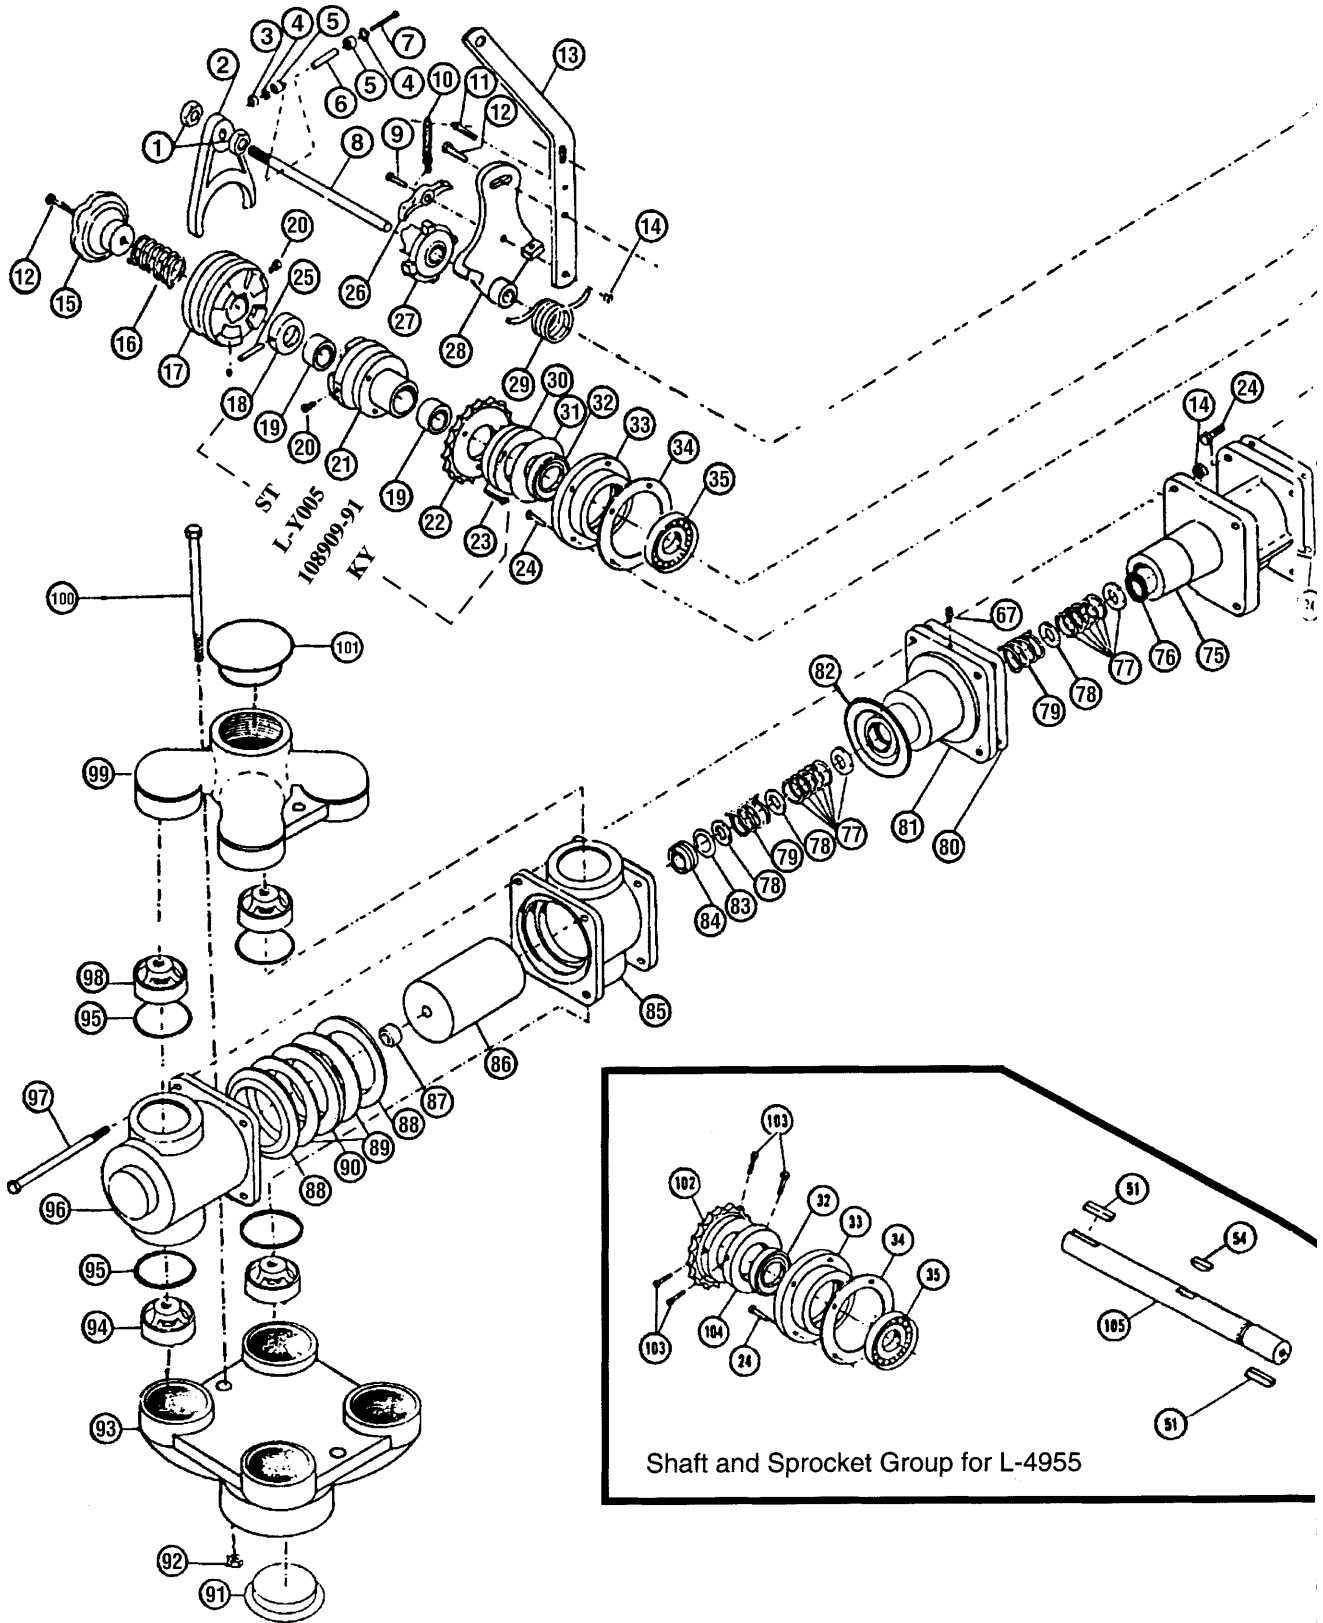

# Series LM-4950 Metering Pumps

Series LM-4950 Metering Pumps

REF. NO.	PART NO.	ITEM DESCRIPTION	4950 QTY.	4955 QTY.	4959 QTY.	REF. NO.	PART NO.	ITEM DESCRIPTION	4950 QTY.	4955 QTY.	4959 QTY.
1	92037	5/8" JAM NUT	2	0	2	60	91017	3/8 SQUARE HEAD BOLT	1	1	1
2	113628-01	TROW OUT YOKE	1	0	1	61	114763-01	PUMP SETTING SCALE	1	1	1
3	92014	#10 SQUARE NUT	1	0	0	62	A-3097	3/8 SELF LOCKING NUT	1	1	1
4	A-697	WASHER	2	0	0	63	105932-91	STROKE SETTING FLANGE	1	1	1
5	A-2762	CAM ROLLER	2	0	0	64	A-368	SETTING SCALE SCREW	3	3	3
6	A-2763	ROLL PIN	1	0	0	65	105933-91	STROKE SETTING ARM	1	1	1
7	90953	2 1/4 RD HD SCREW	1	0	0	66	90532	5/16 X 3/8 SET SCREW	3	3	3
8	L-3006	THROW OUT ROD	1	0	0	67	H-30	GREASE FITTING	3	3	3
9	90655	3/8 X 1 1/2 HEX BOLT	5	4	4	68	93024	3/8 LOCK WASHER	4	4	4
10	F-48	THROW-OUT LEVER SPRING	1	0	0	69	93011	3/8 FLAT WASHER	4	4	4
11	94010	5/32 X 1 COTTER PIN	1	0	0	70	A-147	LEG MOUNTING PAD	4	4	4
12	90653	3/8 X 1 1/4 HEX BOLT	2	0	1	71	C-431-B	PLUG	3	3	3
13	L-3064	THROW-OUT LEVER	1	0	0	72	105895-01	CROSSHEAD PIN	2	2	2
14	92024	3/8 HEX NUT	14	12	12	73	105900-91	PISTON ROD ASSEMBLY	2	2	2
15	A-50	HANDWHEEL	1	0	1	74	L-3052	CROSSHEAD, GUIDE GASKET	2	2	2
16	HA-57	SAFETY CLUTCH SPRING	1	0	0	75	111935-01	CROSSHEAD GUIDE	2	2	2
16A	108907-01	SAFETY CLUTCH SPRING	0	0	1	76	111943-01	O-RING	2	2	2
17	A-260	CLUTCH	1	0	0	77	L-1109	ROD VEE PACKING SET	4	4	4
17A	108905-91	CLUTCH	0	0	1	78	L-1041	WASHER	6	6	6
18	105373-01	CLUTCH COLLAR	1	0	1	79	L-1063	PACKING SPRING	4	4	4
19	A-116	OLITE BUSHING	2	0	2	80	L-3074	STUFFING BOX GASKET	2	2	2
20	H-28	GREASE FITTING	6	2	5	81	111937-01	OUTBOARD STUFFING BOX	2	2	2
21	L-4008-A	SPROCKET CARRIER	1	0	0	82	L-3035	GASKET	2	2	2
21A	108906-01	SPROCKET CARRIER	0	0	1	83	L-1042	RETAINING RING	2	2	2
22	L-4007	18T SPROCKET	1	0	1	84	L-1031-2	STUFFING BOX INSERT	2	2	2
23	90993	1/4 X 1 1/2 SOCKET HD BLT	3	0	3	85	111938-01	INBOARD CYLINDER	2	2	2
24	90637	5/16 X 1 HEX BOLT	16	16	16	86	112816-91	PISTON PLUNGER ASSBLY.	2	2	2
25	L-4249	DRIVE PIN	1	0	1	87	L-1047	SELF LOCKING NUT	2	2	2
26	A-2758-A	PAWL	1	0	0	88	L-1045-V	FLANGE PLUNGER PACKING	4	4	4
27	A-2757-A	THROW OUT CAM	1	0	0	89	L-1098	PACKING ADJSTMT. GASKET	4	4	4
28	L-3007	THROW OUT BRACKET	1	0	0	90	L-1044-A	FLANGE PACKING WASHER	2	2	2
29	114165-01	RT. HAND TORSION SPRING	1	0	0	91	C-3519	2" THREAD PROTECTOR	1	1	1
30	L-4009	RETAINING COLLAR	1	0	1	92	92029	1/2 HEX NUT	4	4	4
31	110155-01	WASHER, NYLON	1	1	1	93	111939-01	SUCTION MANIFOLD	1	1	1
32	L-1018	OIL SEAL	1	1	1	94	109112-92	SUCTION VALVE	4	4	4
33	L-3023	BEARING HOUSING	1	1	1	95	A-2848	VALVE O-RING	8	8	8
34	L-3021	BEARING HOUSING GASKET	1	1	1	96	111940-01	OUTBOARD CYLINDER	2	2	2
35	L-3019	CRANKSHAFT BEARING	1	1	1	97	91051	3/8 X 8 HEX HEAD BOLT	8	8	8
36	111958-01	NAMEPLATE	1	1	1	98	109113-92	DISCHARGE VALVE	4	4	4
37	90634	5/16 X 1/2 BOLT	1	2	2	99	111936-01	DISCHARGE MANIFOLD	1	1	1
38	L-4014	SPRING ANCHOR	1	0	0	100	111955-01	STUD, MANIFOLD	2	2	2
39	90636	5/16 X 3/4 BOLT	1	0	2	101	L-3115	1 1/2 THREAD PROTECTOR	1	1	1
40	113634-01	CRANKCASE	1	1	1	102	106532-01	18T SPROCKET	0	1	0
41	S-350	VENT PLUG	1	1	1	103	90986	3/8 X 5/8 SET SCREW	0	4	0
42	L-3020	CRANKSHAFT DISC	1	1	1	104	110147-01	SPACER	0	1	0
43	113645-91	CONNECTION ROD	2	2	2	105	106533-01	CRQNKSHAFT	0	1	0
44	113629-01	BEARING CRANK PIN	2	2	2	106	114708-91	THROW OUT ROD ASSEMBLY	0	0	1
45	113633-01	LARGE ECCENTRIC	2	2	2	107	93016	FLAT WASHER	0	0	1
46	L-3017	SMALL ECCENTRIC	2	2	2	108	105448-01	BACK-UP RING	0	0	1
47	L-3018	STROKE TRANSFER SLEEVE	1	1	1	109	A-3776	O-RING	0	0	1
48	113588-01	CONNECTING ROD BUSHING	2	2	2	110	105447-01	BODY	0	0	1
49	L-3004	ECCENTRIC PIN	3	3	3	111	105452-01	BACK-UP RING	0	0	1
50	L-3056	STROKE LOCATING SLEEVE	1	1	1	112	105461-01	O-RING	0	0	1
51	L-1020	SETTING ARM KEY	2	2	2	113	105449-01	PISTON	0	0	1
52	A-261	CLUTCH KEY	2	0	2	114	105465-01	BACK-UP RING	0	0	2
53	L-3013	CRANKSHAFT	1	0	1	115	A-2849	O-RING	0	0	1
54	A-4333	KEY, WOODRUFF	2	2	2	116	105463-01	CYLINDER	0	0	1
55	L-1022	CRANKSHAFT O-RING	1	1	1	117	105500-01	BODY O-RING	0	0	1
56	L-1007-A	BEARING, LOCATING SLEEVE	1	1	1	118	93010	5/16 FLAT WASHER	0	0	4
57	L-1021	OIL SEAL	1	1	1	119	93023	5/16 LOCK WASHER	0	0	2
58	L-3002	COVER PLATE GASKET	1	1	1	120	92020	5/16 HEX NUT	0	0	2
59	L-3001	COVER PLATE	1	1	1	121	105501-01	STRAP	0	0	2