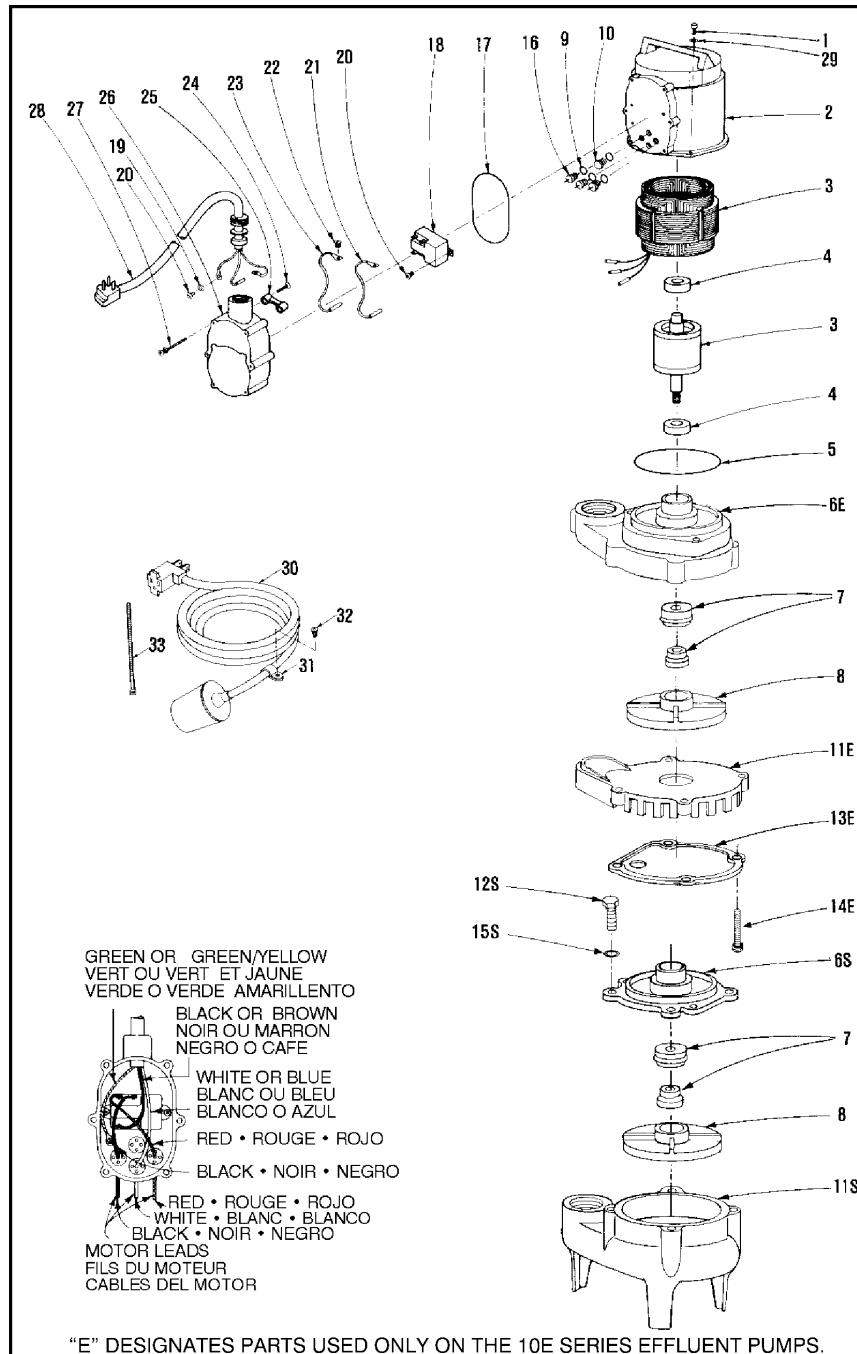

Models 10E-CIM, 10S-CIM, 10E-CIA-RFS & 10S-CIA-RFS

Models 10E-CIM, 10S-CIM, 10E-CIA-RFS & 10S-CIA-RFS

ITEM NO.	PART NO.	DESCRIPTION	MODEL NO./CAT. NO.						
			10E-CIM 511200	10E-CIM 511275	10E-CIA-RFS 511300	10S-CIM 511400	10S-CIM 511475	10S-CIA-RFS 511500	10S-CIA-RFS 511510
1	903710	SCREW, CAP, 1/4-20 X 5/8	3	3	3	3	3	3	3
2	110014	HOUSING, MOTOR	1	1	1	1	1	1	1
3	979404 979401	STATOR ASSEMBLY/ ROTOR ASSEMBLY	1		1	1		1	1
3	979414 979401	STATOR ASSEMBLY/ ROTOR ASSEMBLY		1			1		
4	948004	BEARING, BALL	2	2	2	2	2	2	2
5	928001	SEAL, RING, NITRILE	1	1	1	1	1	1	1
6E	111223	VOLUTE/PLATE	1	1	1				
6S	111423	PLATE				1	1	1	1
7	926034	SEAL, SHAFT	1	1	1	1	1	1	1
8	111252	IMPELLER	1	1	1	1	1	1	1
9	924006	O-RING, NITRILE	4	4	4	4	4	4	4
10	947003	PLUG, OIL	1	1	1	1	1	1	1
11E	109150	BASE, SCREEN	1	1	1				
11S	111415	VOLUTE				1	1	1	1
12S	915907	BOLT, HEX, 1/4-20 X 1				4	4	4	4
13E	109151	PLATE, BASE	1	1	1				
14E	909024	SCREW/WASHER, #10-24 X 1.46	5	5	5				
15S	921103	WASHER, LOCK, 1/4" SPLIT RING				4	4	4	4
16	950431	TERMINAL, FEED THROUGH	3	3	3	3	3	3	3
17	928019	SEAL RING, NITRILE	1	1	1	1	1	1	1
18	950930	RELAY, 115V	1		1	1		1	1
18	950934	RELAY		1			1		
19	921028	WASHER, LOCK, #6	3	3	3	3	3	3	3
20	902307	SCREW, TAP, #6-32 X 1/4	3	3	3	3	3	3	3
21	951963	LEAD WIRE, BLK, 4 1/2'	1	1	1	1	1	1	1
22	901306	SCREW, #6-32 X 3/16"	3	3	3	3	3	3	3
23	951964	LEAD WIRE, RED, 4 1/2'	1	1	1	1	1	1	1
24	902409	SCREW, TAP, #8-18 X 3/4	2	2	2	2	2	2	2
25	112120	CLAMP, STRAIN RELIEF	1	1	1	1	1	1	1
26	110054	HOUSING, RELAY	1	1	1	1	1	1	1
27	909025	SCREW/WASHER, #10-24 X 1 3/4"	6	6	6	6	6	6	6
28	951541	POWER CORD, 115V	1		1	1		1	1
28	951536	POWER CORD		1			1		
29	921024	WASHER, LOCK, 1/4, INT. TOOTH	3	3	3	3	3	3	3
30	109210	REMOTE FLOAT SWITCH			1			1	1
31	927027	LOOP CLAMP			1			1	1
32	902516	SCREW, TAP, #10-16 X 1/2"			1			1	1
33	950905	TYRAP			1			1	1