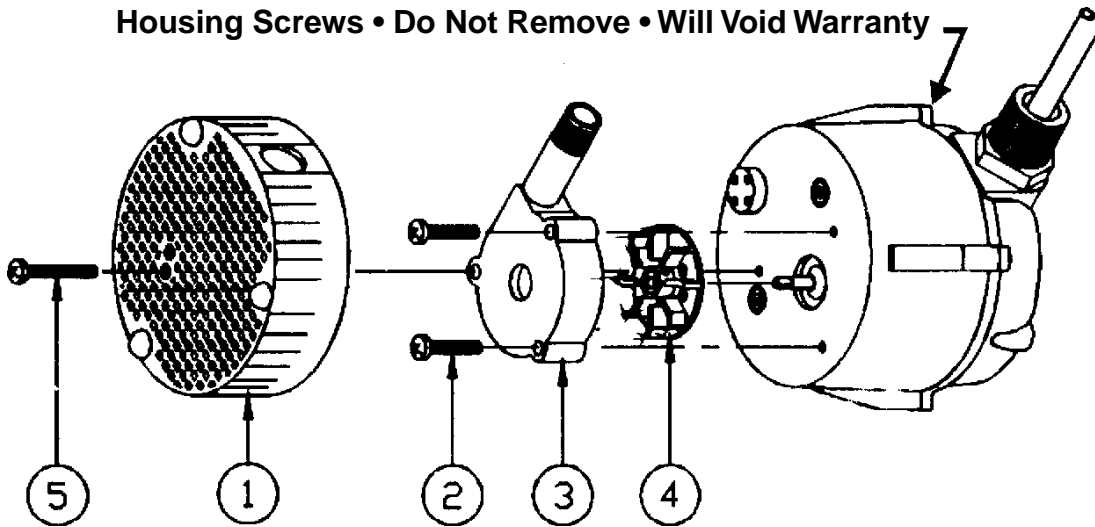

Model 1-YS

Housing Screws • Do Not Remove • Will Void Warranty

Replacement Parts List

<u>Ref. No.</u>	<u>Part No.</u>	<u>Description</u>	<u>Qty.</u>
1	101903	Screen	1
2	902411	Screws 8-18 x 1"	2
3	101351	Volute	1
4	101433	Impeller Assy.	1
5	902408	Screw, #8 Self-Tapping	1