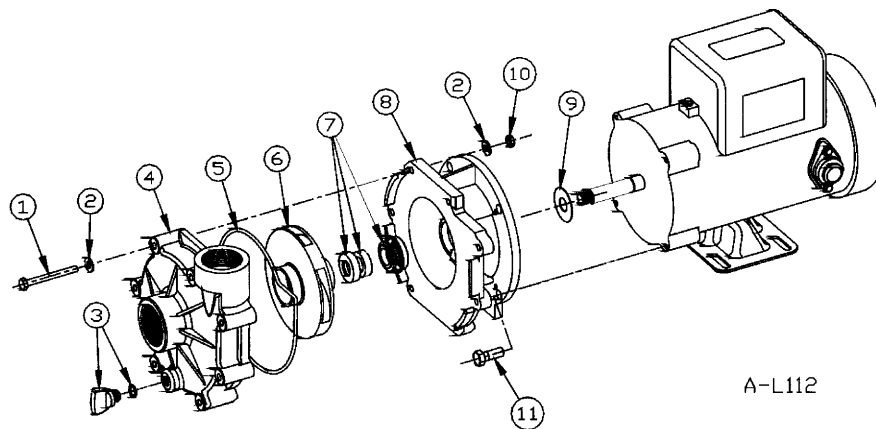

# Series OPWG Out-of-Pond Water Garden Pump

A-L112

Item No.	Part No.	Description	566020 OPWG-29	566021 OPWG-46	566022 OPWG-42	566023 OPWG-71	566024 OPWG-97
1	915500	Bolt, Carriage, 10-24 x 2-3/4"	6	6	---	---	---
	915501	Bolt, Hex, 1/4-20 x 2-1/2"	---	---	7	7	7
2	921050	Washer, plain, 1/4"	---	---	14	14	14
3	166209	Plug, Drain, with o-ring	1	1	1	1	1
4	166207	Volute	1	1	---	---	---
	166208		---	---	1	1	1
5	924041	O-ring, Volute, Nitrile	1	1	---	---	---
	924042		---	---	1	1	1
6	166200	Impeller	1	---	---	---	---
	166201		---	1	---	---	---
	166202		---	---	1	---	---
	166203		---	---	---	1	---
	166204		---	---	---	---	1
7	926045	Seal, Carbon/Ceramic	1	1	---	---	---
	926046		---	---	1	1	1
8	166205	Bracket	1	1	---	---	---
	166206		---	---	1	1	1
9	921080	Washer, Slinger	---	---	1	1	1
10	920029	Nut, Hex, Flanged, 10-24	6	6	---	---	---
	920040	Nut, Hex, 1/4-20	---	---	7	7	7
11	901310	Screw, Machine, 8-32 x 1/2"	4	4	---	---	---
	903713	Bolt, Hex, 3-8-16 x 3/4"	---	---	4	4	4