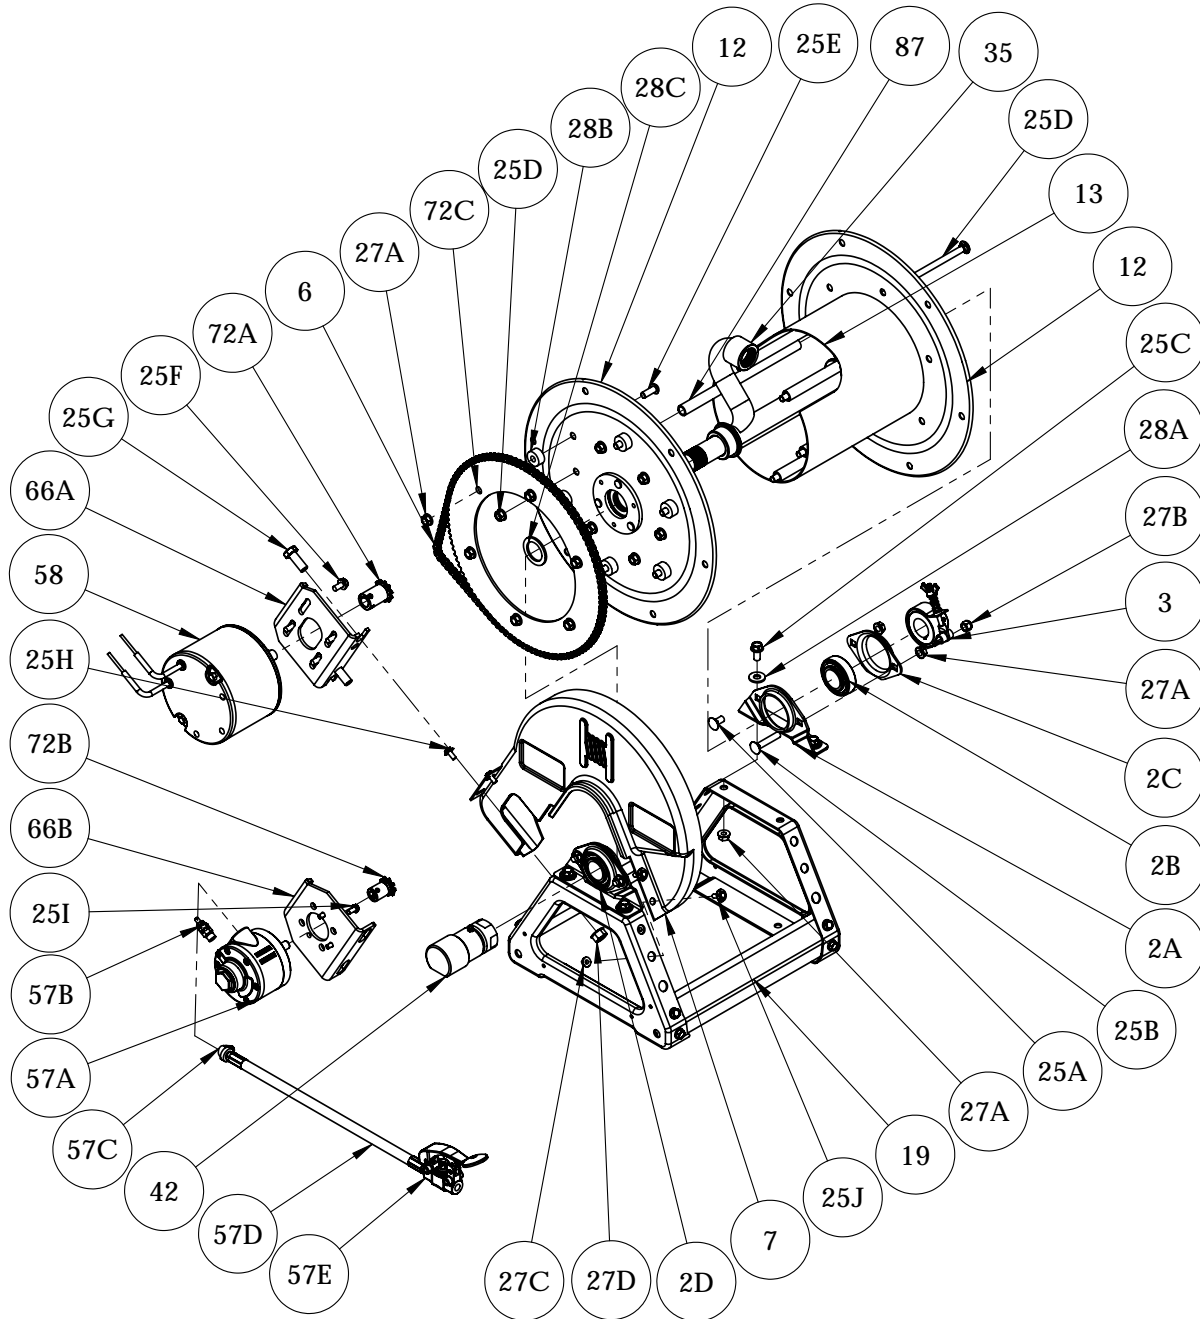

ISO 68 PARTS LIST 4000 SERIES POWER REWIND

PARTS LIST
ISO 68
4000 Series Power Rewind

When ordering parts

BE SURE TO SPECIFY COMPLETE MODEL NUMBER and SERIAL NUMBER OF REEL.

USE PART NUMBER!

<u>Item No.</u>	<u>Description</u>	<u>PART NUMBER</u>	<u>Quantity</u>
2A	Self Aligning Bearing Pillow Block.....	9902.2900	2
2B	1" Self Aligning Bearing Insert.....	9902.1500	2
2C	Self Aligning Bearing Holder.....	9902.2800	2
2D	1" Self Aligning Bearing (Includes 02B, 02C, 02D, 25A and 27A).....	9902.1400	2
3	Comet Brake Assembly (Bearing Mounted).....	9947.0090	1
6	#35 Chain- 116 Links.....	9912.0028	1
7	Molded Chain Guard.....	Specify Side	1
12	Disc, 16-1/2" Dia., per P12A-00120.....	9903.0721	2
13	Drum, 8" Dia. (Specify Model).....	9905.1124	1
19	Trapezoid Frame Assembly, per A12A-00140 (Specify Model).....	9908.1000	1
25A	3/8"-16 x 3/4" Carriage Bolt.....	9904.0201	3
25B	3/8"-18 x 2" Carriage Bolt.....	9904.0206	1
25C	3/8"-18 x 3/4" Spin Lock Bolt.....	9904.2201	4
25D	3/8"-18 Carriage Bolt w/ Nut.....	Specify Model	6
25E	3/8"-16 x 1" Button Head Cap Screw.....	9904.9202	6
25G	1/2"-13 x 1" Hex Head Bolt.....	9904.1402	2
25H	1/4"-20 x 1/2" Hex Washer Head Tap Tight Screw.....	9904.1070	2
25J	1/4"-20 x 3/4" Hex Washer Head Black Zinc Screw.....	9904.1071	2
27A	3/8"-18 Spin Lock Nut.....	9904.6200	14
27B	3/8"-18 ESNA Nut.....	9958.0040	1
27C	1/4"-20 Spin Lock Nut.....	9904.6000	2
27D	1/2"-13 Spin Lock Nut.....	9954.0036	2
28A	3/8" Flat Washer.....	9954.0007	4
28B	Disc Sprocket Spacer.....	9954.0020	6
28C	1" Hub Spacer Washer.....	9954.0021	1
35	1" Hub Assembly (Specify Model and Riser Fittings).....	9901.1600	As Req'd
42	1" 90° FXF Super Swivel Joint with Buna Packing.....	9929.8551	1
72C	112T35 x 13-3/8" Dia. Disc Sprocket.....	9910.1321	1
87	3/8" Spacer Pipe (Specify Model).....	9904.3200	6
Electric Rewind Only			
25F	5/16"-18 x 3/4" Spin Lock Bolt.....	9904.2101	4
58	Electric Motor.....	Specify Model	1
66A	Motor Mounting Plate.....	9923.0006	1
72A	11T35 x 1-3/4" Motor Sprocket.....	9910.1119	1
Air Rewind Only			
25I	1/4"-20 x 1/2" Spin Lock Bolt.....	9904.1058	3
57A	#4 AM Gast Air Motor (Includes 57B).....	9918.1122	1
57B	1/4" Speed Control Muffler.....	9919.0006	1
57C	1/4" 90 Degree Mx F Street Elbow.....	9950.0010	1
57D	18" 1/4" x 1/4" NPT Air Hose.....	9919.0007	1
57E	#3420 Schrader Valve.....	9919.0004	1
66B	Air Motor Mounting Plate.....	9923.0013	1
72B	9T35 x 1-3/4" Motor Sprocket.....	9910.1015	1