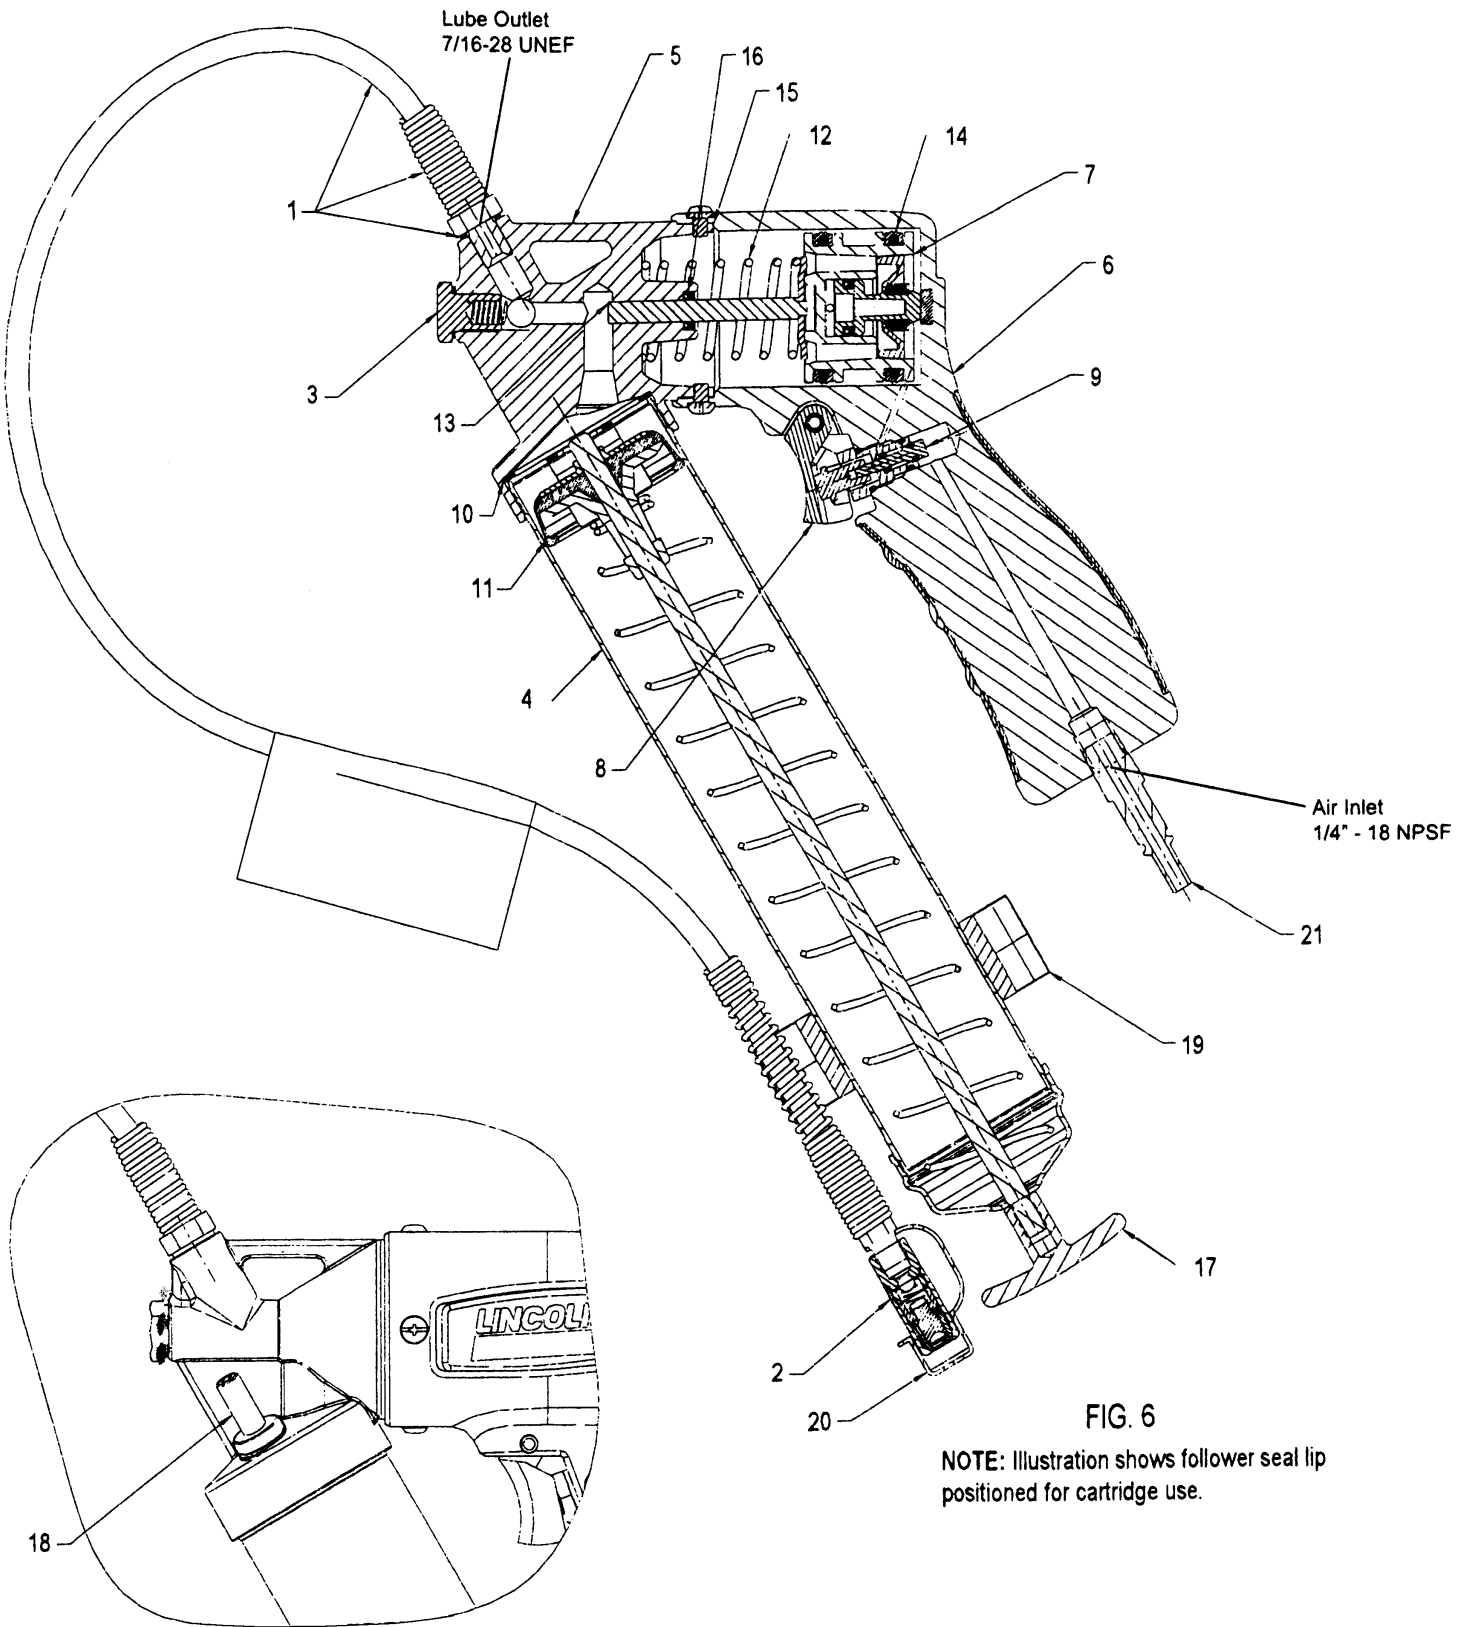

**Model 1162 Automatic Air Grease Gun**

FIG. 6

NOTE: Illustration shows follower seal lip positioned for cartridge use.

**Model 1162 Automatic Air Grease Gun****Service Parts List**

1	1230	Hose 30"	Hose 30" Gasket Label Warning	1 1 1
2	5852	Coupler hydraulic	Coupler, midget	1
3	274985	Kit Outlet Check	Spring Housing Ball Check Spring Gasket	1 1 1 1
4	272065	Grease Tube	Container Assy. Label Warning	1 1
5	274984	Head	Head Machined Screw 10-32 x 1/4 Packing (head-tube) Gasket (handle-head) Wiper Rod Valve Vent/Loader	1 4 1 1 1 1
6	274983	Handle	Handle Machined Screw 10-32 x 1/4 Gasket (Handle-Head) Bumper Logo Left Logo Right Name plate Handle Grip	1 4 1 1 1 1 1 1
7	272068	Piston	Piston Assy. Screw 10-32 x 1/4 Gasket (Handle-Head)	1 4 1
8	274982	Trigger	Trigger Roll Pin	1 1
9	274981	Trigger Valve	Trigger Valve Roll Pin	1 1
10	271880	Packing	Packing	1
11	272072	Follower	Follower Assy.	1
12	272073	Spring, Piston	Return Spring	1
13	274980	Plunger	Plunger Assy.	1
14	272075	Crown Seal	Crown Seal	2
15	272076	Gasket	Gasket	1
16	272077	Wiper	Wiper Rod	1
17	272078	Handle	Handle	1
18	286134	Vent/Bulk Valve Kit	Vent/Bulk Valve Kit	1
19	286092	Hose Clip	Hose Clip	1
20	286093	Coupler Cap	Coupler Cap	1
21	11659	Air Nipple	Air Nipple	1