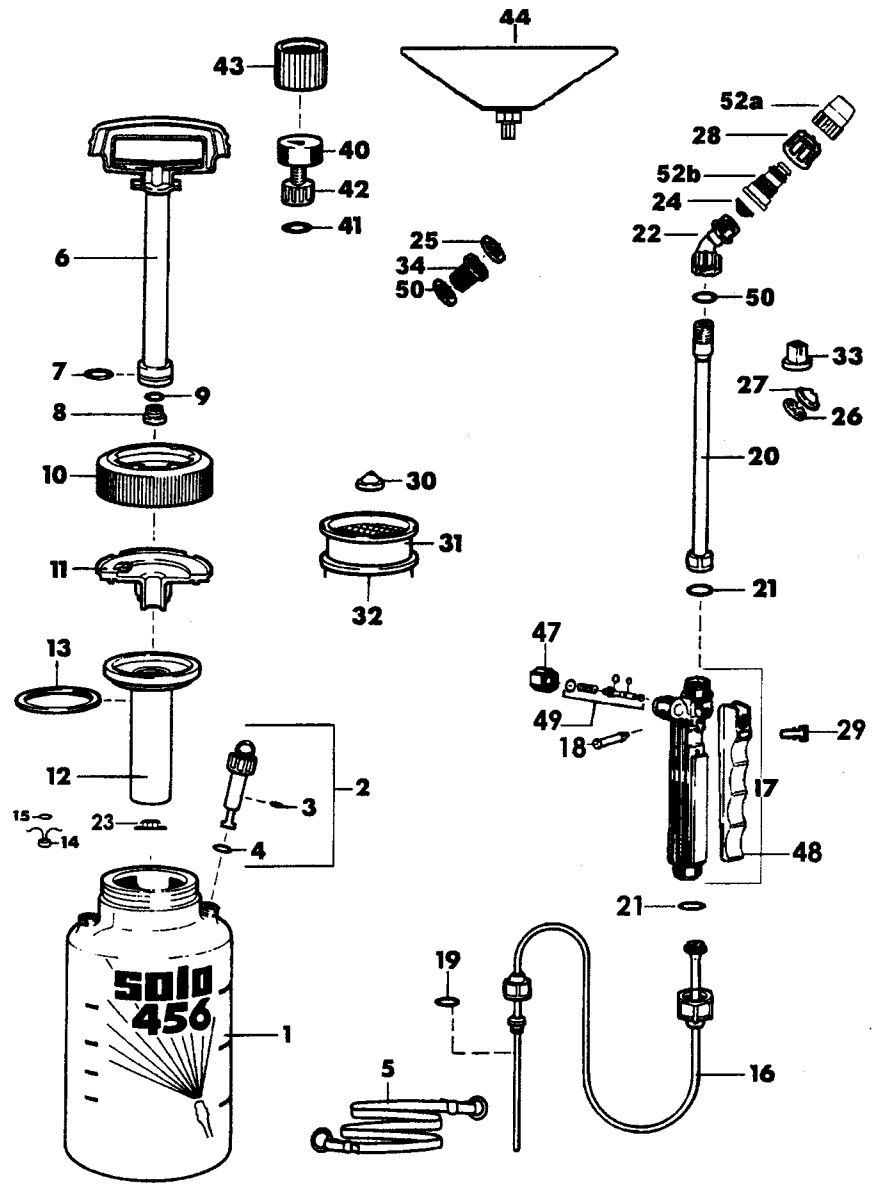

# Model 456 Sprayer

Ref. No.	Order No.	For Model	Description
1	4071262	456	Tank, 2 Gal.
-	4071267	454	Tank, 1 Gal.
-	4071263	457	Tank, 3 Gal.
2	4800185		Pressure relief valve assy.
3	0062166	*	O-ring
4	0062258	*	O-ring
5	4300245		Carrying strap
6	4400256		Pump Piston
7	0062264		O-ring
8	4074454		Plug
9	0062258	*	O-ring
10	4073528		Tank cap, red
-	4073111		Tank cap, black
11	4074387		Cylinder support
12	4073527		Cylinder
-	4073834		Cylinder (use with 0094308)
13	4061342		Gasket
14	4074656	*	Valve cone
15	0062165		O-ring
16	4200220	456	Pressure hose, assy.
-	4200221	457	Pressure hose, assy.
-	4200261	454	Pressure hose, assy.
17	4800170		Shut-off valve, assy.
18	4074295		Plastic pin
19	0062144	*	O-ring
20	4900230		Spray tube, assy. (inc. 51 & 21)
21	0062271		O-ring
22	4074527		Elbow
23	0094308		Umbrella valve
24	4074283		Filter
25	0062106		O-ring
26	4074756		Swirl plate
27	4074758		Nozzle tip
28	0474148		Screw cap
29	4074329		Lock clip
33	4074263		Flat spray nozzle
47	4074336		Retaining nut
48	4074335		Lever
49	0610402-K		Shut-off valve repair kit
50	0062115		O-ring
51	4074337		Screw cap
52	4900527		Plastic adj. nozzle (incl. a & b)

Ref. No.	Order No.	For Model	Description
-	4900405-K		Pump repair kit
-	4900323		Bio attachment
30	4074726	**	Hollow cone nozzle tip
31	4200166	**	Filter basket, assy.
32	4073410	**	Flange
34	2700316		No drip check valve
40	0065186		Pressure gauge
41	0062249		O-ring
42	4074338		Screw cap
43	4065189		Pressure gauge protection
44	4900430		Drift guard
45	4900356		Pressure cont. gauge assy.
-	4074513		Flat spray jet .60 gpm
-	4074514		Flat spray jet .30 gpm
-	4074386		Flat spray jet .24 gpm
-	4074385		Flat spray jet .12 gpm
-	4900477		Double spray nozzle
-	0610410-P		Brass adj. spray nozzle kit
-	4900207		Brass adj. spray nozzle
-	4900252		Hol. cone noz. 1.4 mm
-	4900322		Hol. cone noz. 1.8 mm
-	4900397		Foam spray nozzle
-	4900183		Pres. limit valve

ACCESSORIES

\*Pump repair kit

\*\*Bio attachment