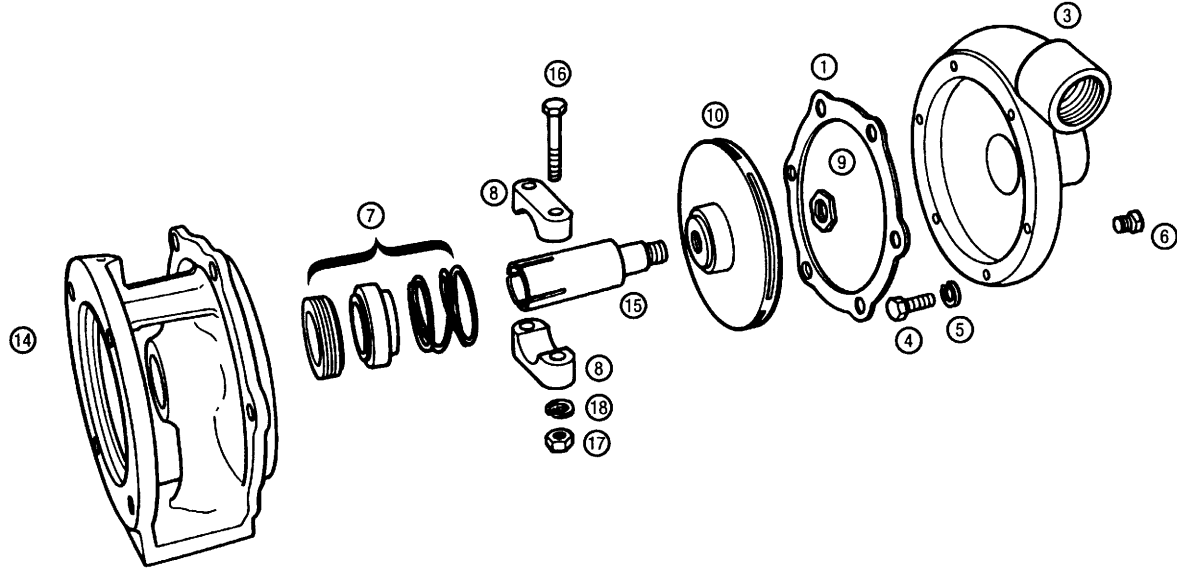

Series 80 MP Pumps

- Straight Centrifugal
- Electric Motor Drive
- Pumpak
- Mechanical Seal

SERIES 80
1 1/2" x 1 1/4" Pipe Size

IMPORTANT: When ordering parts, specify model and serial number shown on nameplate.
 N/S means not shown in exploded view of parts.

Series 80 MP Pumps

ITEM NO.	PART NO.	DESCRIPTION	QUANTITY REQUIRED PER MODEL		
			ROTATION	ALL MODELS LISTED ARE RIGHT HAND	
			PIPE SIZE	ALL MODELS LISTED ARE 1-1/2" x 1-1/4"	
			METAL	CAST IRON	BRONZE
IMPELLER ENCLOSED					
10	25668	Impeller — 5.9" — Bronze		1	1
10	26090	Impeller — 5.75" — Bronze		1	1
10	25443	Impeller — 5.5" — Bronze		1	1
10	25818	Impeller — 5.0" — Bronze		1	1
10	25867	Impeller — 4.8" — Bronze		1	1
10	25988	Impeller — 4.5" — Bronze		1	1
10	25910	Impeller — 5.9" — Cast Iron Optional		1	1
10	25975	Impeller — 5.5" — Cast Iron Optional		1	1
10	26487	Impeller — 5.0" — Cast Iron Optional		1	1
10	26437	Impeller — 4.5" — Cast Iron Optional		1	1
15	25664	Drive Sleeve — S.S.— 7/8"		1	1
15	22253	Drive Sleeve — S.S.— 5/8"		1	1
9	22655	Hex Jam Nut — S.S. — 5/8"		1	1
SEAL					
7	22272	Seal Assembly		1	1
CLAMP					
8	23002	Clamp Assembly — 5/8" Sleeve Clamp		1	1
8	23003	Clamp Assembly — 7/8" Sleeve Clamp		1	1
16	21264	Capscrew — S.S. — 5/16" — 18" x 1-3/4"		2	2
17	21284	Hex Nut — S.S. — 5/16" — 18" x 17/64"		2	2
18	21238	Lockwasher — S.S. — 5/16" x 1/8"		2	2
ADAPTOR					
14	25332	Adaptor — Cast Iron		1	
14	25674	Adaptor — Bronze			1
12	21251	Capscrew — S.S. — 3/8" — 16" x 7/8"		4	4
13	21266	Lockwasher — S.S. — 3/8" x 1/8"		4	4