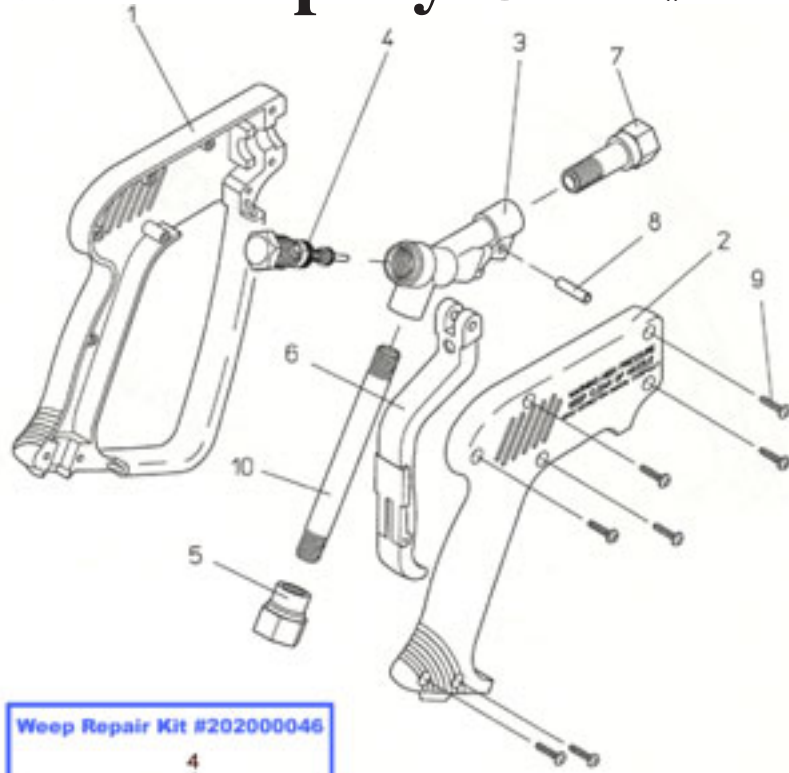

# ST-1500 WEEP Spray Gun #201500515

## ST-1500 WEEP #201500515

Item	Order #	Description
1	020001900	Plastic housing with handle (left)
2	020001910	Plastic housing (right)
3	010001371	Valve housing
4	202000046	Complete valve assembly, WEEP/Repair kit, WEEP
5	020002610	3/8" FNPT inlet hex only
6	202000035	Trigger, complete, WEEP (Blue)
7	010002640	Outlet, 1/4" FNPT
8	040000031	Pin
9	040000050	Screw
10	070001397	Inlet pipe only
5 & 10	202000497	Inlet pipe with hex