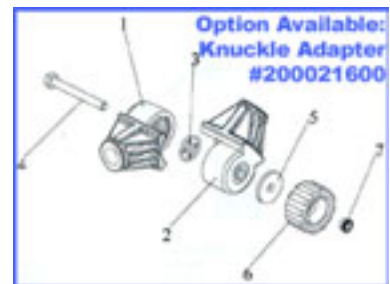

ST-20 Rotating Wash Brush

#200020020 (Natural) #200020050 (Nylon)

ST-20 #200020020 (Natural) #200020050 (Nylon)

| Item | Order # | Description |
|------|-----------|---------------------------------|
| 1 | 020000880 | Plastic screw |
| 2 | 020000910 | Brush, natural hair |
| 2a | 020000870 | Brush, nylon hair |
| 3 | 040000360 | Screw |
| 4 | 020000860 | Plastic brush cover |
| 5 | 020003280 | Brass insert |
| 6 | 200020130 | Center pin |
| 7 | 010001040 | External pin |
| 8 | 020000840 | Gear wheel |
| 9 | 020000850 | Water wheel |
| 10 | 120000890 | Nozzle 2.2 |
| 10a | 120000900 | Nozzle 2.4 |
| 10b | 120000910 | Nozzle 3.0 |
| 11 | 200020120 | Brush plastic housing with pipe |
| 12 | 020000890 | Changeable name plate |