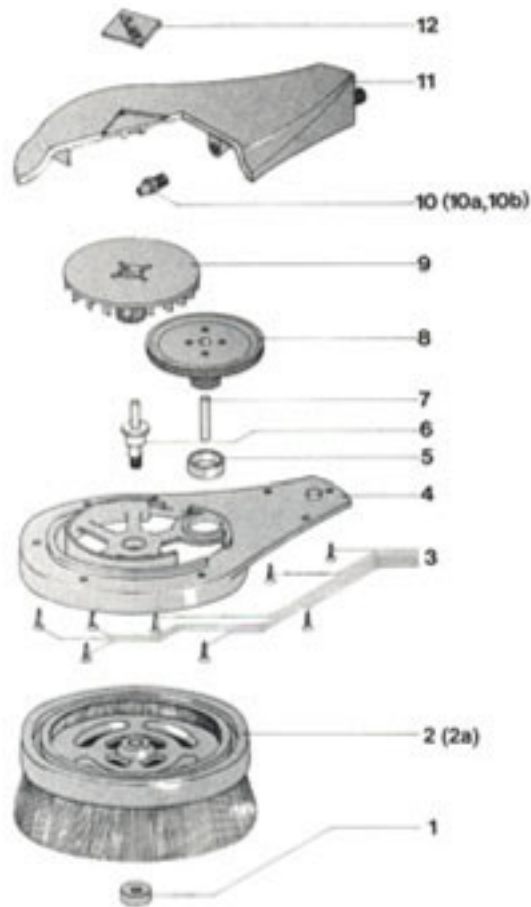

ST-20 Rotating Wash Brush

#200020020 (Natural) #200020050 (Nylon)

ST-20 #200020020 (Natural) #200020050 (Nylon)

| Item | Order # | Description |
|------|-----------|---------------------------------|
| 1 | 020000880 | Plastic screw |
| 2 | 020000910 | Brush, natural hair |
| 2a | 020000870 | Brush, nylon hair |
| 3 | 040000360 | Screw |
| 4 | 020000860 | Plastic brush cover |
| 5 | 020003280 | Brass insert |
| 6 | 200020130 | Center pin |
| 7 | 010001040 | External pin |
| 8 | 020000840 | Gear wheel |
| 9 | 020000850 | Water wheel |
| 10 | 120000890 | Nozzle 2.2 |
| 10a | 120000900 | Nozzle 2.4 |
| 10b | 120000910 | Nozzle 3.0 |
| 11 | 200020120 | Brush plastic housing with pipe |
| 12 | 020000890 | Changeable name plate |