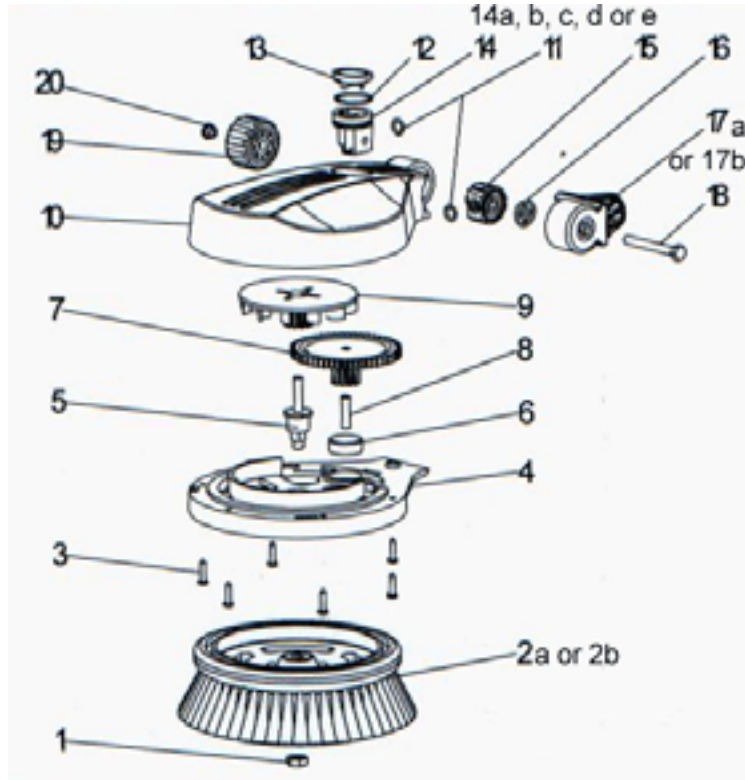

ST-21 Rotating Wash Brush

#200021021 (Natural) #200021121 (Nylon)

ST-21 #200021021 (Natural) #200021121 (Nylon)

Item	Order #	Description
1	040001450	Nut
2a	020000910	Brush, natural hair
2b	020000870	Brush, nylon hair
3	040000050	Screw
4	020003260	Plastic brush cover
5	020003270	Center pin
6	020003280	Bearing bush
7	020000840	Gear wheel
8	010001041	External pin
9	020000850	Water wheel
10	020003200	Cover
11	050000405	O-ring (2x)
12	050000490	O-ring
13	020003210	Nozzle cover
14a	020004010	Nozzle 2.4
14b	020004020	Nozzle 3.0
14c	020004033	Nozzle 3.3
14d	020004035	Nozzle 3.5
14e	020004041	Nozzle 4.0
15	200021470	Star nut
16	020003220	Joint insert
17a	020003215	Joint, M22 x 1.5 F
17b	200021485	Joint, 1/4" FNPT
18	040001661	Screw M6 x 50
19	020002030	Hand wheel
20	040001900	Drive in nut M6