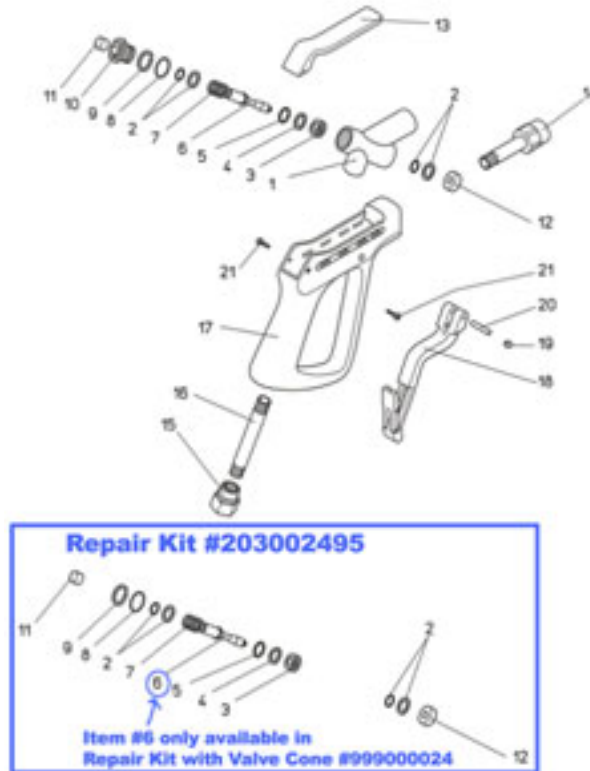

ST-3002 Spray Gun #203002600

ST 3002 #203002600

Item	Order #	Description
1	040001326	Housing, stainless steel
2	In Repair Kit	O-ring, viton
3	In Repair Kit	Valve seat
4	In Repair Kit	Back ring
5	In Repair Kit	O-ring
6	040000500	Hardened valve cone
7	In Repair Kit	Spring
8	In Repair Kit	O - ring
9	In Repair Kit	Back ring
10	040002255	Screw plug
11	In Repair Kit	Foam pad
12	In Repair Kit	Flat ring seal
13	020001151	Plastic cover, red
14	040005511	Outlet, complete
15	040005296	Inlet hex, 1/2" NPT
16	040005531	Inlet pipe, stainless steel
17	020001144	Plastic housing
18	202000032	Trigger, complete, red
19	020001181	Plastic plug
20	040000060	Pin
21	040000051	Screw 3.5 x 16
*	203002495	Repair kit
*	999000024	Repair kit with valve cone