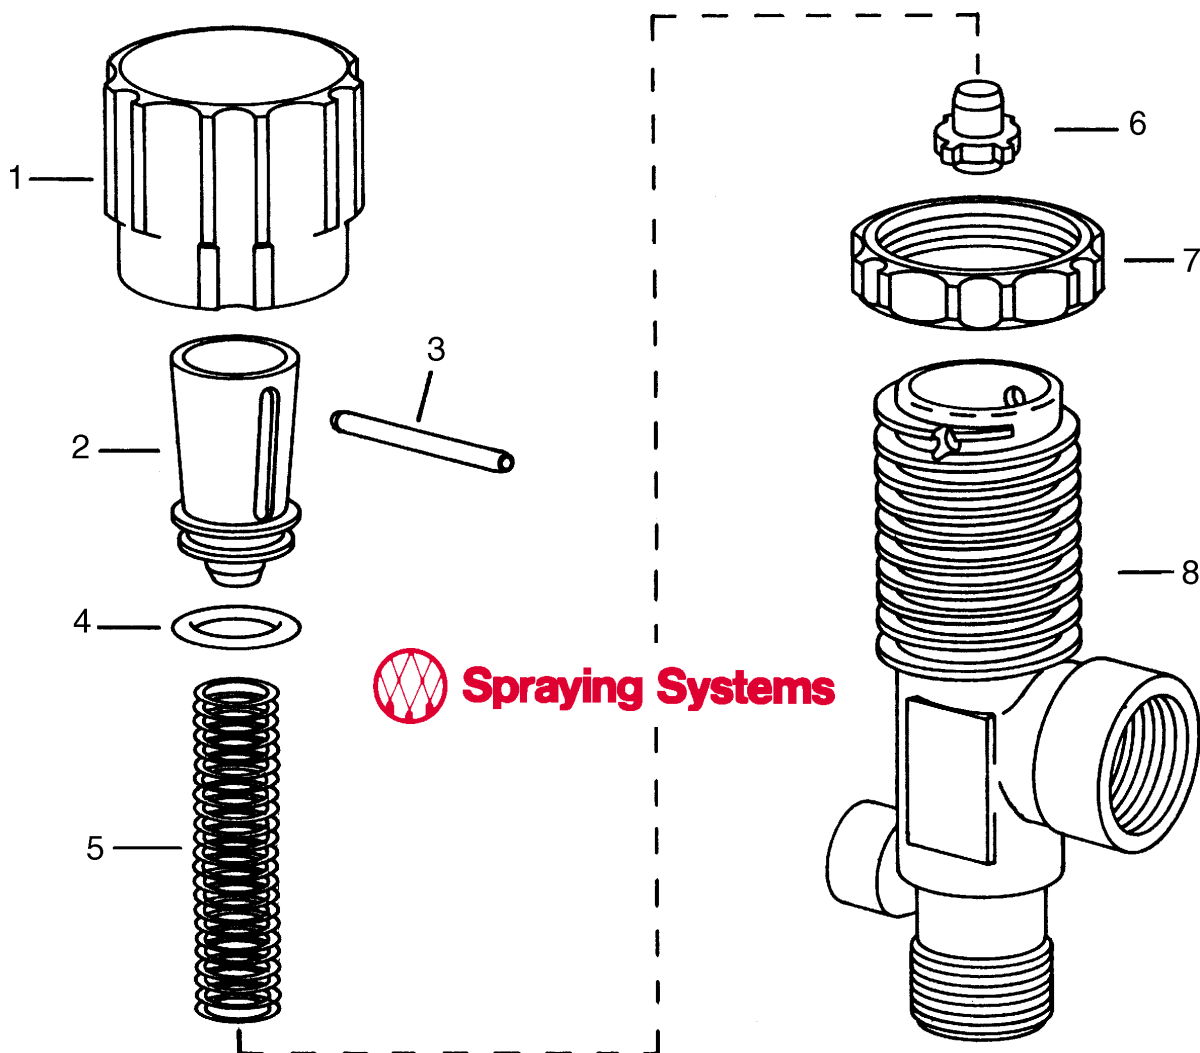

# No. 23120-PP Pressure Relief Valves

Item	Part No.	Description
1	CP23122-NY	Adjusting cap, nylon (gray)
2	CP23124-PPB	Spring retainer, polypropylene (black)
*3	CP23126-302SS	Retaining pin, polypropylene (black)
*4	CP7717-15-EPR	O-ring, EPDM rubber
*5	CP23127-302SS	Spring, type 302 stainless steel
6	CP23125-PPB	Guide seat, polypropylene (black)
7	CP23123-PP	Lock ring, polypropylene (gray)
8	CP23128-1-PPB	Body, polypropylene (black) for model 23120-1/2-PP
	CP23121-1-PPB	Body, polypropylene (black) for model 23120-3/4-PP
No. 23120-1/2-PP Pressure relief valve		
No. 23120-3/4-PP Pressure relief valve		
PK-AB23120-Kit - Spare Parts Kit (includes all items marked with *)		