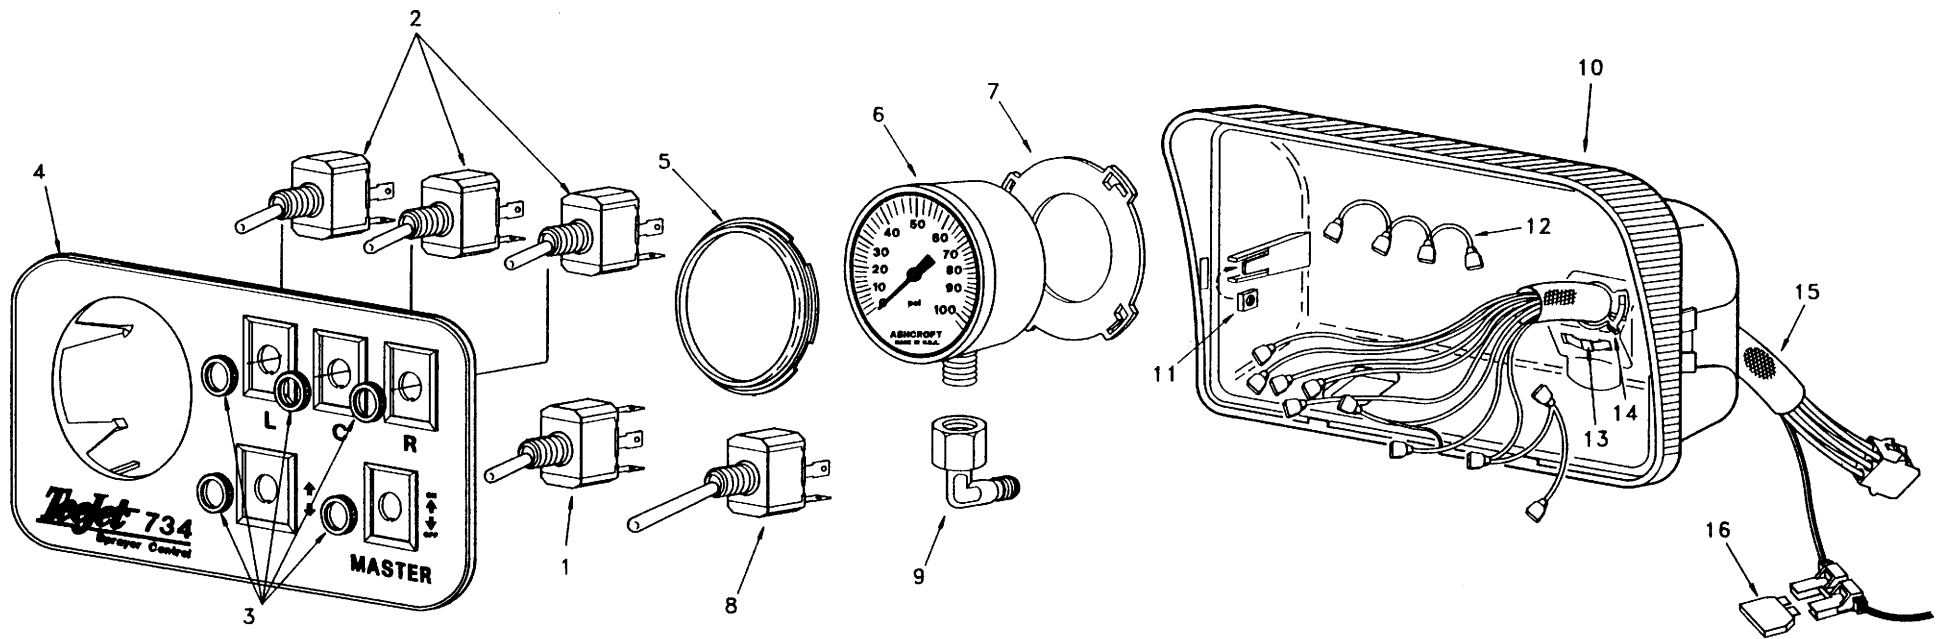

Model 37000 - - Control Housing Assembly

ITEM	PART NO.	DESCRIPTION
1	CP36985	Pressure Adjusting Switch
2	CP36984	Boom Switch (3 Required)
3	CP21966-NP	Knurled Facenut, Brass-Nickel Plated
4	CP36995-PHO	Front Panel, Black Noryl
5	CP36982-PHO	Gauge Mounting Ring, Black Noryl
6	CP26387-100	2 1/2" Dry Gauge (100 PSI) - For Model No. 37000-100D
7	CP26387-7	2 1/2" Dry Gauge (7 bar) - For Model No. 37000-7D
8	CP36983	Master Switch
9	CP36986	Gauge Elbow
10	CP36980-PHO	Back Cover, Black Noryl
11	CP21469-IZP	Square Nut, 1/4-20, Steel-Zinc Plated
12	CP36989	Wire Jumper
13	CP36988-NYB	Cable Tie, Nylon (Black)
14	CP23778-B-NYB	Hose Clamp, Nylon (Black)
15	CP36987	Wire Harness
16	CP21470-KD030	Fuse
		No. 37000-100D Control Housing Assembly
		No. 37000-7D Control Housing Assembly

For sprayer control housing wiring, see data sheet no. 734-1

For sprayer control assy, see parts list no. PL 734-___ D-3

For sprayer control kits, see parts list PL K734 & BK734