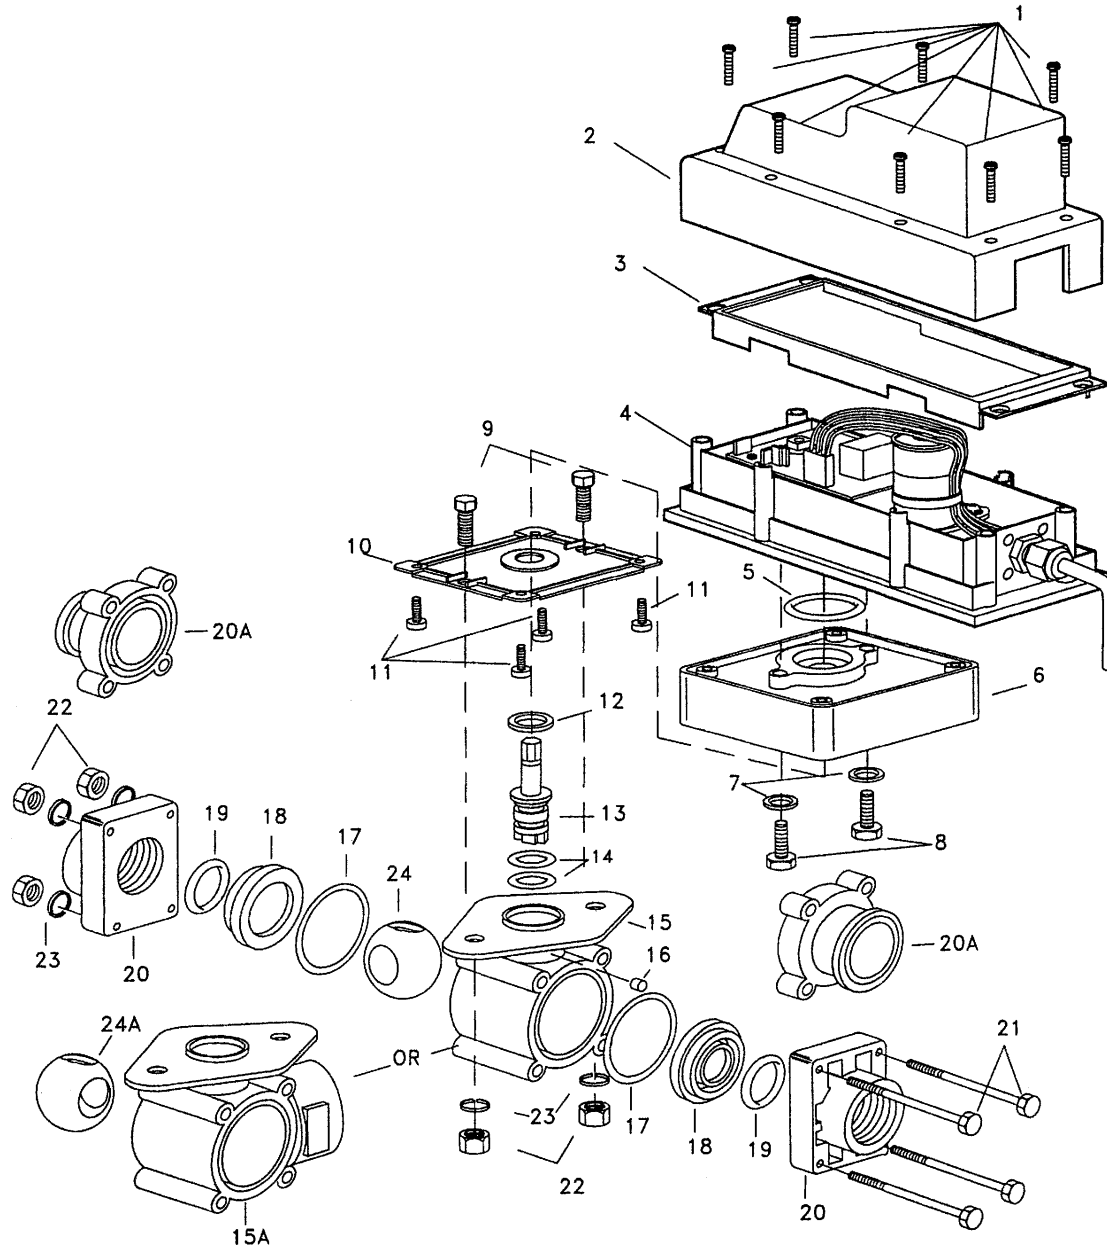

Models AA(B)346ZC-2, -2-F & -3 -1-1/4 & -1-1/2

Remote Control Electric Two & Three-Way Ball Valves (NPT & BSPT Connection)

ITEM	PART NO.	DESCRIPTION
1	CP45204-5/8-410-SS	Torx Pan Head Screw, Type 410 Stainless Steel (8 Req'd)
2	CP45201-NYB	Cover, Nylon (Black)
3	CP45203-EPR	Cover Gasket, EPDM Rubber
4	45218-1	High Torque Motor
5	CP7717-2-026-EPR	O'Ring, EPDM Rubber
6	CP46062-NYB	Adapter, Nylon (Black)
7	CP45520-302SS	#M6 Metric Lock Washer, Type 302 Stainless Steel (2 Req'd)
8	CP37553-16-IZP	#M6 Metric Hex Head Screw, Zinc Plated Steel (2 Req'd)
9	CP46073-20-IZP	#M8 Metric Hex Head Screw, Zinc Plated Steel (2 Req'd)
10	CP46063-NYB	Adapter Plate, Nylon (Black)
11	CP38036-5/8-IZP	#8 PlastiSe Screw, Zinc Plated Steel (4 Req'd)
12	CP23550-TEF	Thrust Washer, Teflon
13	CP46065-SS	Ball Valve Stem, Type 303 Stainless Steel
14	CP7717-2/208-VI	O'Ring, Viton (2 Req'd)
15	CP23546-PP	Body, Polypropylene (Black) for #346ZC-2
15A	CP23547-1-1/4-PP	Body, Polypropylene (Black) for #346ZC-3-1-1/4-(NPT)
	CP23547-1-1/4-PP	Body, Polypropylene (Black) for #346ZC-3-1-1/4-(BSPT)
	CP23548-1-1/2-PP	Body, Polypropylene (Black) for #346ZC-3-1-1/2-(NPT)
	CP23548-1-1/2-PP	Body, Polypropylene (Black) for #346ZC-3-1-1/2-(BSPT)
16	CP20126-FELT	Dust Plug, Felt
17	CP7717-2/145-VI	O'Ring, Viton (2 Req'd)
18	CP23549-TEF	Seal, Teflon (2 Req'd)
19	CP7717-2/222-VI	O'Ring, Viton (2 Req'd)
20	CP23552-1-1/4-PP	End Cap, Polypropylene (Black) For #346ZC--1-1/4-(NPT)
	CP23552-1-1/4-PP	End Cap, Polypropylene (Black) For #346ZC--1-1/4-(BSPT)
	CP23551-1-1/2-PP	End Cap, Polypropylene (Black) For #346ZC--1-1/2-(NPT)
	CP23551-1-1/2-PP	End Cap, Polypropylene (Black) For #346ZC--1-1/2-(BSPT)
20A	CP46064-PP	End Cap, Polypropylene (Black) For #346ZC-2-F--
21	CP46073-120-IZP	#M8 Metric Hex Head Cap Screw, Zinc Plated Steel (4 Req'd)
22	CP46074-IZP	#M8 Metric Hex Nut, Zinc Plated Steel (4 Req'd)
23	CP46078-IZP	#M8 Metric Flat Washer, Zinc Plated Steel (4 Req'd)
24	CP23543-PP	2-Way Ball, Polypropylene For #346ZC-2--
	CP46079-SS	2-Way Ball, Type 303 Stainless Steel For #346ZC-2--SS
24A	CP23545-PP	3-Way Ball, Polypropylene For #346ZC-3--
	CP46080-SS	3-Way Ball, Type 303 Stainless Steel For #346ZC-3--SS
		AB346ZC-2-KIT, Spare Parts Kit (Includes all items marked with *), Except 24A
		AB346ZC-2-SS-KIT, Spare Parts Kit (Includes all items marked with *), Except 24A
		AB346ZC-3-KIT, Spare Parts Kit (Includes all items marked with *), Except 24
		AB346ZC-3-SS-KIT, Spare Parts Kit (Includes all items marked with *), Except 24