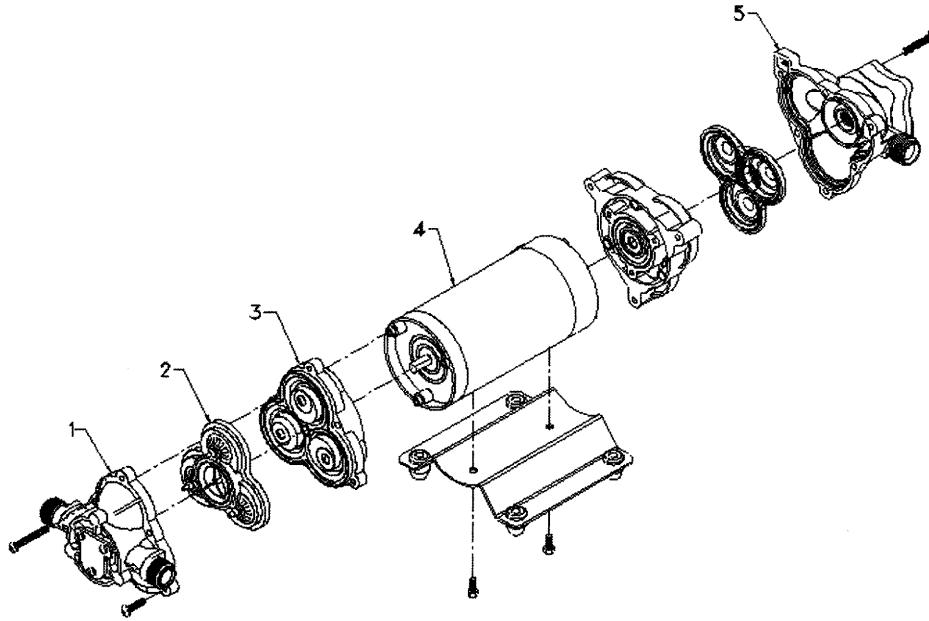

# SHURflo 4111 Series Pumps

Model Number	1 Upper Housing	2 Valve Assembly	3 Diaphragm & Drive Assembly	4 Motor	5 Upper Housing & Switch
4111-035	94-231-40	94-232-05	94-238-03	11-253-06	94-230-40
4211-035	94-231-40	94-232-05	94-238-03	11-253-06	94-230-40