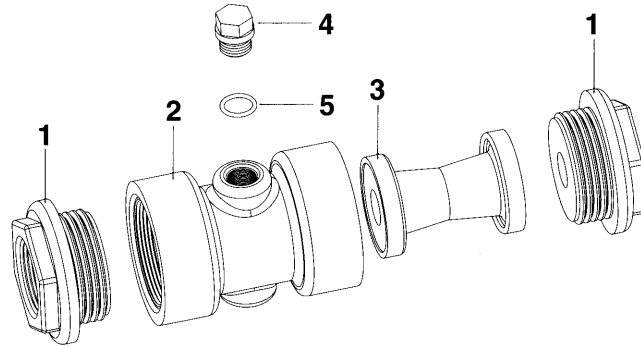

# Poly Air Actuated Shutoff Valves

REPLACEMENT PARTS – PV075			
ITEM	PART NO.	DESCRIPTION	QTY.
1	PV07257	3/8" End Plate for Pinch Valve	2
2	PV10254	Poly Pinch Valve Body	1
3	PV10265	EPDM Rubber Bladder Seal	1
4	12723	1/4" Drain Plug	1
5	12724	O-Ring for Drain Plug EPDM	1

REPLACEMENT PARTS – PV075V			
ITEM	PART NO.	DESCRIPTION	QTY.
1	PV07257	3/8" End Plate for Pinch Valve	2
2	PV10254	Poly Pinch Valve Body	1
3	PV10265V	FKM (viton type) Rubber Bladder Seal	1
4	12723	1/4" Drain Plug	1
5	12724	O-Ring for Drain Plug EPDM	1

REPLACEMENT PARTS – PV100 - PV100-075			
ITEM	PART NO.	DESCRIPTION	QTY.
1	PV07256	1" End Plate for Pinch Valve	2
1	PV07257	3/8" End Plate for Pinch Valve	1 (only)
2	PV10254	Poly Pinch Valve Body	1
3	PV10265	EPDM Rubber Bladder Seal	1
4	12723	1/4" Drain Plug	1
5	12724	O-Ring for Drain Plug EPDM	1

REPLACEMENT PARTS – PV100V - PV100-075V			
ITEM	PART NO.	DESCRIPTION	QTY.
1	PV07256	1" End Plate for Pinch Valve	2
1	PV07257	3/8" End Plate for Pinch Valve	1 (only)
2	PV10254	Poly Pinch Valve Body	1
3	PV10265V	FKM (viton type) Rubber Bladder Seal	1
4	12723	1/4" Drain Plug	1
5	12724	O-Ring for Drain Plug EPDM	1