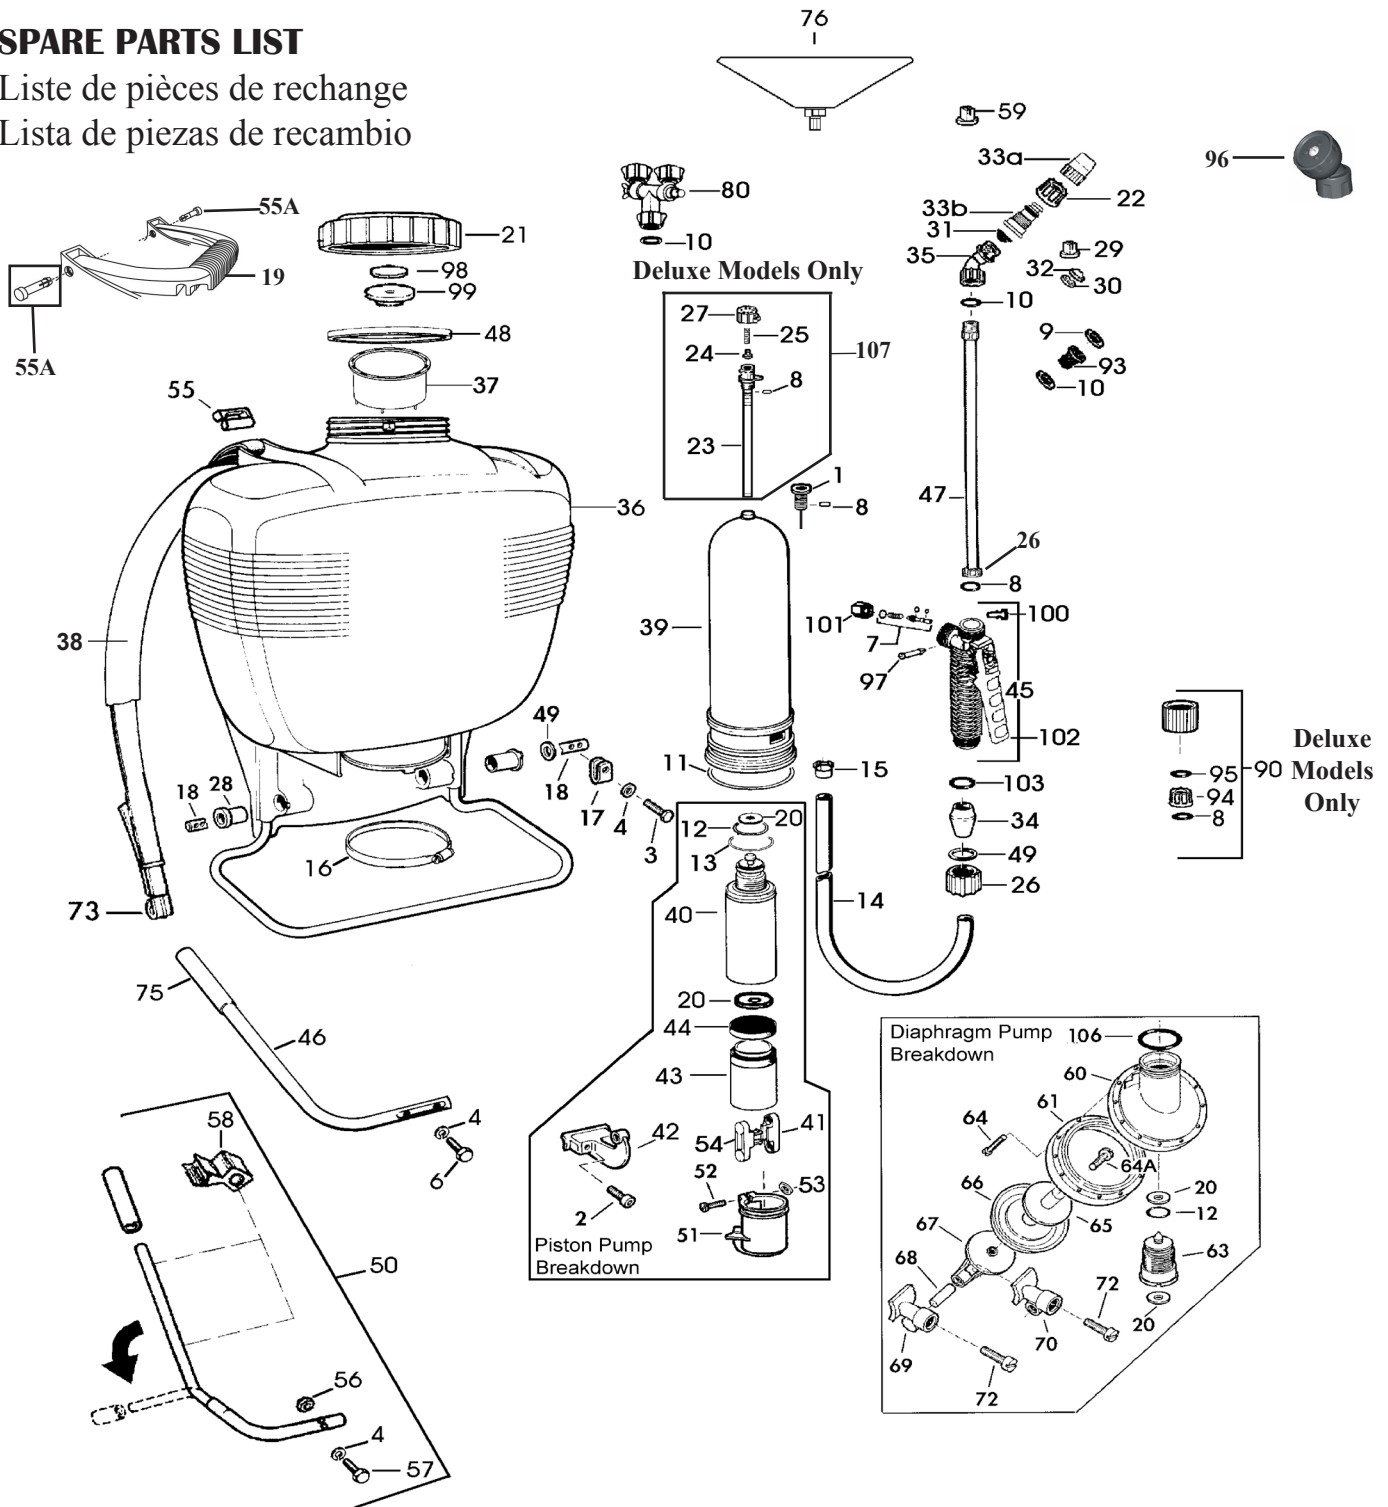

SPARE PARTS LIST

Liste de pièces de rechange
Lista de piezas de recambio

*Not standard on all models.

SPECIAL PARTS AND ACCESSORIES (Not shown in parts list)

Order No.	Description
4900310N	Conversion kit (from piston to diaphragm pump)
0610406-K	Diaphragm pump repair kit includes 8, 11, 12, 20 (2 ea.), 24, 25, 66, 106
0610407-K	Piston pump repair kit includes 8, 11-13, 20 (2 ea.), 24, 25, 44
0610411-K	Wand repair kit includes 7, 8, 10, 22, 26, 34, 49, 103
0610409-K	Piston, rod & collar kit includes 41-44, 54
4400203	Pump assembly (Piston) includes 8, 11, 12, 13, 20 (2 ea.), 39, 40, 41, 42, 43, 44, 54, 107
4400221	Pump assembly (Diaphragm) includes 8, 11, 12, 20 (2 ea.), 39, 61, 63, 64 (12 ea.), 64A, 65, 66, 67, 106, 107