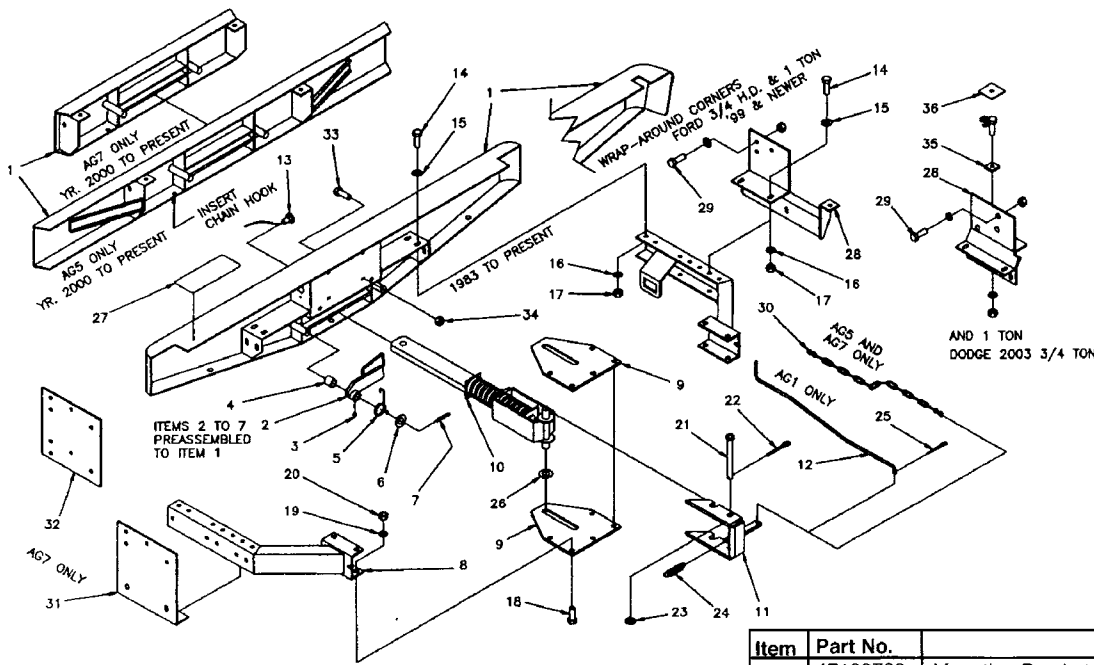

Brute II Bumper

& AG5 with
Bolt-On Face

Item	Part No.	Description	Qty
1	47109155	All Bumper Face Assemblies Inc. the Arm Lock Assemblies (Items 2 to 7) Bumper Face Assy. White 73" Use w/Brkt. Sets, C, D, F, or, H	Choose One
	47109256	Bumper Face, Assy. Chrome 73" Use w/Brkt. Sets, A, B, E, G, M, N, P, Q, R or T	
	47109155	Bumper Face Assy. White 73" Use w/Brkt. Sets A, B, E, G, M, N, P, Q, R, or T	
	47109257	Bumper Face, Assy. Chrome 74" w/Wrap Around Corners use w/ Brkt. Set B only	
	47209260	Bumper Face Assy. White 72" Use w/Brkt. Sets, (All)	AG5 Only
	47209407	Bumper Face Assy. White 36" Use w/Brkt. Sets, I Only	AG7 Only
2	47109063	Armlock Assembly, L.H. (AG1 Only)	1
	47109064	Armlock Assembly, R.H. (AG1 Only)	1
2	47109148	Armlock Assembly, L.H. (AG5 & AG7 Only)	1
	47109149	Armlock Assembly, R.H. (AG5 & AG7 Only)	1
		Items 3 and 4 are Preassembled to Item 2	-
3	18901805	Grease Zerk, Straight	2
4	47101031	Brass Bushing	2
5	47101149	Torsion Spring, Left	1
5	47101150	Torsion Spring, Right	1
6	18852200	Flatwasher, 1 Inch SAE (ZP)	2
7	18511034	Roll Pin, 14 x 2 1/2	2
	47109002	Standard Hardware Package Includes Items 8 to 26	1
8	47109150	Side Brace Weldments (1 RH & 1 LH)	2
9	47102020	Top Plate	2
10	47109455	Drawbar Assembly	1
11	47109419	Hook Assembly	1
12	47102420	Pull Handle, AG1 Only (See Item 30)	1
13	47105484	Light Assembly	1
	47005823	Assembly Bolt Pkg, Inc. Items 14-20, 22 & 23, 25-26, 33-34	-
14	18057424	Bolt, 1/2-13NC x 1 1/4	14
15	18811400	Flatwasher, 1/2 Inch	14
16	18891400	Lockwasher, 1/2 Inch	14
17	18417400	Hex. Nut, 1/2-13NC.	14
18	18057926	Bolt, 5/8-11NC. x 1 1/2	8
19	18891600	Lockwasher, 5/8 Inch	8
20	18417900	Hex. Nut 5/8-11NC.	8
21	47109056	Hook Pin	1
22	18561026	Cotter Pin, 1/4 x 1 1/2	1
23	18811800	Flatwasher, 3/4 Inch	1
24	47106043	Extension Spring	1
25	18560722	Cotter Pin, 5/32 x 1	1
26	18852200	Flatwasher, 1 inch SAE (ZP)	1
27	47109999	Safety Grip Pad (Chrome BPT, Only)	2