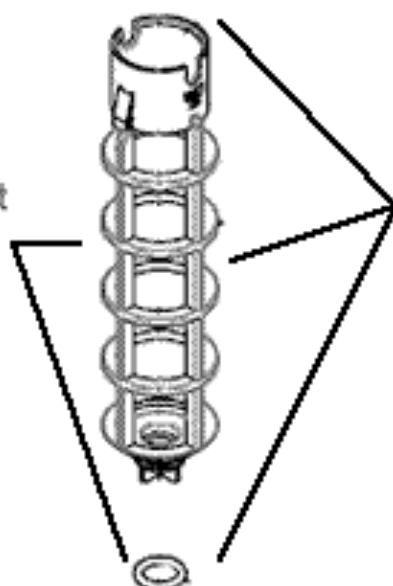

# T2C-200

High Flow  
2-inch

## Filter Element Kit

131743 (60 Mesh)  
131744 (100 Mesh)

## Bowl & O-Ring Kit

131741 (standard thread)  
131742 (BSP thread)