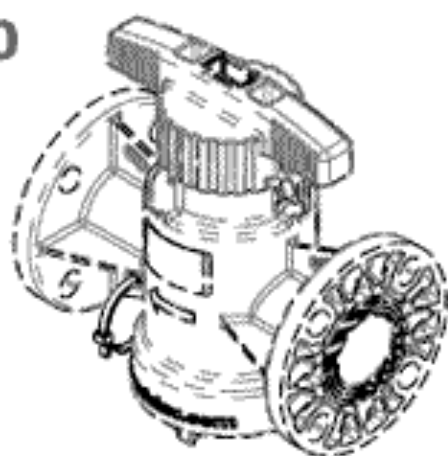

# T2C-200

High Flow  
2-inch

## Filter Element Kit

131743 (60 Mesh)  
131744 (100 Mesh)

## Bowl & O-Ring Kit

131741 (standard thread)  
131742 (BSP thread)