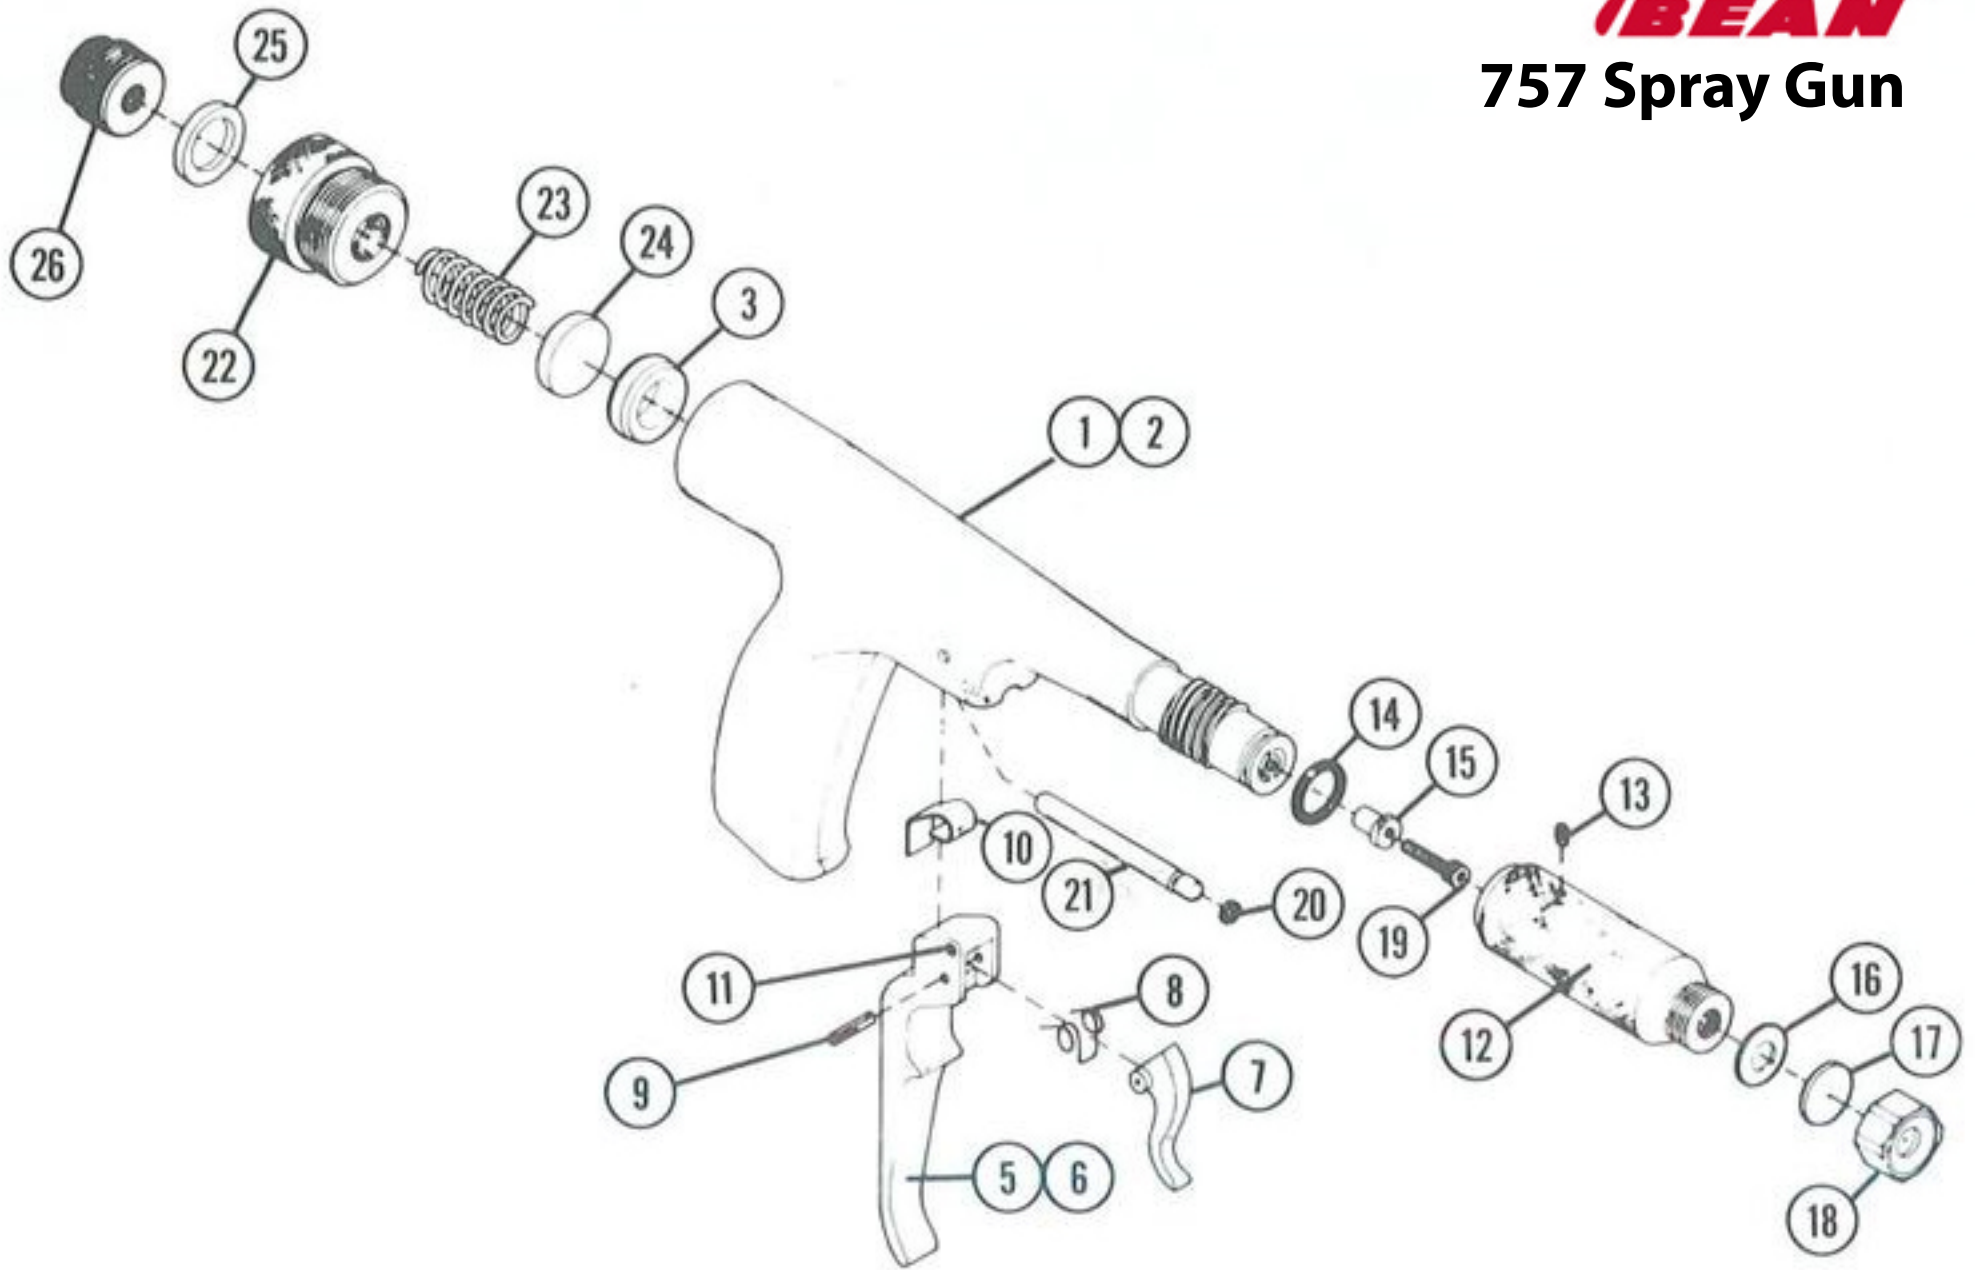

## 757 Spray Gun

Ref No.	Part No.	Qty Req.	Item description
1	1234923	1	Grip & Seat Assembly
3	1234876	1	Valve Seat
5	1234922	1	Trigger & Latch Assembly
6	1234553	1	Trigger
8	1234881	1	Latch Spring
9	1177217	1	Roll Pin
10	1278390	1	Wear Clip
11	1187961	1	Roll Pin 5/32 X 1
12	1234874	1	Adjusting Sleeve
13	1112962	1	Set Screw Hex Head Socket
14	1185360	1	O-Ring
15	1234875	1	Whirl
16	15528	1	Gasket Nozzle
17	14691	1	Disc #3
17	14191	1	Disc #5
17	15066	1	Disc #6
17	14192	1	Disc #7
17	28755	1	Disc #4
18	1234994	1	Nozzle Cap (15481)
19	320107	1	Socket Head Capscrew
20	1177386	1	O-Ring
21	1234877	1	Valve Stem
23	1234880	1	Valve Spring
24	5269041	1	Valve Disc
25	17236	1	Gasket
26	1236337	1	Adapter, 3/4" Hose Thread to 1/4" PT