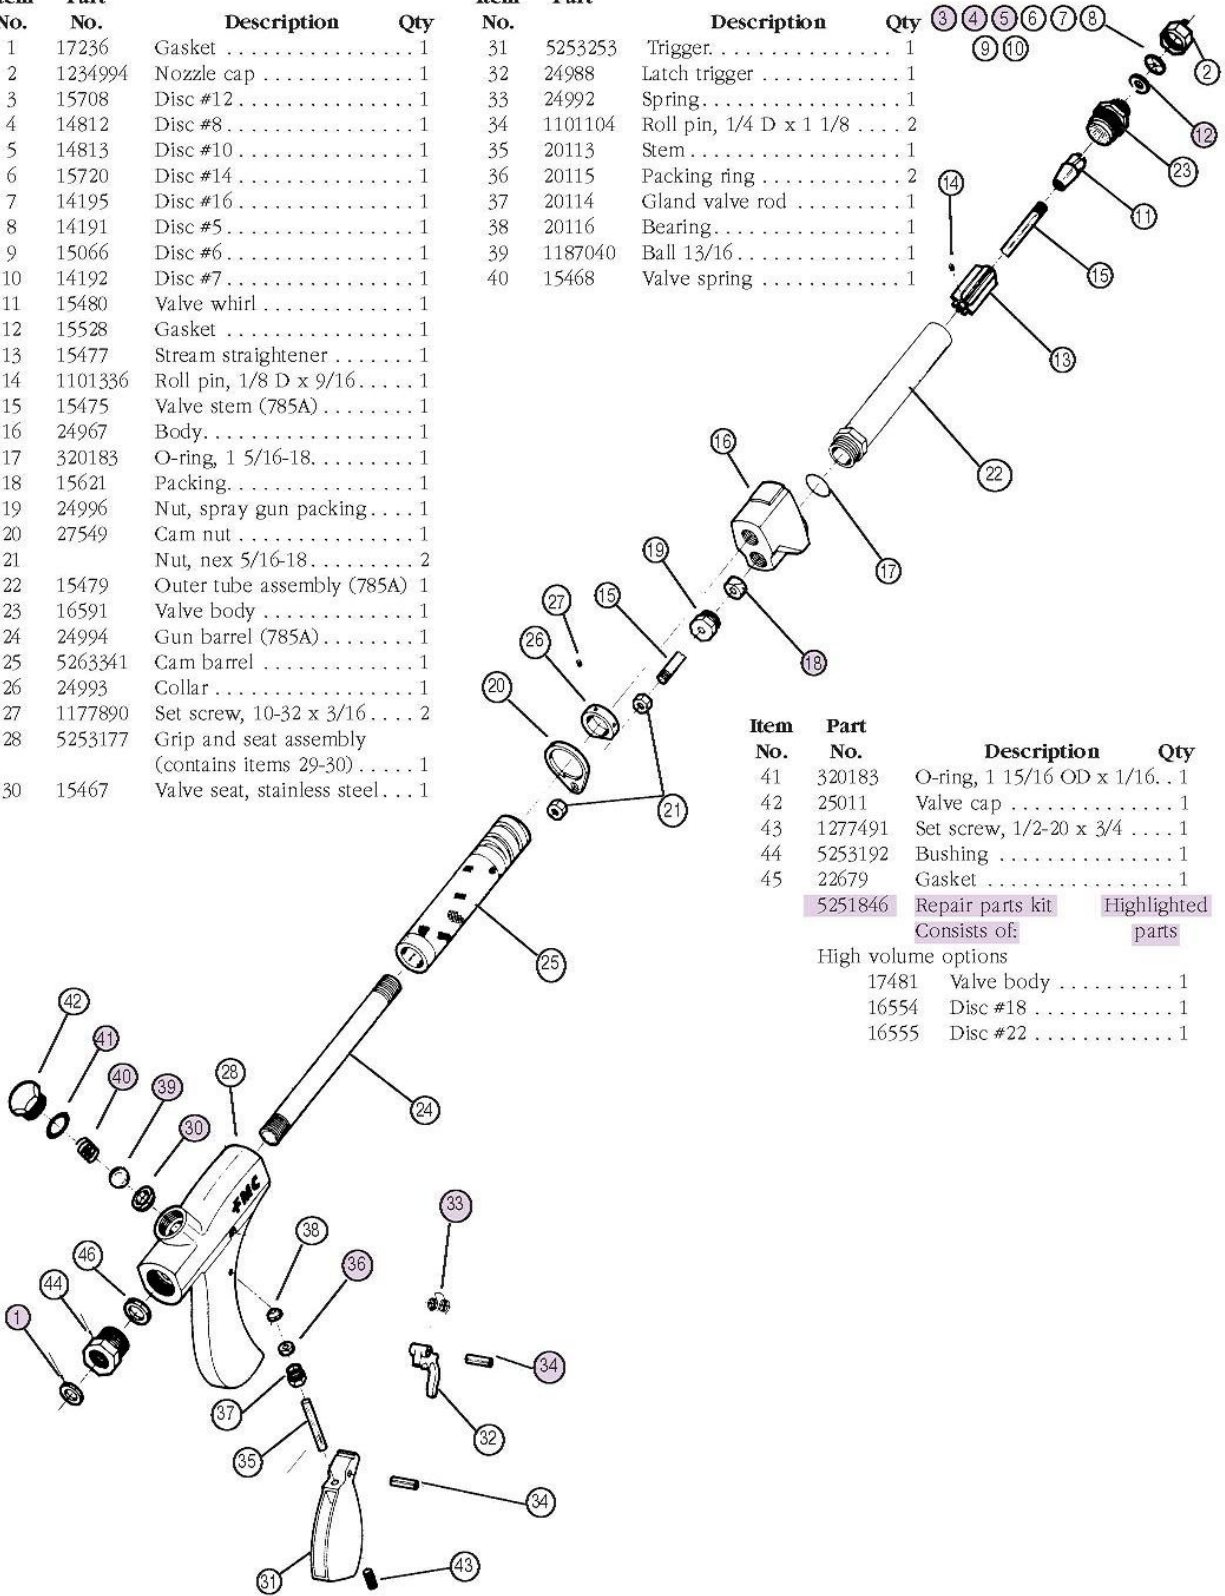

John Bean 785 Spray Gun Parts List

Item No.	Part No.	Description	Qty
1	17236	Gasket	1
2	1234994	Nozzle cap	1
3	15708	Disc #12	1
4	14812	Disc #8	1
5	14813	Disc #10	1
6	15720	Disc #14	1
7	14195	Disc #16	1
8	14191	Disc #5	1
9	15066	Disc #6	1
10	14192	Disc #7	1
11	15480	Valve whirl	1
12	15528	Gasket	1
13	15477	Stream straightener	1
14	1101336	Roll pin, 1/8 D x 9/16	1
15	15475	Valve stem (785A)	1
16	24967	Body	1
17	320183	O-ring, 1 5/16-18	1
18	15621	Packing	1
19	24996	Nut, spray gun packing	1
20	27549	Cam nut	1
21		Nut, nex 5/16-18	2
22	15479	Outer tube assembly (785A)	1
23	16591	Valve body	1
24	24994	Gun barrel (785A)	1
25	5263341	Cam barrel	1
26	24993	Collar	1
27	1177890	Set screw, 10-32 x 3/16	2
28	5253177	Grip and seat assembly (contains items 29-30)	1
30	15467	Valve seat, stainless steel	1

Item No.	Part No.	Description	Qty
31	5253253	Trigger	1
32	24988	Latch trigger	1
33	24992	Spring	1
34	1101104	Roll pin, 1/4 D x 1 1/8	2
35	20113	Stem	1
36	20115	Packing ring	2
37	20114	Gland valve rod	1
38	20116	Bearing	1
39	1187040	Ball 13/16	1
40	15468	Valve spring	1

Item No.	Part No.	Description	Qty
41	320183	O-ring, 1 15/16 OD x 1/16	1
42	25011	Valve cap	1
43	1277491	Set screw, 1/2-20 x 3/4	1
44	5253192	Bushing	1
45	22679	Gasket	1

5251846 Repair parts kit Highlighted parts
 Consists of:

High volume options

17481	Valve body	1
16554	Disc #18	1
16555	Disc #22	1