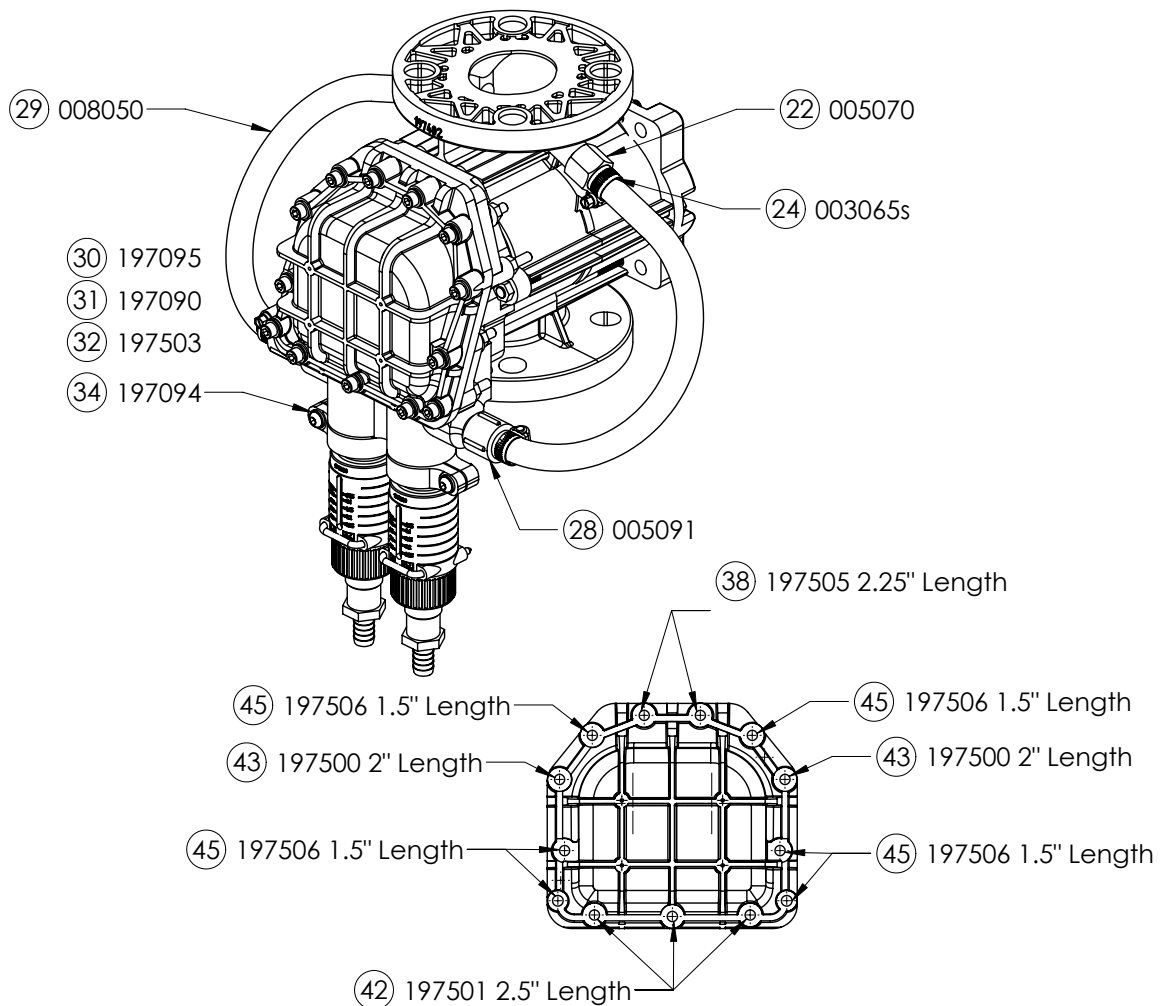

Injector Repair Parts

TurboDos 100

Reference #	Part #	Description
22	005070	1/2" Brass Barb NPT
24	003065S	Clamp 1/2 (worm gear)
28	005091	Insert Female Adapter 1/2"
29	008050	Side Injection Hose 1/2" ID
30	197095	Nut, Hex 1/4 x 2 SST
31	197090	1/4" Flat Washer SS
32	197503	1/4" Lock Washer SS
34	197094	1/4-20 SHC Screw 1" L SS
38	197505	1/4-20 SHC Screw 2.25" L SS
42	197501	1/4-20 SHC Screw 2.5" LSS
43	197500	1/4-20 SHC Screw 2" L SS
45	197506	1/4-20 SHC Screw 1.5" L SS

Lower end injector & wear parts kits 1%:

Kit A Wear Parts Kit (dosage piston, O-ring)	011850	14, 44
Kit B Wear Parts Kit (Kit A, inner cylinder, shaft, O-ring, gasket)	011097	12, 14, 26, 37, 44, 52
Kit C Wear Parts Kit (Kit A, shaft, cylinders, O-rings)	011133	7, 12, 14, 37, 44, 52, 60
Kit D Suction Tube Fitting Assy (poppet, O-ring, spring, fitting, barb, twistlock)	011462L	10, 11, 12, 13, 77, 80
Kit F Lower End Kit, complete	011101	7, 10, 11, 12, 13, 14, 16, 25, 26, 27, 37, 44, 52, 60, 61, 71, 77, 79, 80

Manual Reference	Part #	Description of Part
7	190040	Outer Cylinder
10	194418H	Spring
11	011452	Suction Tube Fitting
12	212120	O-ring
13	011453A	Check poppet
14	212005	O-ring
16	195709	Body To Lower End Gasket
25	011025T	Hose 1/2"Id X 10'L
26	195761	Anti-Lock Gasket Large
27	011018B	Turbo Filter
37	195405	Inner Cylinder
44	010044P	Dosage Piston
52	195728	Shaft
60	212517	O-ring
61	197222	Ratio Adjuster
71	194414	Nut Suction Tube Fitting
77	003039	Hose Barb 1/2 X 3/8 Nptf
79	195224	Interlock Pin
80	194415	Twistlock

Lower End Assembly