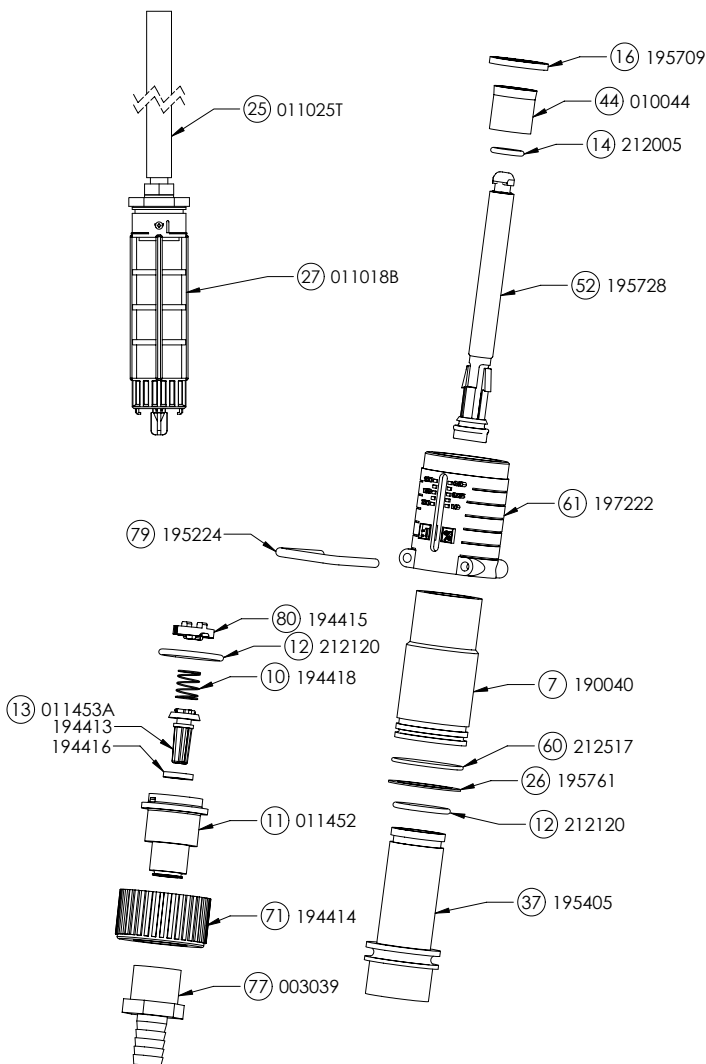

Injector Repair Parts

TurboDos 100

Reference #	Part #	Description
22	005070	1/2" Brass Barb NPT
24	003065S	Clamp 1/2 (worm gear)
28	005091	Insert Female Adapter 1/2"
29	008050	Side Injection Hose 1/2" ID
30	197095	Nut, Hex 1/4 x 2 SST
31	197090	1/4" Flat Washer SS
32	197503	1/4" Lock Washer SS
34	197094	1/4-20 SHC Screw 1" L SS
38	197505	1/4-20 SHC Screw 2.25" L SS
42	197501	1/4-20 SHC Screw 2.5" LSS
43	197500	1/4-20 SHC Screw 2" L SS
45	197506	1/4-20 SHC Screw 1.5" L SS

Lower end injector & wear parts kits 1%:

Kit A Wear Parts Kit (dosage piston, O-ring)	011850	14, 44
Kit B Wear Parts Kit (Kit A, inner cylinder, shaft, O-ring, gasket)	011097	12, 14, 26, 37, 44, 52
Kit C Wear Parts Kit (Kit A, shaft, cylinders, O-rings)	011133	7, 12, 14, 37, 44, 52, 60
Kit D Suction Tube Fitting Assy (poppet, O-ring, spring, fitting, barb, twistlock)	011462L	10, 11, 12, 13, 77, 80
Kit F Lower End Kit, complete	011101	7, 10, 11, 12, 13, 14, 16, 25, 26, 27, 37, 44, 52, 60, 61, 71, 77, 79, 80

Manual Reference	Part #	Description of Part
7	190040	Outer Cylinder
10	194418H	Spring
11	011452	Suction Tube Fitting
12	212120	O-ring
13	011453A	Check poppet
14	212005	O-ring
16	195709	Body To Lower End Gasket
25	011025T	Hose 1/2"Id X 10'L
26	195761	Anti-Lock Gasket Large
27	011018B	Turbo Filter
37	195405	Inner Cylinder
44	010044P	Dosage Piston
52	195728	Shaft
60	212517	O-ring
61	197222	Ratio Adjuster
71	194414	Nut Suction Tube Fitting
77	003039	Hose Barb 1/2 X 3/8 Nptf
79	195224	Interlock Pin
80	194415	Twistlock

Lower End Assembly