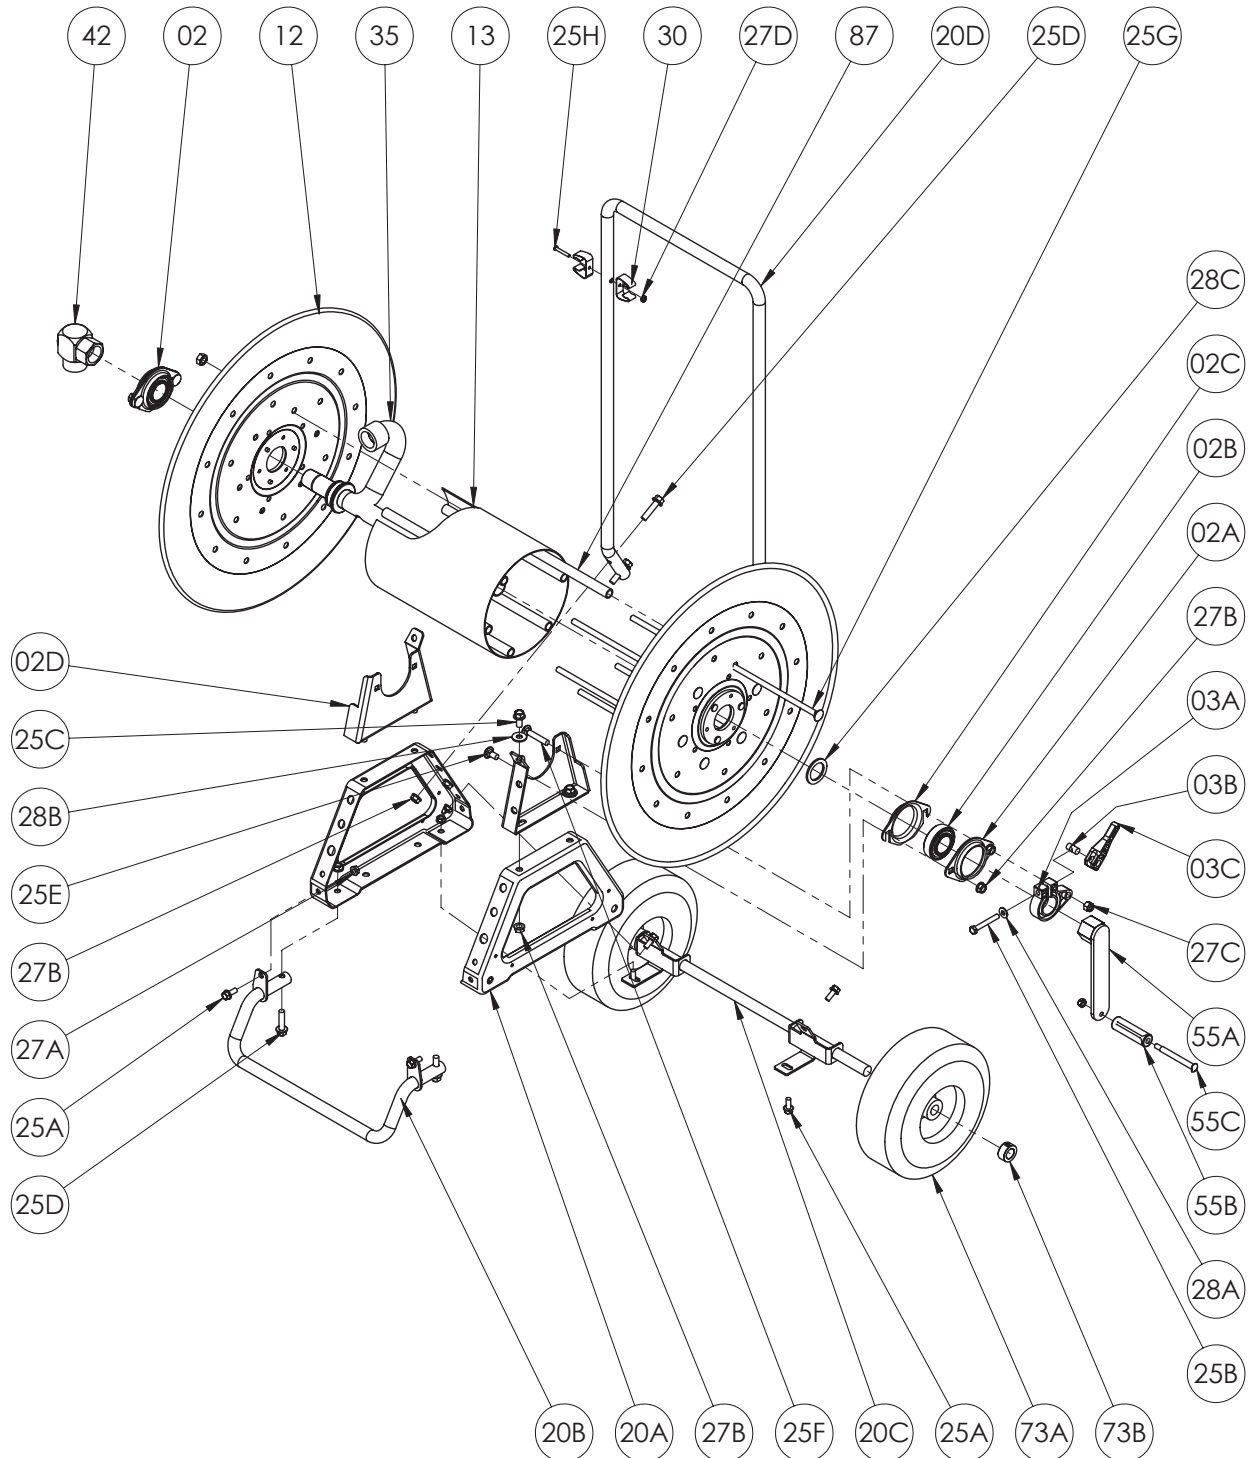

ISO 87 PARTS LIST MODEL GHAT 1200 Portable Hose Reel

PARTS LIST
ISO 87
Model GHAT 1200

When ordering parts

BE SURE TO SPECIFY COMPLETE MODEL NUMBER and SERIAL NUMBER OF REEL.

USE PART NUMBER!

<u>Drawing No.</u>	<u>Description</u>	<u>PART NUMBER</u>	<u>Qty.</u>
02	1" Self Aligning Bearing Complete.....	9902.2600	2
02A	Self-Aligning Bearing Holder.....	9902.2800	2
02B	1" Self-Aligning Bearing Insert Only	9902.1500	2
02C	Self-Aligning Bearing Holder - Slotted.....	9902.2801	2
02D	Raised Spool Support Bracket	9965.0145	2
03	Cam Lock Drag Brake Complete (Includes Mounting Hardware)	9947.0140	1
03A	Cam Lock Drag Brake for 1800 Series (Hub Piece Only).....	9947.0141	1
03B	Brass Barrel Nut for Cam Lock Brake	9947.0133	1
03C	Cam Lock Drag Brake Lever	9947.0132	1
04	1" MIPT x 3/4" MGHT Adaptor (Not Shown)	9950.0001	1
12	23-24 Disc - 22.75" Diameter	9903.1121	2
13	Drum, 8" Dia. (Specify Model)	9905.3121	1
20A	Frame - Steel E-Coated.....	9906.0011	2
20B	Front Foot	9906.0733	1
20C	Rear Axle Assembly	9906.0734	1
20D	Push Handle	9906.0731	1
25A	5/16" - 18 x 3/4" Spinlock Bolt	9904.2101	6
25B	5/16"-18 x 2-1/4" Hex Head Bolt.....	9904.1107	1
25C	3/8"-16 x 3/4" Spinlock Bolt	9904.2201	4
25D	3/8"-16 x 1-1/2" Spinlock Bolt	9904.2204	6
25E	3/8"-16 x 3/4" Carriage Bolt	9904.0201	3
25F	3/8"-16 x 2" Carriage Bolt	9904.0206	1
25G	3/8"-16 Carriage Bolt with Nut	9904.0223	6
25H	#10-32 x 1-1/4" Slotted Round Head Screw.....	9904.8205	1
27A	5/16"-18 Hex Toplock Flanged Nut.....	9904.5602	6
27B	3/8"-16 Spinlock Nut	9904.6200	14
27C	3/8" - 16 Hexhead Nut (ESNA for Cam-Lock Brake).....	9904.5201	1
27D	#10-32 Hex Nut.....	9904.4900	1
28A	5/16" Flat Washer	9954.0006	1
28B	3/8" Flat Washer	9954.0007	4
28C	1" Pipe Hub Spacer (1-7/8" O.D. x 1-5/16" I.D. x 1/8" Thick).....	9954.0021	As Req'd
30	3/4" Retaining Clip	9965.0055	2
31	5' Lead-In Garden Hose (Not Shown)	9965.0060	1
35	1" Welded Iron Pipe Hub Assembly with 3/4" GHT Riser.....	9901.1600	1
42	Swivel Joint, 1" FxF	9929.8538	1
55A	Hand Crank, Complete with Handle, Bolt & Nut.....	9914.0041	1
55B	Black Plastic Handle for Crank.....	9914.0506	1
55C	Bolt with Nut for Black Plastic Handle	9914.0511	1
73A	Wheel/Tire.....	9965.0066	2
73B	Shaft Collar (3/4" ID, 1.25" OD, 0.56" LGTH).....	9955.0252	2
87	3/8" Spacer Pipe (Specify Model).....	9904.3200	6