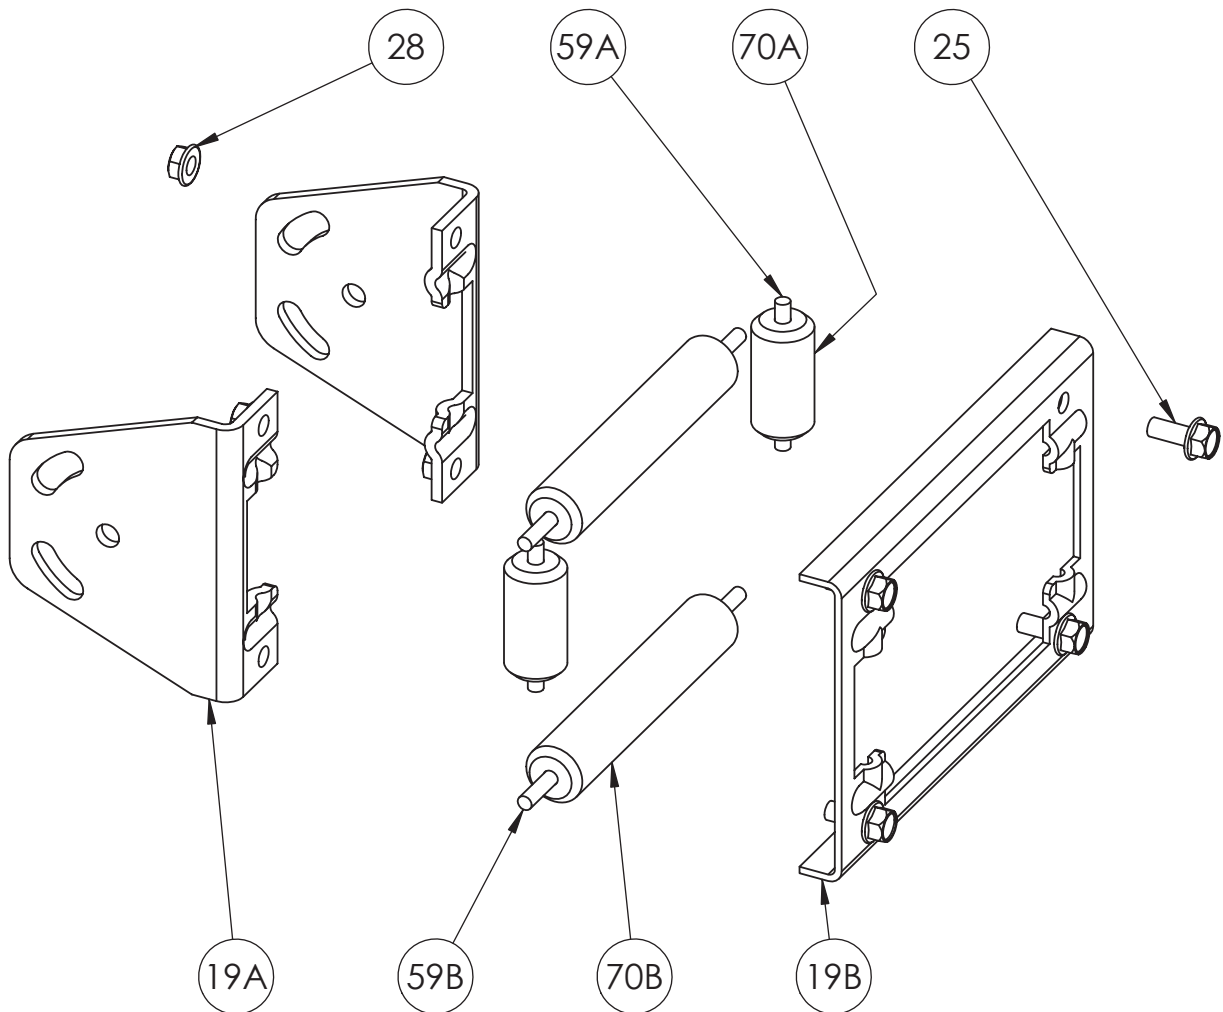

## ISO 208 PARTS LIST N-Series Roller Assembly

**PARTS LIST**  
**ISO 208**  
**N-Series Roller Assembly**

When ordering parts

**BE SURE TO SPECIFY COMPLETE MODEL NUMBER and SERIAL NUMBER OF REEL.**

**USE PART NUMBER!**

<u>Drawing No.</u>	<u>Description</u>	<b><u>PART NUMBER</u></b>	<u>Quantity</u>
19A	"N" Series Roller Mounting Bracket .....	9940.0171	2
19B	"N" Series Roller Bracket Frame.....	Specify Model	1
19A	Stainless Steel "N" Series Roller Mounting Bracket .....	9904.2101	2
19B	Stainless Steel "N" Series Roller Bracket Frame.....	Specify Model	1
25	5/16"-18 x 3/4" Spinlock Bolt .....	9904.5100	4
28	5/16"-18 Spinlock Nut .....	9940.0190	4
25	Stainless Steel 5/16"-18 x 3/4" Spinlock Bolt .....	9940.0200	4
28	Stainless Steel 5/16"-18 Spinlock Nut .....	9960.0005	4
59A	1/4" Dia. Stainless Steel Rod 2-3/4" Long .....	9940.0190	2
59B	1/4" Dia. Stainless Steel Rod.....	Specify Model	2
70A	1" Dia. X 2" Long Roller for Stamped HGS .....	9940.0180	2
70B	1" Dia. or Stamped HGS.....	Specify Model	2