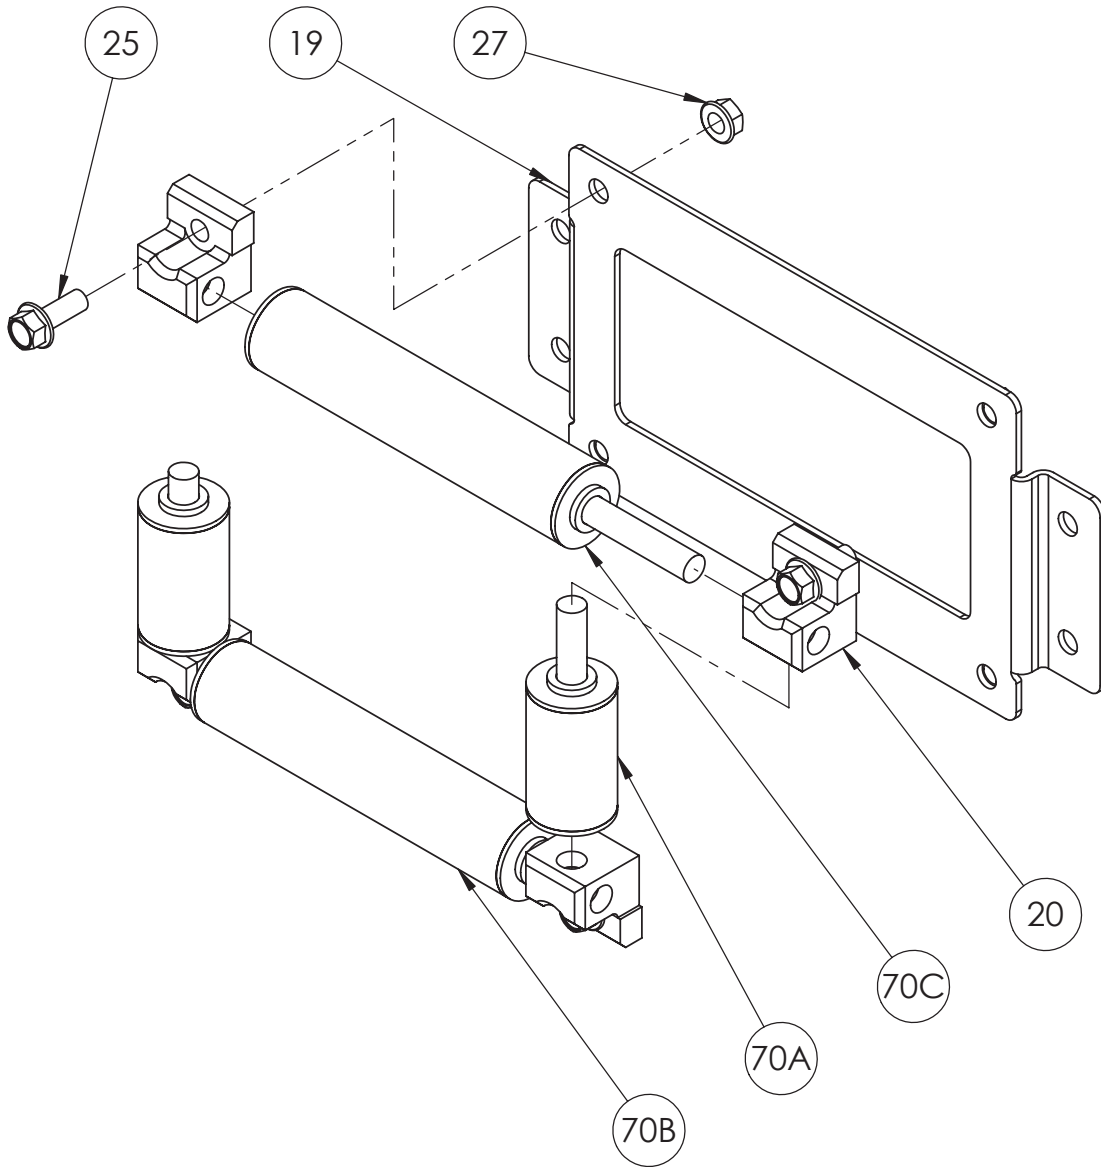

ISO 245 PARTS LIST

R300 SERIES ROLLER ASSEMBLY

**PARTS LIST
ISO-245
R300 SERIES ROLLER ASSEMBLY**

When ordering parts

**BE SURE TO SPECIFY COMPLETE MODEL NUMBER and SERIAL NUMBER OF REEL.
USE PART NUMBER!**

<u>Item No.</u>	<u>Description</u>	<u>PART NUMBER</u>	<u>Quantity</u>
19	R-300 Series Roller Mounting Bracket.....	Specify Model	1
19	Stainless Steel R-300 Series Roller Mounting Bracket.....	Specify Model	1
20	EH650 Mounting Block (Plated)	9940.0076	4
25	3/8"-16 x 1" Spinlock Bolt	9904.2202	4
25	Stainless Steel 3/8"-16 x 1" Spinlock Bolt	9960.0072	4
27	3/8"-16 Spinlock Nut.....	9904.6200	4
27	Stainless Steel 3/8"-16 Spinlock Nut	9960.0091	4
70A	1-1/2" Roller w/ Rod (Specify Model)	9940.0180	2
70B	1-1/2" Roller w/ Rod	Specify Model	2
70C	1-1/2" Trunion Bearing.....	9940.0007	8