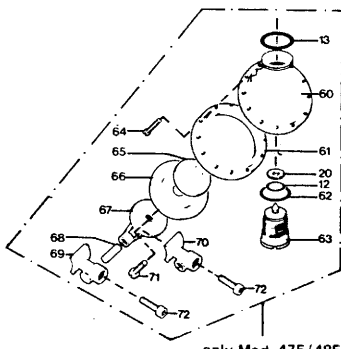

Models 425/475, 435/485 Backpack Sprayers

only Mod. 425/435

only Mod. 475/485

Ref. No.	Order No.	Description
2	0010165	Fill. head screw
3	0012185	Fill. head screw
4	0030131	Washer
5	4031392	Bolt
6	0012185	Fill. head screw
7	0610402	Repair set shutoff valve
8	0062258	Gasket
9	0062106	Gasket
10	0062115	O-ring
11	0062138	R-ring
12	0062139	R-ring
13	0062140	R-ring
14	0064234	Hose
15	0066388	Clamp, assy.
16	0066394	Clamp
17	4043123	Stop plate
18	4035111	Tube
20	4061257	Valve plate
21	4073179	Tank cap
22	4074148	Screw cap
23	4074323	Adjustment piece
24	4074350	Sealing
25	0070260	Compression spring
26	4074337	Screw cap
27	4074344	Adjustment cap
28	4074410	Bushing
29	4074263	Flat spray jet
30	4074756	Swirl plate
31	4074283	Jet filter
32	4074755	Jet cap
34	4074500	Clamp
35	4074527	Elbow
36	4200162	Tank frame, 151
	4200201	Tank frame, 201
37	4200166	Filter basket
38	4300300	Carrying strap (item 73 incl.)
	4300299	Carrying strap (item 73 incl.)
39	4400240	Pressure cylinder (item 10, 23-25, 27 incl.)
40	4400168	Cylinder, assy.
41	4074409	Connecting rod without stud
42	4074262	Lever
43	4073558	Piston
44	4400189	Collar viton
45	4800172	Shut-off valve, assy.
	4800170	Shutoff valve, assy., bracket incl.
46	4800173	Lever (item 75 incl.)
47	4900230	Spray tube (500mm)
48	4061458	Gasket
49	0031356	Washer
50	0062258	Gasket
51	4074677	Protection cap
52	0010110	Fill. head screw
53	0020101	Hex. nut
54	4074408	Connecting rod with stud
55	4074412	Strap holder
60	4073411	Housing (diaphragm)
61	4073410	Flange
62	0062228	O-ring
63	4400222	Threaded collar, assy. (item 12, 20 incl.)
64	0010492	Fill. head screw
65	4074247	Plunger
66	4074245	Diaphragm
67	4074233	Connection rod
68	4031130	Pin
69	4074234	Lever 1
70	4074243	Lever 2
71	0010193	Fill. head screw
72	0010141	Fill. head screw
73	4074833	Plastik hook
74	4900252	Hollow cone jet, assy. (item 9, 30-32 incl.)
75	4074392	Handle
--	4400221	Diaphragm pump, assy. (item 11, 13, 39, 60-67, 71 incl.)
ACCESSORIES		
1	4200215	Plug (item 10 incl.)
47	4900319	Spray tube (690mm)
80	4900100	Twin nozzle
81	4900396	Extension lance (1250mm)
82	4900345	Extension Lance (220mm)
86	4074513	Deflector nozzle, dark blue
87	4074514	Deflector nozzle, yellow
88	4074385	Deflector nozzle, orange
89	4074386	Deflector nozzle, lt. blue
90	4900356	Pressure gauge w/ connection parts
91	0065186	Pressure gauge
92	4900325	Extension lance (500mm)
93	2700316	Check valve
94	4074338	Screw cap
95	0062249	O-ring
--	4900186	Drift guard
--	4900206	ADS. spray tip, assy.
--	4900323	Bio-spray attachment
--	4200205	Reduction insert, gaskets incl.
--	4900313	Gasket set (item 8-10, 44, 48 incl.)
--	4900321	Gasket set (item 8-10, 44, 66 incl.)
96	2300662	Umbrella check valve
97	4074295	Plastic pin