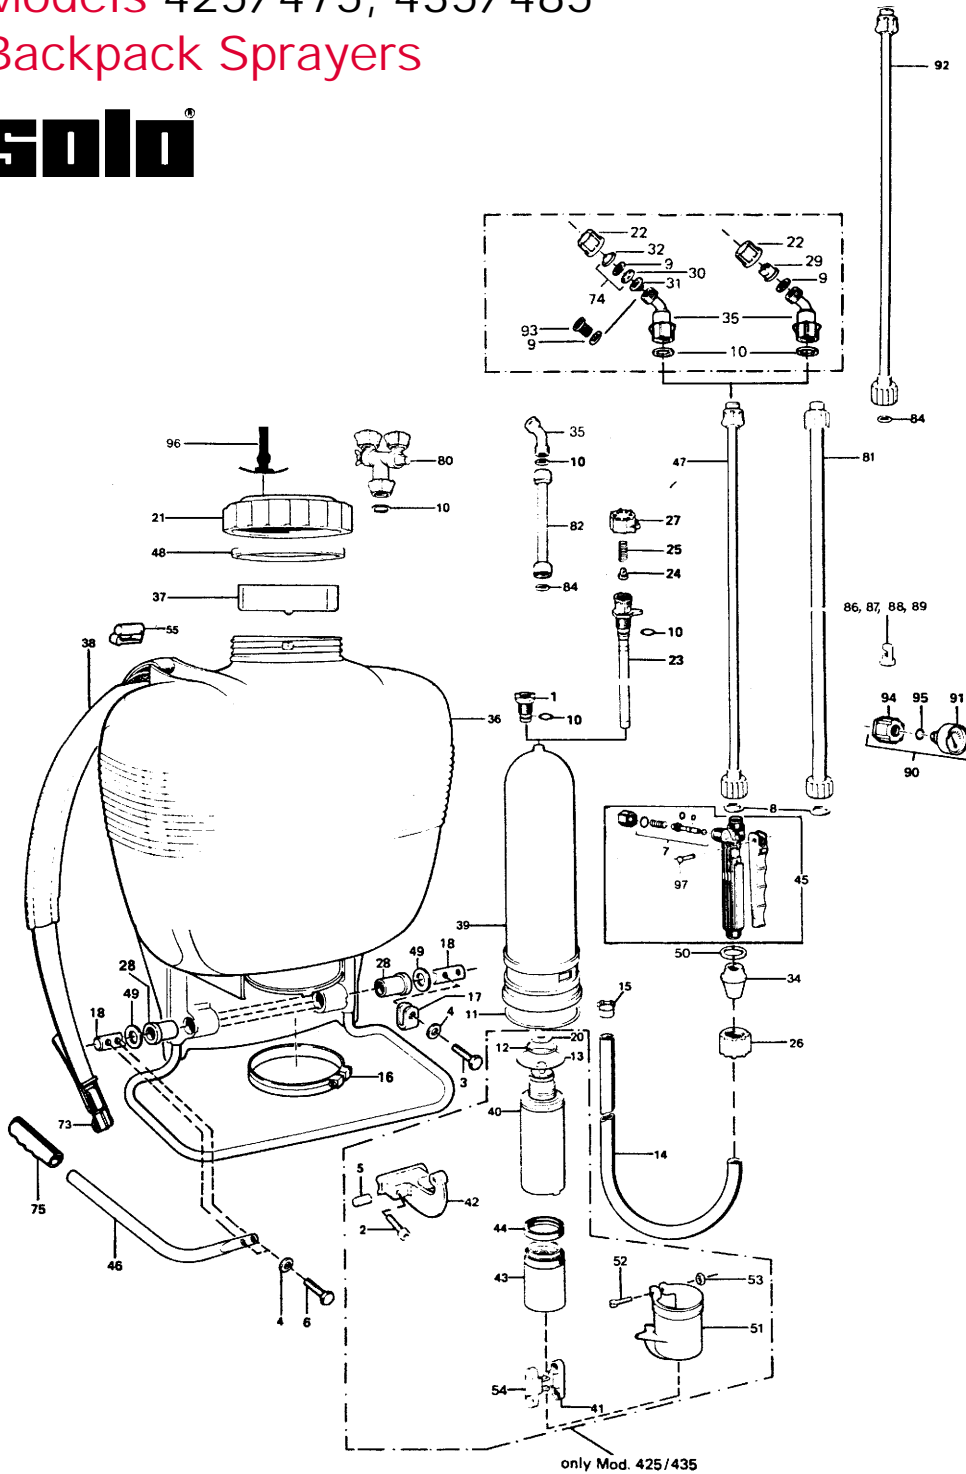

Models 425/475, 435/485 Backpack Sprayers

only Mod. 425/435

only Mod. 475/485

Ref. No.	Order No.	Description
2	0010165	Fill. head screw
3	0012185	Fill. head screw
4	0030131	Washer
5	4031392	Bolt
6	0012185	Fill. head screw
7	0610402	Repair set shutoff valve
8	0062258	Gasket
9	0062106	Gasket
10	0062115	O-ring
11	0062138	R-ring
12	0062139	R-ring
13	0062140	R-ring
14	0064234	Hose
15	0066388	Clamp, assy.
16	0066394	Clamp
17	4043123	Stop plate
18	4035111	Tube
20	4061257	Valve plate
21	4073179	Tank cap
22	4074148	Screw cap
23	4074323	Adjustment piece
24	4074350	Sealing
25	0070260	Compression spring
26	4074337	Screw cap
27	4074344	Adjustment cap
28	4074410	Bushing
29	4074263	Flat spray jet
30	4074756	Swirl plate
31	4074283	Jet filter
32	4074755	Jet cap
34	4074500	Clamp
35	4074527	Elbow
36	4200162	Tank frame, 151
	4200201	Tank frame, 201
37	4200166	Filter basket
38	4300300	Carrying strap (item 73 incl.)
	4300299	Carrying strap (item 73 incl.)
39	4400240	Pressure cylinder (item 10, 23-25, 27 incl.)
40	4400168	Cylinder, assy.
41	4074409	Connecting rod without stud
42	4074262	Lever
43	4073558	Piston
44	4400189	Collar viton
45	4800172	Shut-off valve, assy.
	4800170	Shutoff valve, assy., bracket incl.
46	4800173	Lever (item 75 incl.)
47	4900230	Spray tube (500mm)
48	4061458	Gasket
49	0031356	Washer
50	0062258	Gasket
51	4074677	Protection cap
52	0010110	Fill. head screw
53	0020101	Hex. nut
54	4074408	Connecting rod with stud
55	4074412	Strap holder
60	4073411	Housing (diaphragm)
61	4073410	Flange
62	0062228	O-ring
63	4400222	Threaded collar, assy. (item 12, 20 incl.)
64	0010492	Fill. head screw
65	4074247	Plunger
66	4074245	Diaphragm
67	4074233	Connection rod
68	4031130	Pin
69	4074234	Lever 1
70	4074243	Lever 2
71	0010193	Fill. head screw
72	0010141	Fill. head screw
73	4074833	Plastik hook
74	4900252	Hollow cone jet, assy. (item 9, 30-32 incl.)
75	4074392	Handle
--	4400221	Diaphragm pump, assy. (item 11, 13, 39, 60-67, 71 incl.)
ACCESSORIES		
1	4200215	Plug (item 10 incl.)
47	4900319	Spray tube (690mm)
80	4900100	Twin nozzle
81	4900396	Extension lance (1250mm)
82	4900345	Extension Lance (220mm)
86	4074513	Deflector nozzle, dark blue
87	4074514	Deflector nozzle, yellow
88	4074385	Deflector nozzle, orange
89	4074386	Deflector nozzle, lt. blue
90	4900356	Pressure gauge w/ connection parts
91	0065186	Pressure gauge
92	4900325	Extension lance (500mm)
93	2700316	Check valve
94	4074338	Screw cap
95	0062249	O-ring
--	4900186	Drift guard
--	4900206	ADS. spray tip, assy.
--	4900323	Bio-spray attachment
--	4200205	Reduction insert, gaskets incl.
--	4900313	Gasket set (item 8-10, 44, 48 incl.)
--	4900321	Gasket set (item 8-10, 44, 66 incl.)
96	2300662	Umbrella check valve
97	4074295	Plastic pin