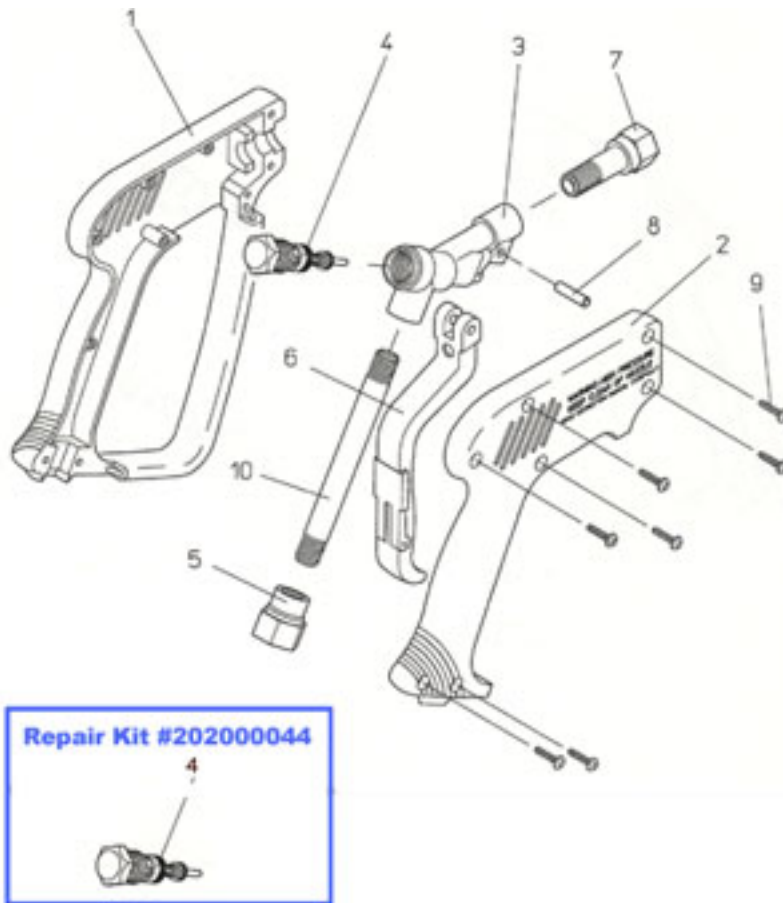

ST-1500 Spray Gun #201500510

ST-1500 #201500510

<i>Item</i>	<i>Order #</i>	<i>Description</i>
1	020001900	Plastic housing with handle (left)
2	020001910	Plastic housing (right)
3	010001371	Valve housing
4	202000044	Complete valve assembly/Repair kit
5	010002610	3/8" FNPT inlet hex only
6	202000030	Trigger, complete
7	010002640	Outlet, 1/4" FNPT
8	040000031	Pin
9	040000050	Screw
10	070001397	Inlet pipe only
5 & 10	202000497	Inlet pipe with hex