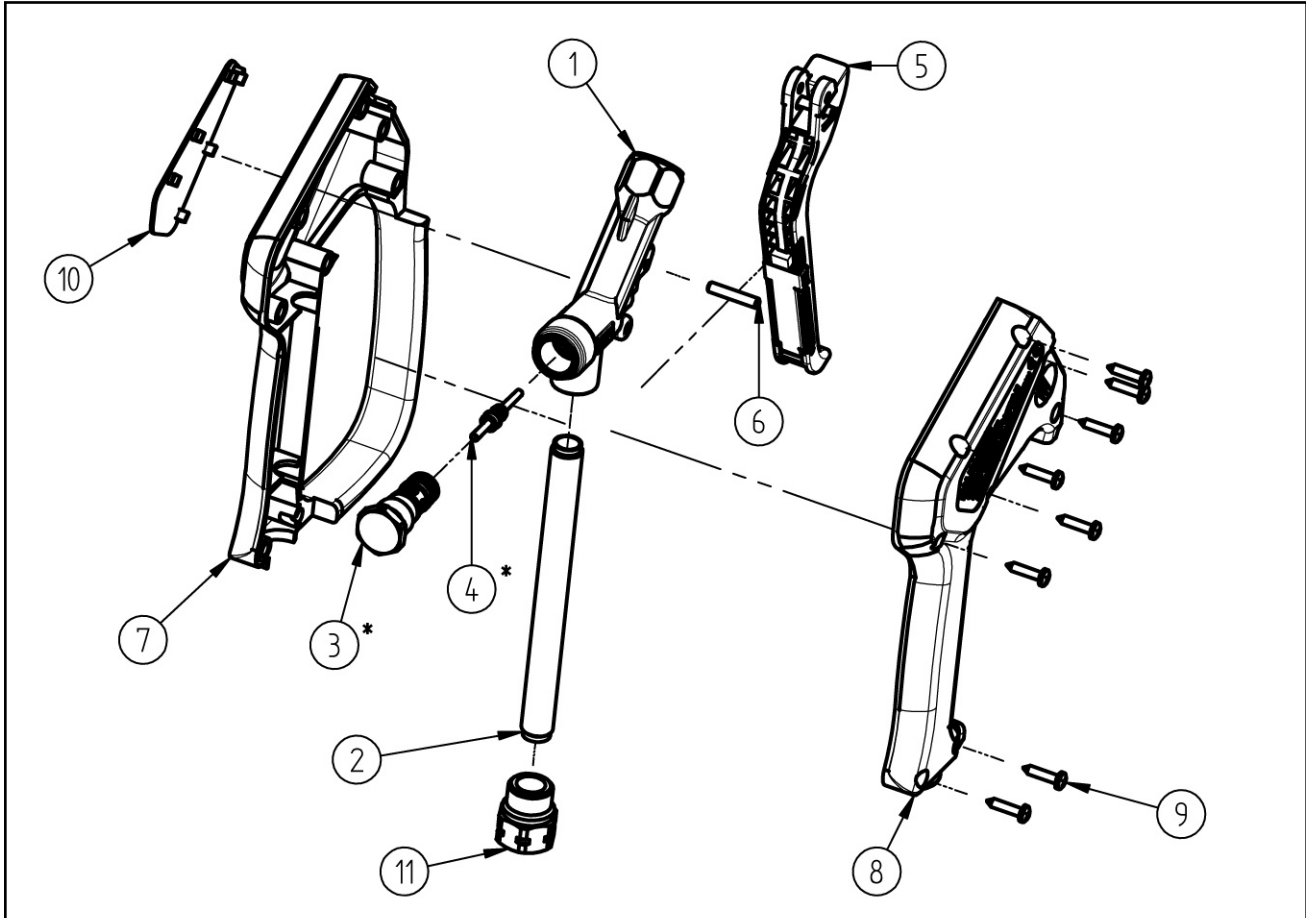

Spare Parts
Spray Gun ST - 2315
 Item-No. 202315510

Pos.	Item-No.	Description
1	01 0007 343	Housing ST-2300/2600 1/4" NPT
2	07 0001 397	Pipe inlet
3	20 2300 445	Valve TM
4	20 2300 380	Piston rod complete
5	20 2300 411	Trigger complete
6	04 0007 081	Axle for trigger
7	02 0008 615	Plastic housing with handle
8	02 0008 620	Plastic housing
9	04 0000 051	Screw 3.5x16
10	02 0008 649	Label ST-2315
11	04 0001 024	Inlet nut 3/8 NPT female