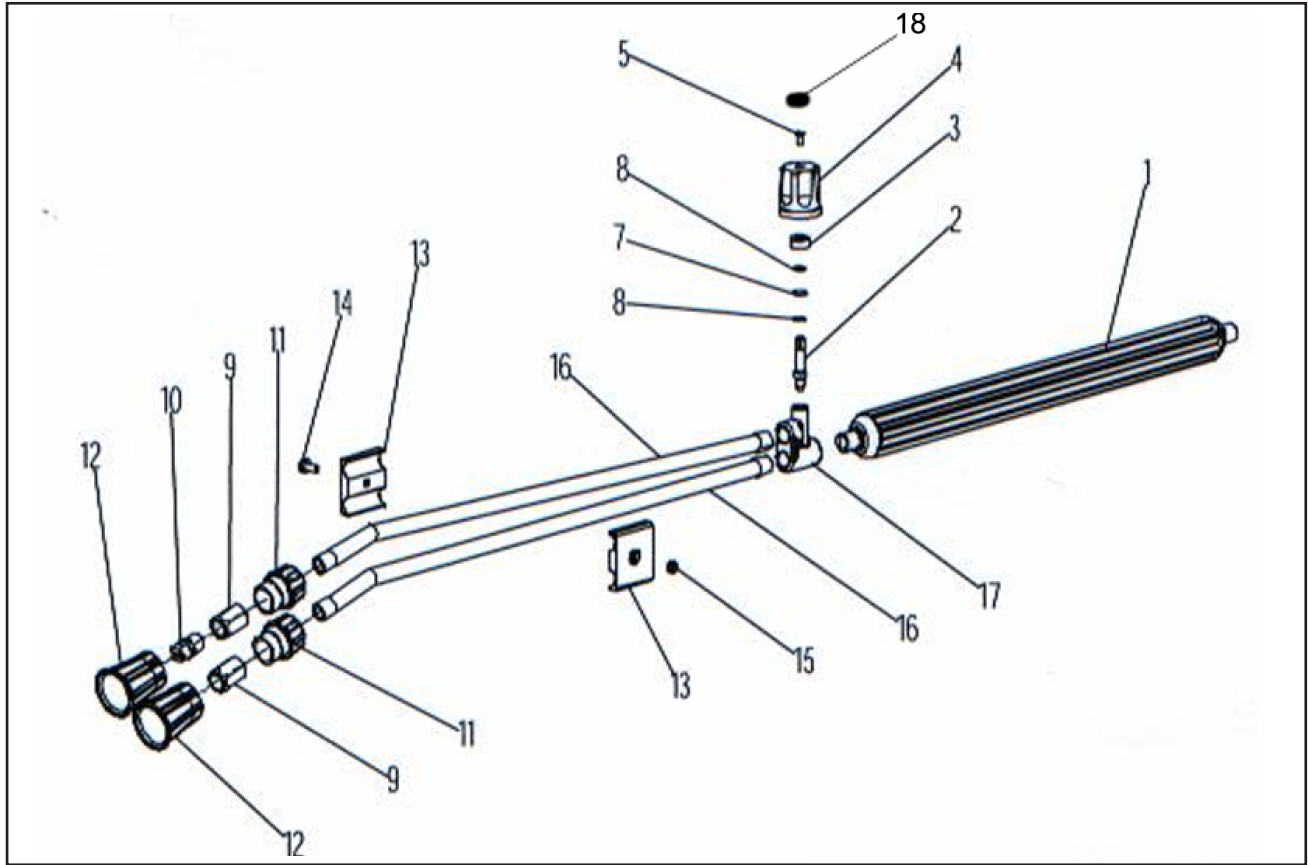

Spare Parts
ST - 53 Dual Lance
 Item-No. 200053500 (38") 200053565 (72")

Pos.	Item-No.	Description	
1	070000240	Spray lance, insulated 430mm	
2	In Repair Kit	Adjustment rod	
3	In Repair Kit	Stop nut	
4	In Repair Kit	hand wheel	
5	In Repair Kit	Screw	
6	In Repair Kit	Plastic cover	
7	In Repair Kit	O-ring	
8	In Repair Kit	Brass washer	
9	100001120	Bushing	
10	120253002	Low pressure nozzle, brass	
NA	11	020000275	Screw cap
NA	12	020000270	Nozzle protector
	13	050081020	Plastic clamp

Pos.	Item-No.	Description
14	040000170	Screw
15	040000160	Bushing
16	070000030	Lance, 500mm
17	010002564	Housing, brass
*	020000005	Repair kit, knob assembly
*	120000010	Repair kit, valve assembly