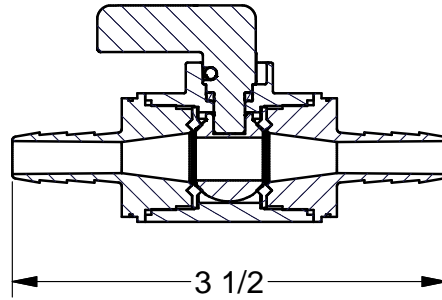

4

3

2

1

Parts List

ITEM	QTY	PART NUMBER	DESCRIPTION
1	1	LV038SUBV	LV038 Body Sub-Assembly FKM
2	2	LV03258V	3/8" MICRO-VALVE SEAT
3	2	LVHB03256	3/8" HB ENDPLATE

4

3

UNLESS SPECIFICALLY NOTED, THIS DRAWING AND ITEMS SHOWN ON THIS DRAWING ARE SUBJECT TO CHANGE AT ANY TIME.

DESCRIPTION  
 3/8" HOSEBARB MICROVALVE

PART NUMBER  
 LVHB038V