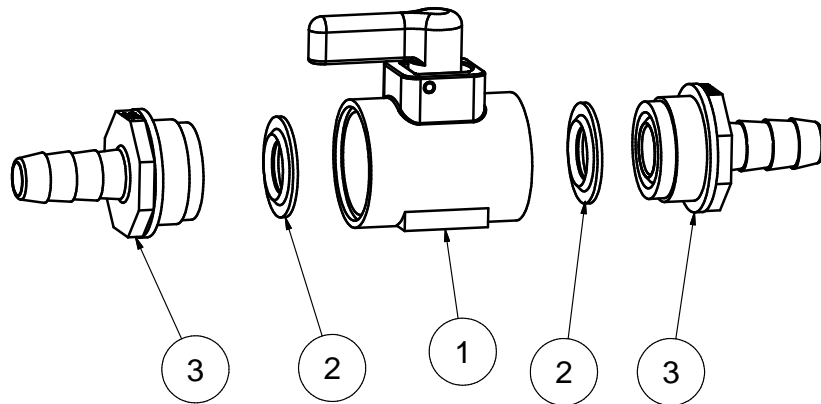

4

3

2

1

Parts List

ITEM	QTY	PART NUMBER	DESCRIPTION
1	1	LV038SUBV	LV038 Body Sub-Assembly FKM
2	2	LV03258V	3/8" MICRO-VALVE SEAT
3	2	LVHB03256	3/8" HB ENDPLATE

4

3

UNLESS SPECIFICALLY NOTED, THIS DRAWING AND ITEMS SHOWN ON THIS DRAWING ARE SUBJECT TO CHANGE AT ANY TIME.

DESCRIPTION  
 3/8" HOSEBARB MICROVALVE

PART NUMBER  
 LVHB038V