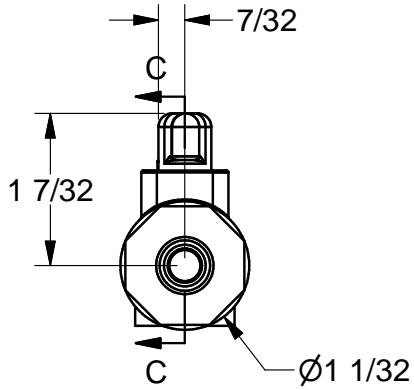

4

3

2

1

Parts List

ITEM	QTY	PART NUMBER	DESCRIPTION
1	1	LV038SUBV	LV038 Body Sub-Assembly FKM
2	2	LV03258V	3/8" MICRO-VALVE SEAT
3	2	LVHB03256	3/8" HB ENDPLATE

4

3

UNLESS SPECIFICALLY NOTED, THIS DRAWING AND ITEMS SHOWN ON THIS DRAWING ARE SUBJECT TO CHANGE AT ANY TIME.

DESCRIPTION  
 3/8" HOSEBARB MICROVALVE

PART NUMBER  
 LVHB038V