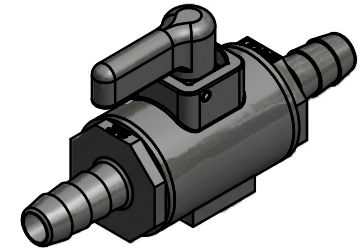

4

3

2

1

Parts List

ITEM	QTY	PART NUMBER	DESCRIPTION
1	1	LV038SUBV	LV038 Body Sub-Assembly FKM
2	2	LV03258V	3/8" MICRO-VALVE SEAT
3	2	LVHB03256	3/8" HB ENDPLATE

4

3

UNLESS SPECIFICALLY NOTED, THIS DRAWING AND ITEMS SHOWN ON THIS DRAWING ARE SUBJECT TO CHANGE AT ANY TIME.

DESCRIPTION  
 3/8" HOSEBARB MICROVALVE

PART NUMBER  
 LVHB038V