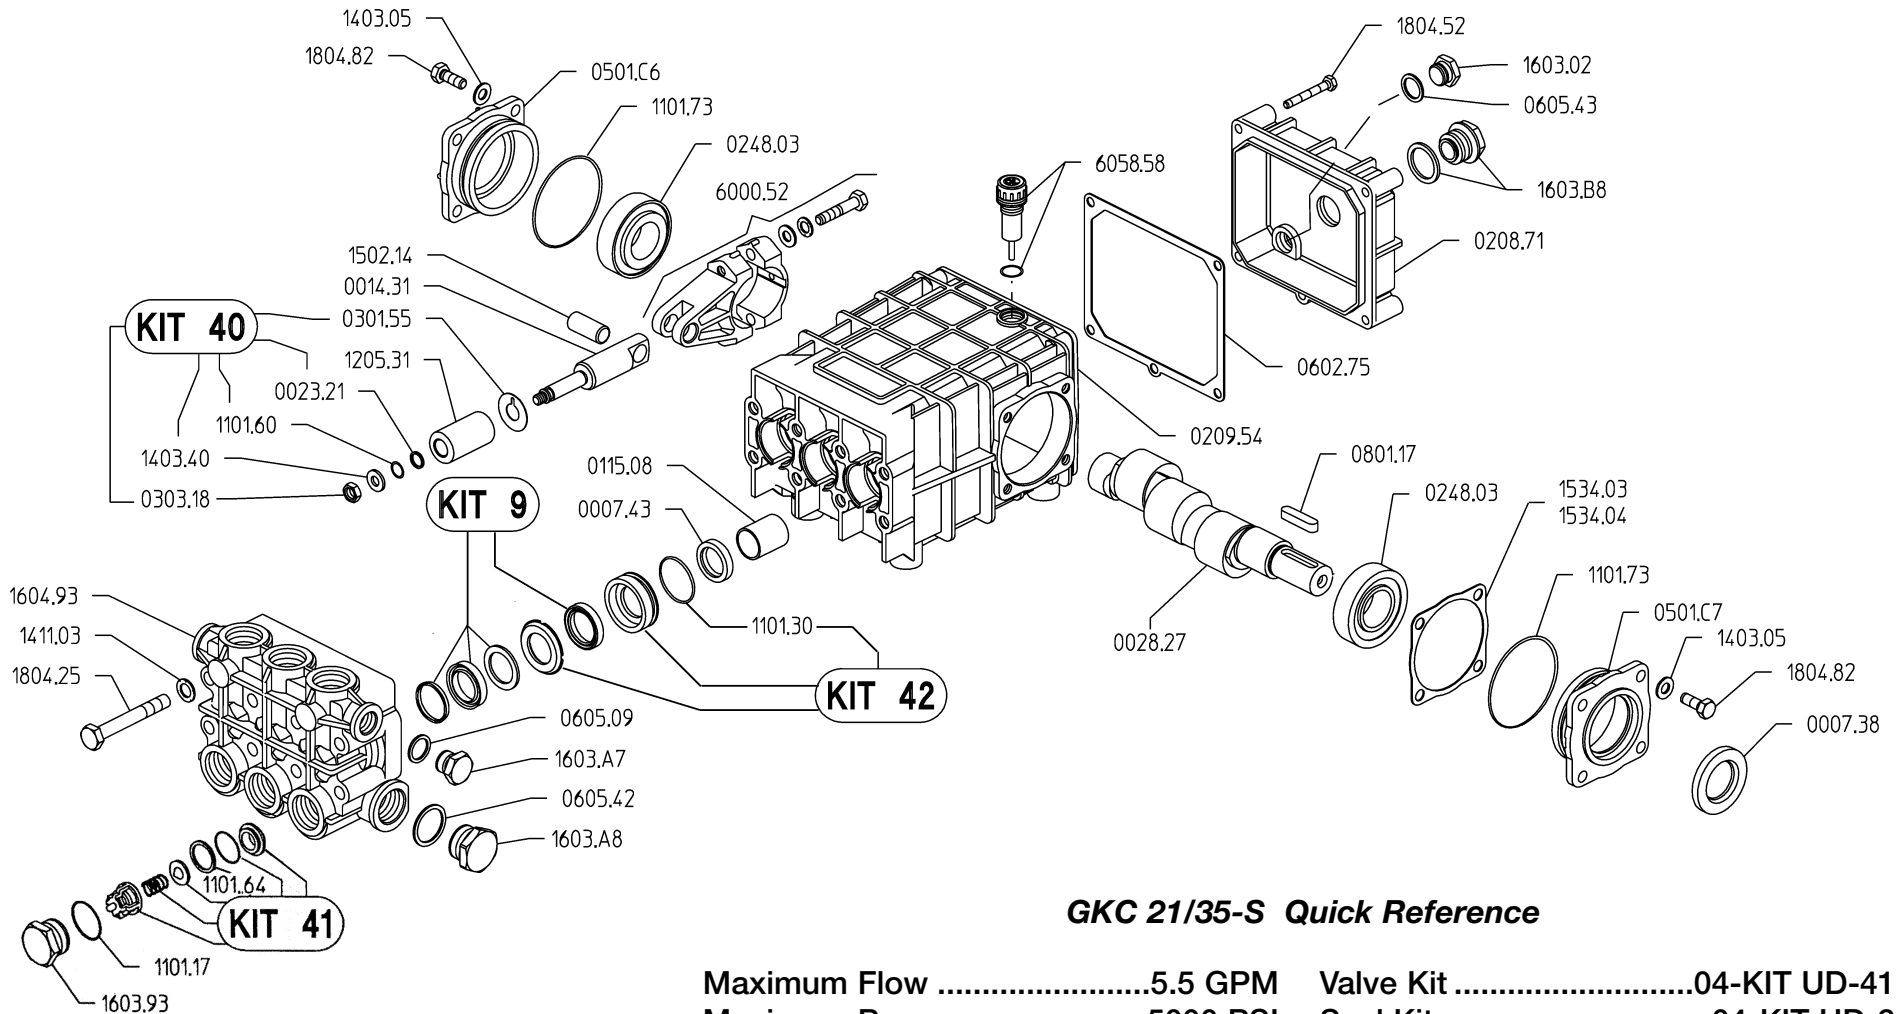

GKC 21/35-S

GKC 21/35-S Quick Reference

Maximum Flow	5.5 GPM	Valve Kit	04-KIT UD-41
Maximum Pressure	5000 PSI	Seal Kit.....	04-KIT UD-9
Rated Pump Speed	1450 RPM	Brass Kit	04-KIT UD-42
Oil Capacity	40 oz. UDOR LUBE or SAE 30W Non-Detergent Oil	Plunger Bolt Kit	04-KIT UD-40
		Plunger Part #	04-1205.31
		Plunger Diameter	20 MM