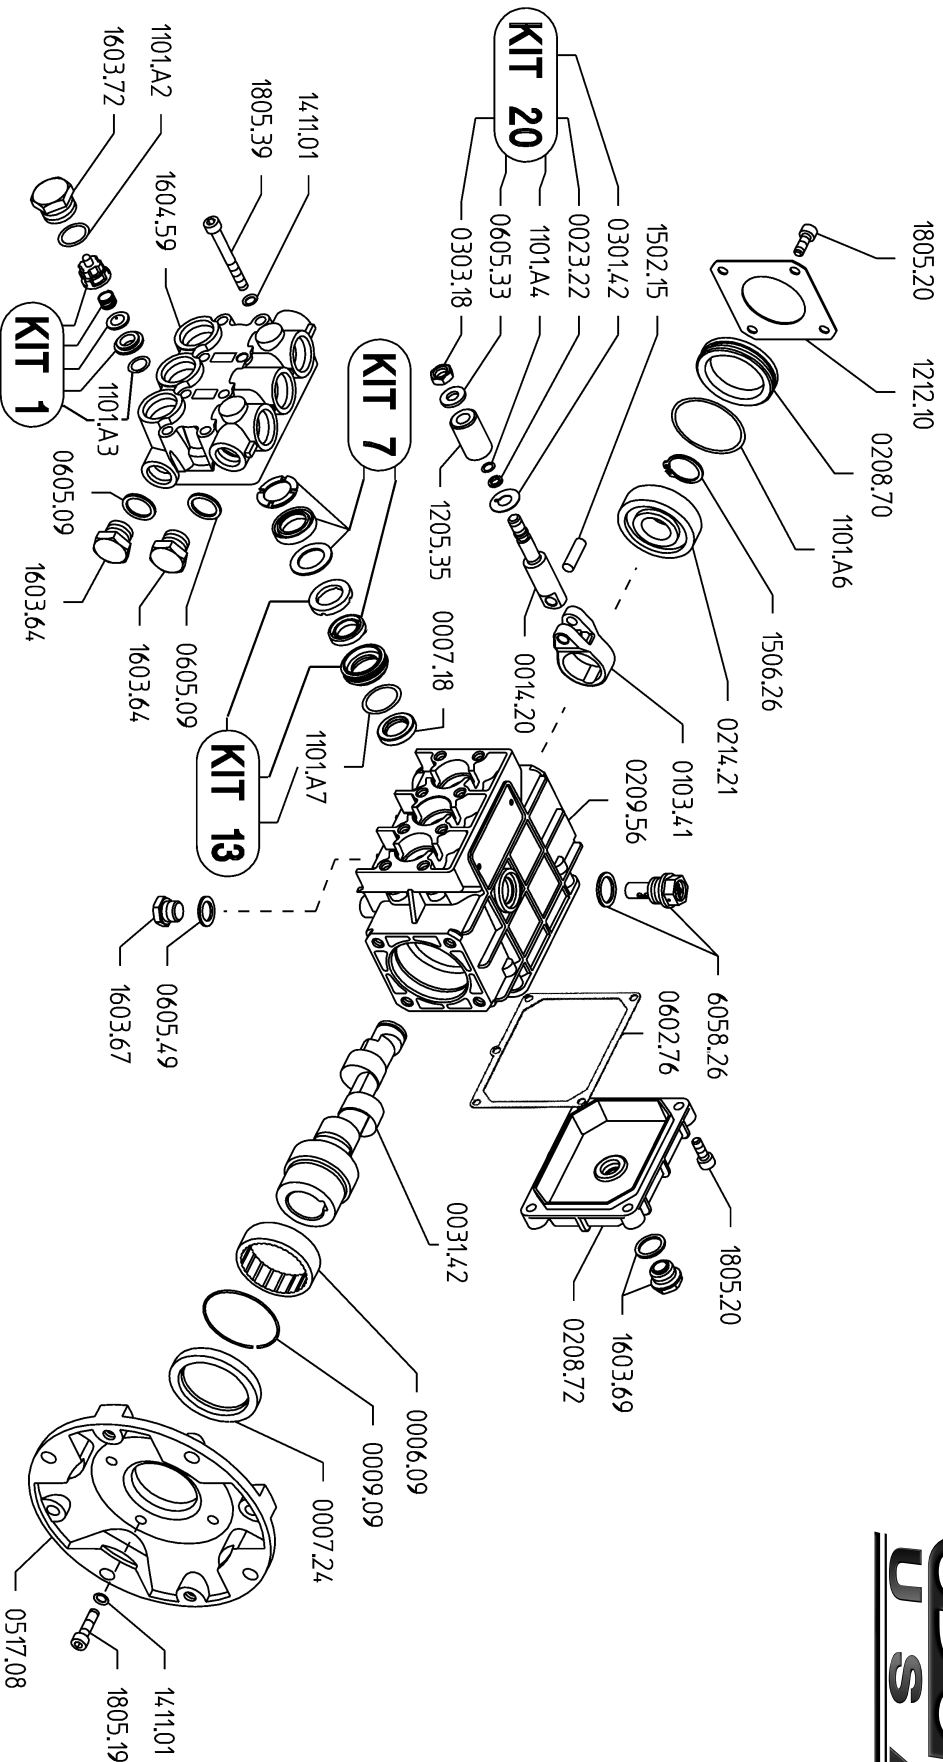

PNL 3.0/20-Z

PNL 3.0/20-Z Quick Reference

Maximum Flow	3.0 GPM	Valve Kit	04-KIT UD-1
Maximum Pressure	2000 PSI	Seal Kit	04-KIT UD-7
Rated Pump Speed	3400 RPM	Brass Kit	04-KIT UD-13
Oil Capacity	12 oz. UDOR LUBE or SAE 30W	Plunger Bolt Kit	04-KIT UD-20
		Plunger Part #	04-1205.35
		Plunger Diameter	15 MM